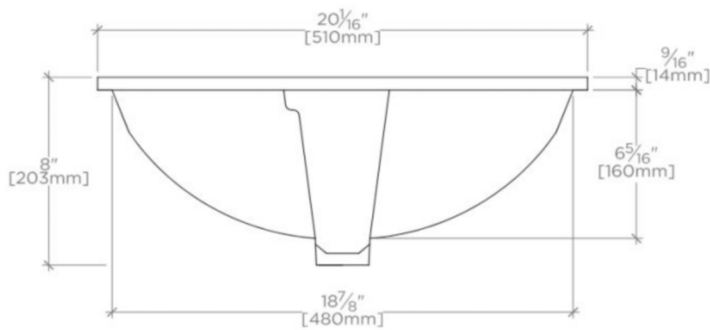

TECHNICAL DETAILS

ADA Compliance: When installed per ADA guidelines
Bowl Shape: Rectangular
Drain Hole Depth: 1 3/8"
Drain Hole Diameter: 1 3/8"
Depth / Width: 14 1/8"
Height: 8"
Installation Type: Undermount
Integrated Diverter: N
Integrated Spray: N
Length: 20 1/16"
Primary Material: Vitreous China
Spout Swivel: N
Stain Resistance: N
Suggested Application: Bath

PRODUCT (NOTES)

Dimensions of sinks are nominal and are subject to slight variations.

CLARA

CYLV20

Clara Undermount Rectangular Vitreous China Lavatory Sink Single
Glazed 20 1/16" x 14 1/8" x 8"

TOP VIEW

SCALE: 1/2"=1'-0"

FRONT VIEW

SCALE: 1/2"=1'-0"

SIDE VIEW

SCALE: 1/2"=1'-0"