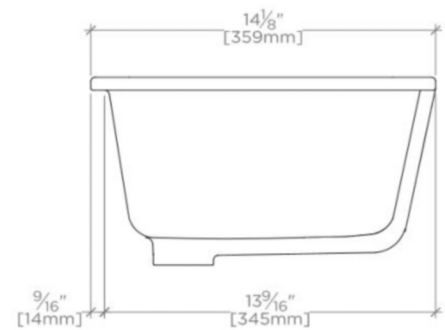

TECHNICAL DETAILS

ADA Compliance: When installed per ADA guidelines
Bowl Shape: Rectangular
Drain Hole Depth: 1 3/8"
Drain Hole Diameter: 1 3/8"
Depth / Width: 14 1/8"
Height: 8"
Installation Type: Undermount
Integrated Diverter: N
Integrated Spray: N
Length: 20 1/16"
Primary Material: Vitreous China
Spout Swivel: N
Stain Resistance: N
Suggested Application: Bath

PRODUCT (NOTES)

Dimensions of sinks are nominal and are subject to slight variations.

CLARA

CYLV20

Clara Undermount Rectangular Vitreous China Lavatory Sink Single
Glazed 20 1/16" x 14 1/8" x 8"

TOP VIEW

SCALE: 1/2"=1'-0"

FRONT VIEW

SCALE: 1/2"=1'-0"

SIDE VIEW

SCALE: 1/2"=1'-0"