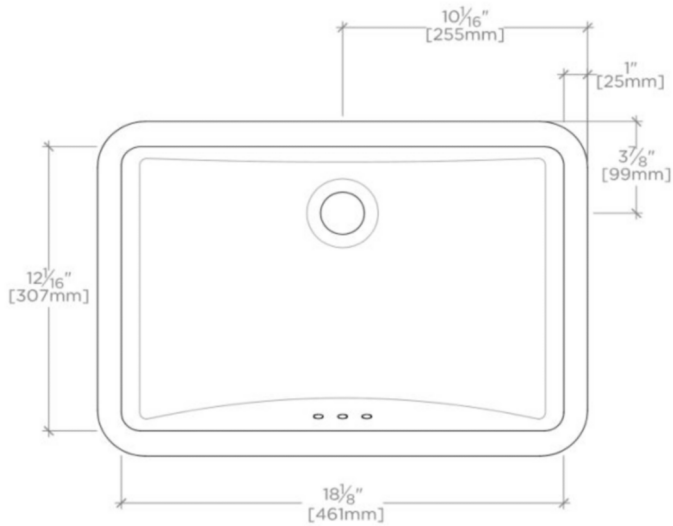

TECHNICAL DETAILS

ADA Compliance: When installed per ADA guidelines
Bowl Shape: Rectangular
Drain Hole Depth: 1 3/8"
Drain Hole Diameter: 1 3/8"
Depth / Width: 14 1/8"
Height: 8"
Installation Type: Undermount
Integrated Diverter: N
Integrated Spray: N
Length: 20 1/16"
Primary Material: Vitreous China
Spout Swivel: N
Stain Resistance: N
Suggested Application: Bath

INSPIRATION

Simple in form and smaller in size, these rectangular and oval sinks bring practical elegance to a variety of settings. Ideal for apartments and powder rooms.

PRODUCT FEATURES

High gloss finish makes Clara sinks stain and scratch resistant.
Intense heat during the firing process produces a hard, non-porous surface that will not fade or discolor.
Shape and drain position of this sink pushes plumbing back to provide more storage space under the sink.

PRODUCT (NOTES)

Dimensions of sinks are nominal and are subject to slight variations.

CLARA

CYLV20

Clara Undermount Rectangular Vitreous China Lavatory Sink Single
Glazed 20 1/16" x 14 1/8" x 8"

TOP VIEW

SCALE: 1/2"=1'-0"

FRONT VIEW

SCALE: 1/2"=1'-0"

SIDE VIEW

SCALE: 1/2"=1'-0"