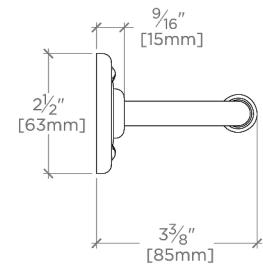

### TECHNICAL DETAILS

Escutcheon Primary Material: Brass  
Hardware Primary Material: Brass  
Horizontal Rail Material: Metal  
Length: 18"  
Primary Material: Brass  
Suggested Application: Bath

## LUDLOW

LDTB18

Ludlow 18" Single Towel Bar

TOP VIEW

SCALE: 3"=1'-0"

FRONT VIEW

SCALE: 3"=1'-0"

SIDE VIEW

SCALE: 3"=1'-0"