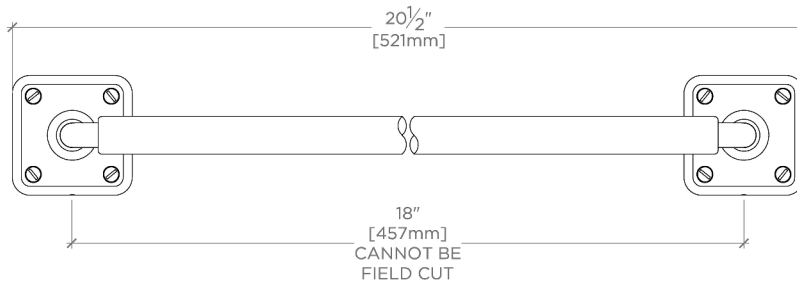

### TECHNICAL DETAILS

Escutcheon Primary Material: Brass  
Hardware Primary Material: Brass  
Horizontal Rail Material: Metal  
Length: 18"  
Primary Material: Brass  
Suggested Application: Bath

## LUDLOW

LDTB18

Ludlow 18" Single Towel Bar

TOP VIEW

SCALE: 3"=1'-0"

FRONT VIEW

SCALE: 3"=1'-0"

SIDE VIEW