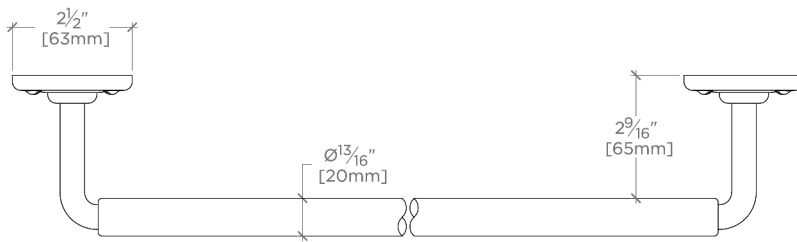

### TECHNICAL DETAILS

Escutcheon Primary Material: Brass  
Hardware Primary Material: Brass  
Horizontal Rail Material: Metal  
Length: 18"  
Primary Material: Brass  
Suggested Application: Bath

## LUDLOW

LDTB18

Ludlow 18" Single Towel Bar

TOP VIEW

SCALE: 3"=1'-0"

FRONT VIEW

SCALE: 3"=1'-0"

SIDE VIEW