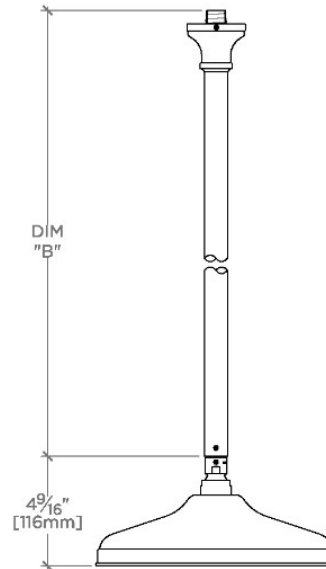

Foro

FRS101

Foro 10" Rain Showerhead with 12" Ceiling Mounted Shower Arm

SHOWN IN FORO 10" RAIN SHOWERHEAD WITH 12" CEILING MOUNTED SHOWER ARM | FRS101

TECHNICAL DETAILS

Adjustable Versus Fixed Spray: Fixed
 Fittings Hole Diameter: 32 mm
 Flow Restriction Options: 1.5, 1.75, 2.0
 Inlet Connection Size: 1/2"
 Inlet Connection Type: Male NPT
 Pivot: Y
 Primary Material: Brass
 Restricted Maximum Flow Rate: 6.6 liters/min
 Water Pressure Maximum: 6.0 bar
 Water Pressure Minimum: 1.5 bar
 Water Pressure Recommended: 3.0 bar

PRODUCT FEATURES

- Made of Brass
- Features a swivel 10" rain showerhead with easy clean rubber nozzles
- Includes a 12" ceiling mounted shower arm
- Stocked in Brass, Chrome, Nickel and Matte Nickel
- Rain showerhead available in 1.75gpm (6.6L/min) flow rate

CERTIFICATIONS

PRODUCT (NOTES)

Foro

FRS101

Foro 10" Rain Showerhead with 12" Ceiling Mounted Shower Arm

CEILING VIEW SCALE: 1/2"=1'-0"

STYLE NO.	DIM "A"	DIM "B"
ETS100	1 1/8" [283mm]	6 9/16" [167mm]
FRS100		
JUS100		
ETS101	1 7/8" [435mm]	12 9/16" [319mm]
FRS101		
JUS101		
ETS102	2 3/8" [588mm]	18 9/16" [472mm]
FRS102		
JUS102		

FRONT VIEW SCALE: 1/2"=1'-0"

SIDE VIEW SCALE: 1/2"=1'-0"