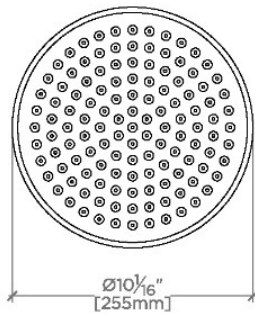

Foro

FRS101

Foro 10" Rain Showerhead with 12" Ceiling Mounted Shower Arm

SHOWN IN FORO 10" RAIN SHOWERHEAD WITH 12" CEILING MOUNTED SHOWER ARM | FRS101

TECHNICAL DETAILS

Adjustable Versus Fixed Spray: Fixed
 Fittings Hole Diameter: 32 mm
 Flow Restriction Options: 1.5, 1.75, 2.0
 Inlet Connection Size: 1/2"
 Inlet Connection Type: Male NPT
 Pivot: Y
 Primary Material: Brass
 Restricted Maximum Flow Rate: 6.6 liters/min
 Water Pressure Maximum: 6.0 bar
 Water Pressure Minimum: 1.5 bar
 Water Pressure Recommended: 3.0 bar

PRODUCT FEATURES

- Made of Brass
- Features a swivel 10" rain showerhead with easy clean rubber nozzles
- Includes a 12" ceiling mounted shower arm
- Stocked in Brass, Chrome, Nickel and Matte Nickel
- Rain showerhead available in 1.75gpm (6.6L/min) flow rate

CERTIFICATIONS

PRODUCT (NOTES)

Foro

FRS101

Foro 10" Rain Showerhead with 12" Ceiling Mounted Shower Arm

CEILING VIEW SCALE: 1/2"=1'-0"

STYLE NO.	DIM "A"	DIM "B"
ETS100	1 1/8" [283mm]	6 9/16" [167mm]
FRS100		
JUS100		
ETS101	1 7/8" [435mm]	12 9/16" [319mm]
FRS101		
JUS101		
ETS102	2 3/8" [588mm]	18 9/16" [472mm]
FRS102		
JUS102		

FRONT VIEW SCALE: 1/2"=1'-0"

SIDE VIEW SCALE: 1/2"=1'-0"