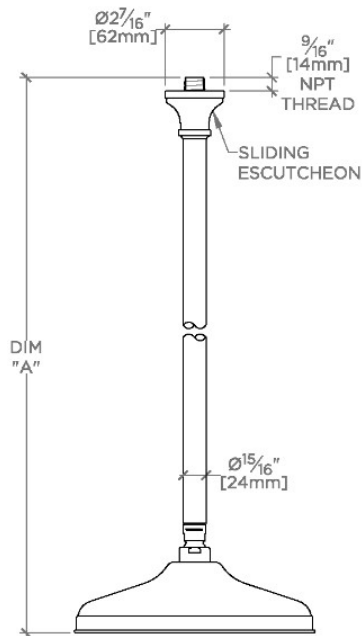

Foro

FRS101

Foro 10" Rain Showerhead with 12" Ceiling Mounted Shower Arm

SHOWN IN FORO 10" RAIN SHOWERHEAD WITH 12" CEILING MOUNTED SHOWER ARM | FRS101

TECHNICAL DETAILS

Adjustable Versus Fixed Spray: Fixed
 Fittings Hole Diameter: 32 mm
 Flow Restriction Options: 1.5, 1.75, 2.0
 Inlet Connection Size: 1/2"
 Inlet Connection Type: Male NPT
 Pivot: Y
 Primary Material: Brass
 Restricted Maximum Flow Rate: 6.6 liters/min
 Water Pressure Maximum: 6.0 bar
 Water Pressure Minimum: 1.5 bar
 Water Pressure Recommended: 3.0 bar

PRODUCT FEATURES

- Made of Brass
- Features a swivel 10" rain showerhead with easy clean rubber nozzles
- Includes a 12" ceiling mounted shower arm
- Stocked in Brass, Chrome, Nickel and Matte Nickel
- Rain showerhead available in 1.75gpm (6.6L/min) flow rate

CERTIFICATIONS

PRODUCT (NOTES)

Foro

FRS101

Foro 10" Rain Showerhead with 12" Ceiling Mounted Shower Arm

CEILING VIEW SCALE: 1/2"=1'-0"

STYLE NO.	DIM "A"	DIM "B"
ETS100	1 1/8" [283mm]	6 9/16" [167mm]
FRS100		
JUS100		
ETS101	1 7/8" [435mm]	12 9/16" [319mm]
FRS101		
JUS101		
ETS102	2 3/8" [588mm]	18 9/16" [472mm]
FRS102		
JUS102		

FRONT VIEW SCALE: 1/2"=1'-0"

SIDE VIEW SCALE: 1/2"=1'-0"