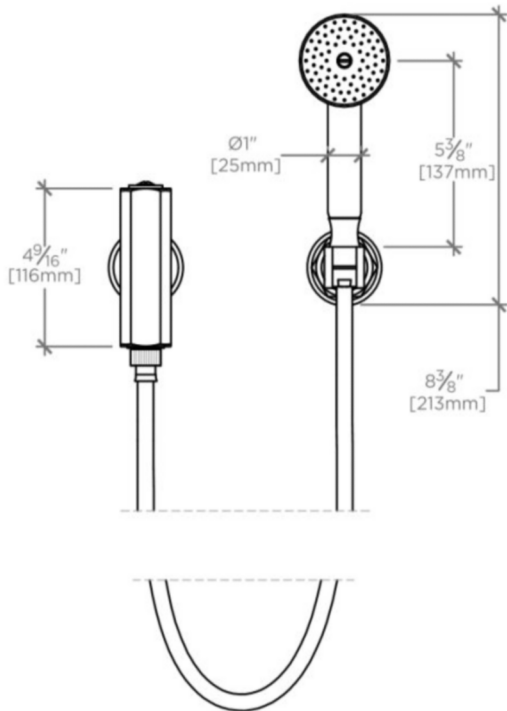

WATERWORKS

R.W. ATLAS

RW01HS

R.W. Atlas Handshower on Hook

ADAPTER(S) PACKAGED SEPARATELY		
ADAPTER	DESCRIPTION	QTY
UNUK10	Universal 3/4" Pipe x 3/4" Male BSP	1

TOP VIEW

SCALE: 2"=1'-0"

FRONT VIEW

SCALE: 2"=1'-0"

SIDE VIEW

SCALE: 2"=1'-0"