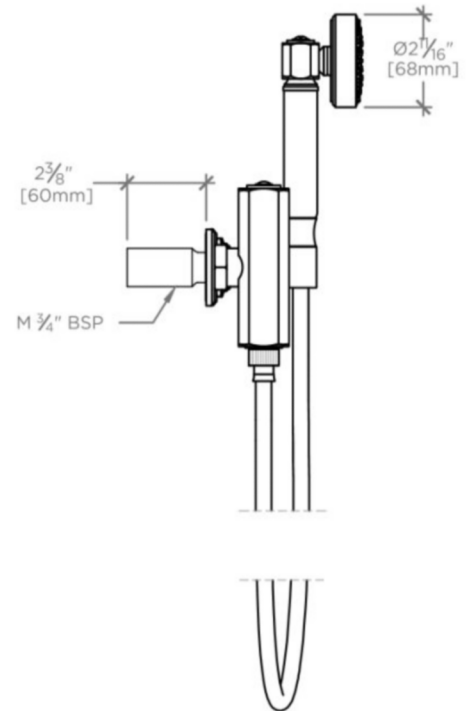

WATERWORKS

R.W. ATLAS

RW01HS

R.W. Atlas Handshower on Hook

ADAPTER(S) PACKAGED SEPARATELY		
ADAPTER	DESCRIPTION	QTY
UNUK10	Universal 3/4" Pipe x 3/4" Male BSP	1

TOP VIEW

SCALE: 2"=1'-0"

FRONT VIEW

SCALE: 2"=1'-0"

SIDE VIEW

SCALE: 2"=1'-0"