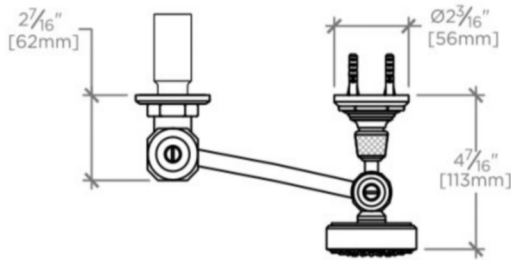

WATERWORKS

R.W. ATLAS

RW01HS

R.W. Atlas Handshower on Hook

ADAPTER(S) PACKAGED SEPARATELY		
ADAPTER	DESCRIPTION	QTY
UNUK10	Universal 3/4" Pipe x 3/4" Male BSP	1

TOP VIEW

SCALE: 2"=1'-0"

FRONT VIEW

SCALE: 2"=1'-0"

SIDE VIEW

SCALE: 2"=1'-0"