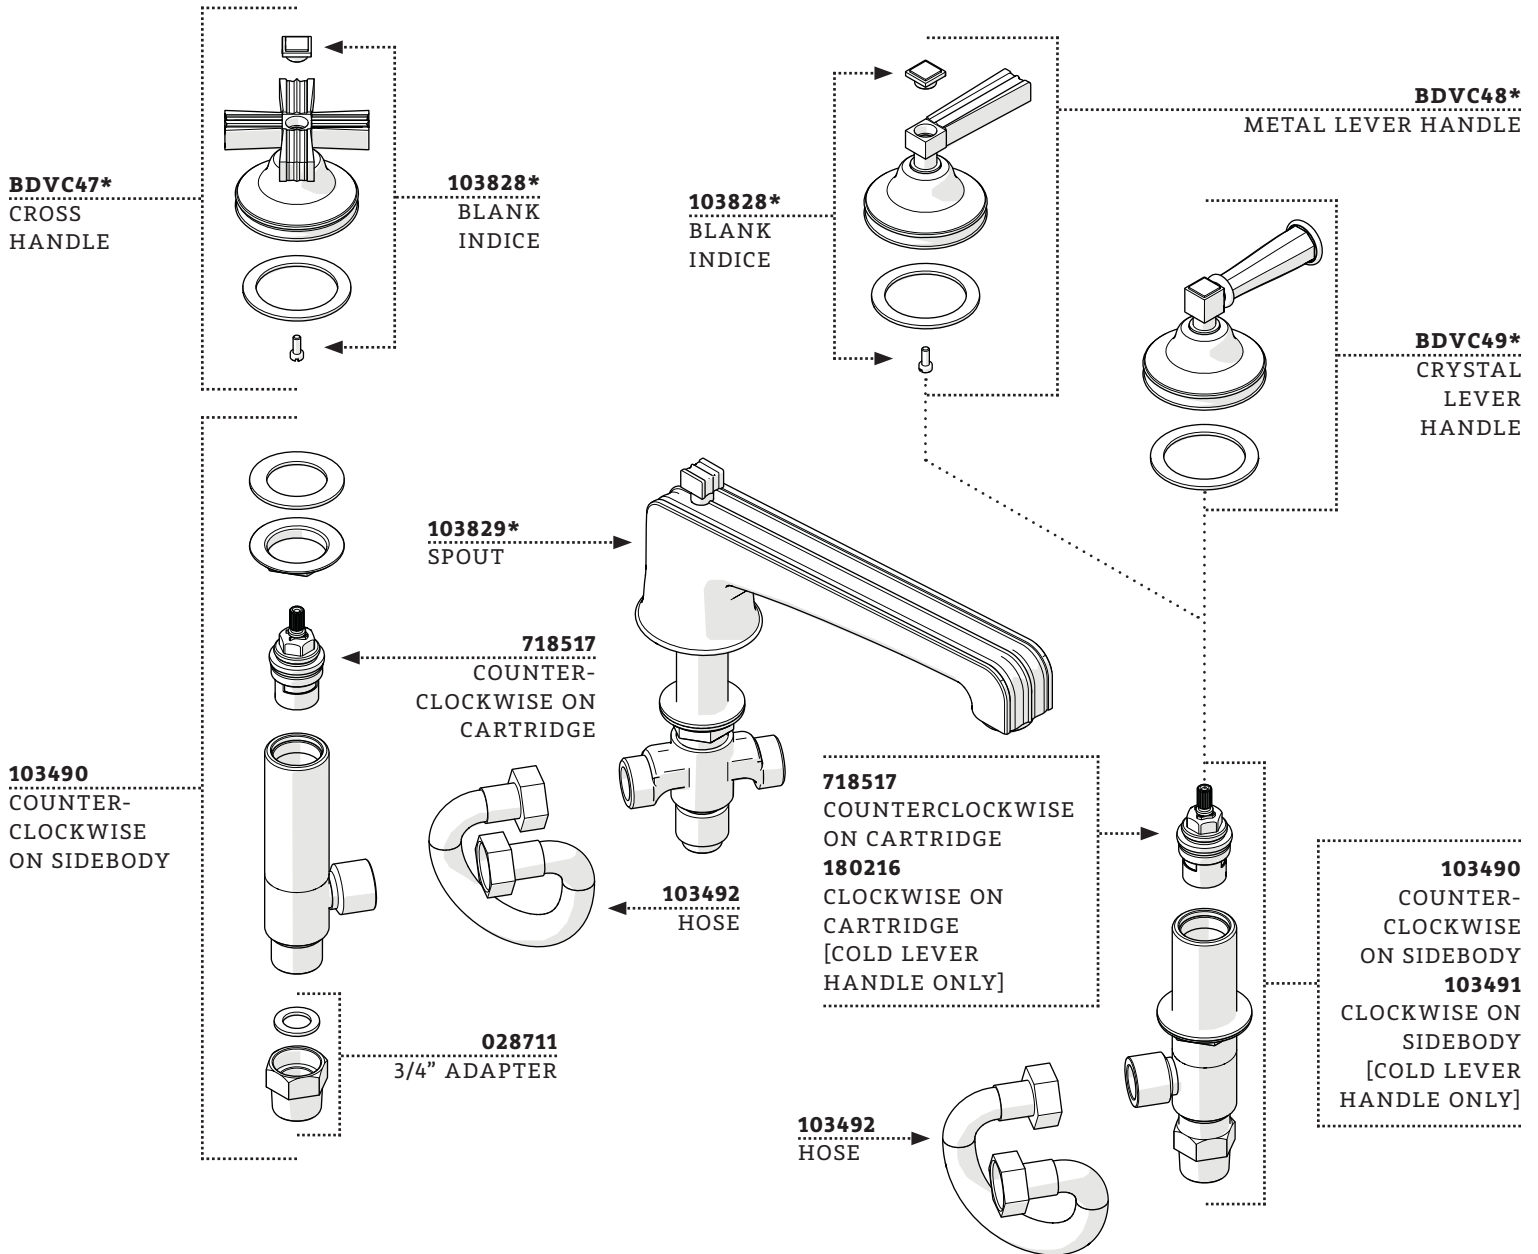

ESTB. 1978

WATERWORKS

SERVICE PARTS

STYLES:BDTF87,BDTF88,BDTF89

*FINISH/COLOR MUST BE SPECIFIED WHEN ORDERING
++SUPPLIED AS A PAIR

DOCUMENT: SPBD06_REV01

ESTB. 1978

WATERWORKS

SERVICE PARTS

STYLES:BDTF87,BDTF88,BDTF89

*FINISH/COLOR MUST BE SPECIFIED WHEN ORDERING
++SUPPLIED AS A PAIR

DOCUMENT: SPBD06_REV01