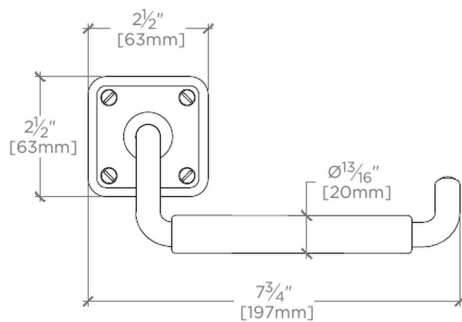

LUDLOW

LDPH01

Ludlow One Arm Paper Holder

SHOWN IN LUDLOW ONE ARM PAPER HOLDER | LDPH01

TECHNICAL DETAILS

Adjustable Levelers Feet: N
Escutcheon Primary Material: Brass
Hardware Primary Material: Brass
Primary Material: Brass
Suggested Application: Bath

Ludlow One Arm Paper Holder

TOP VIEW

SCALE: 3"=1'-0"

FRONT VIEW

SCALE: 3"=1'-0"

SIDE VIEW

SCALE: 3"=1'-0"