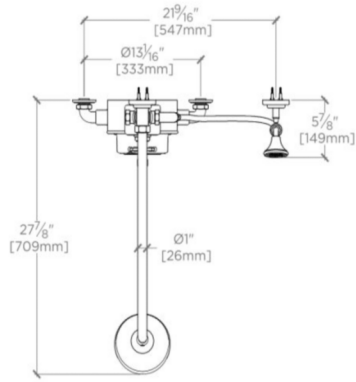

TECHNICAL DETAILS

Adjustable versus Fixed Spray: Fixed
 Fittings Hole Diameter: 1 3/8"
 Flow Restriction Options: 2.5, 2.0, 1.75, 1.5
 Handshower / Spray Hose Length: 59"
 Depth / Width: 27 7/8"
 Height: 48 1/8"
 Inlet Connection Size: 3/4"
 Inlet Connection Type: Compression
 Inlet Supply Spread Maximum: 13 1/4"
 Inlet Supply Spread Minimum: 13"
 Integrated Diverter: Y
 Length: 15 3/4"
 Primary Material: Brass
 Suggested Application: Bath
 Water Pressure Maximum: 85.0 psi
 Water Pressure Minimum: 20.0 psi
 Water Pressure Recommended: 45.0 psi

All of the shower controls are housed in their own decorative bodies.

Features a pull function handshower diverter, which can be installed with the handshower elbow on the right or left

Stocked in Nickel, Chrome and Unlacquered Brass

Standard flow rate is 2.5gpm (9.5 L/min). Also available in high efficient flow options. Contact your sales associate or call 1 (800) 899-6757 for details.

WATERWORKS

REGULATOR

RGXS30

Regulator Exposed Thermostatic Shower System with 6" Shower Rose, Handshower on Hook, Black Lever and Wheel Handles

TOP VIEW

SCALE: 3/4"=1'-0"

FRONT VIEW

SCALE: 3/4"=1'-0"

SIDE VIEW

SCALE: 3/4"=1'-0"