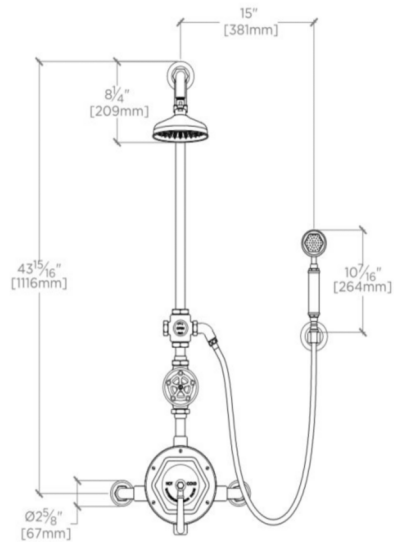

TECHNICAL DETAILS

Adjustable versus Fixed Spray: Fixed
 Fittings Hole Diameter: 1 3/8"
 Flow Restriction Options: 2.5, 2.0, 1.75, 1.5
 Handshower / Spray Hose Length: 59"
 Depth / Width: 27 7/8"
 Height: 48 1/8"
 Inlet Connection Size: 3/4"
 Inlet Connection Type: Compression
 Inlet Supply Spread Maximum: 13 1/4"
 Inlet Supply Spread Minimum: 13"
 Integrated Diverter: Y
 Length: 15 3/4"
 Primary Material: Brass
 Suggested Application: Bath
 Water Pressure Maximum: 85.0 psi
 Water Pressure Minimum: 20.0 psi
 Water Pressure Recommended: 45.0 psi

All of the shower controls are housed in their own decorative bodies.

Features a pull function handshower diverter, which can be installed with the handshower elbow on the right or left

Stocked in Nickel, Chrome and Unlacquered Brass

Standard flow rate is 2.5gpm (9.5 L/min). Also available in high efficient flow options. Contact your sales associate or call 1 (800) 899-6757 for details.

WATERWORKS

REGULATOR

RGXS30

Regulator Exposed Thermostatic Shower System with 6" Shower Rose, Handshower on Hook, Black Lever and Wheel Handles

TOP VIEW

SCALE: 3/4"=1'-0"

FRONT VIEW

SCALE: 3/4"=1'-0"

SIDE VIEW

SCALE: 3/4"=1'-0"