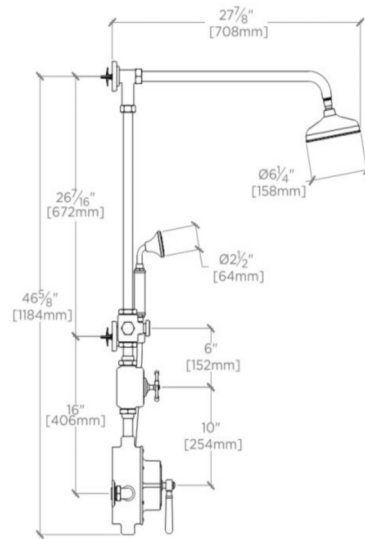

TECHNICAL DETAILS

Adjustable versus Fixed Spray: Fixed
 Fittings Hole Diameter: 1 3/8"
 Flow Restriction Options: 2.5, 2.0, 1.75, 1.5
 Handshower / Spray Hose Length: 59"
 Depth / Width: 27 7/8"
 Height: 48 1/8"
 Inlet Connection Size: 3/4"
 Inlet Connection Type: Compression
 Inlet Supply Spread Maximum: 13 1/4"
 Inlet Supply Spread Minimum: 13"
 Integrated Diverter: Y
 Length: 15 3/4"
 Primary Material: Brass
 Suggested Application: Bath
 Water Pressure Maximum: 85.0 psi
 Water Pressure Minimum: 20.0 psi
 Water Pressure Recommended: 45.0 psi

All of the shower controls are housed in their own decorative bodies.

Features a pull function handshower diverter, which can be installed with the handshower elbow on the right or left

Stocked in Nickel, Chrome and Unlacquered Brass

Standard flow rate is 2.5gpm (9.5 L/min). Also available in high efficient flow options. Contact your sales associate or call 1 (800) 899-6757 for details.

WATERWORKS

REGULATOR

RGXS30

Regulator Exposed Thermostatic Shower System with 6" Shower Rose, Handshower on Hook, Black Lever and Wheel Handles

TOP VIEW

SCALE: 3/4"=1'-0"

FRONT VIEW

SCALE: 3/4"=1'-0"

SIDE VIEW

SCALE: 3/4"=1'-0"