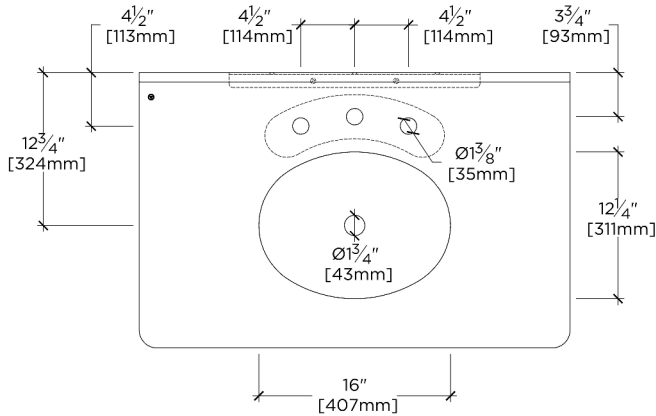

### TECHNICAL DETAILS

Depth To Overflow: 2.67"  
Depth/Width: 23"  
Drain Hole Depth: 1 7/8"  
Drain Hole Diameter: 1 3/4"  
Drain Style: Center Drain  
Fittings Hole Diameter: 1 3/8"  
Height: 33"  
Length: 36"

## VRWS02

Single Marble two legs with MRLVCU Sink 36"

TOP VIEW

SCALE: 3/4"=1'-0"

FRONT VIEW

SCALE: 3/4"=1'-0"

SIDE VIEW

SCALE: 3/4"=1'-0"