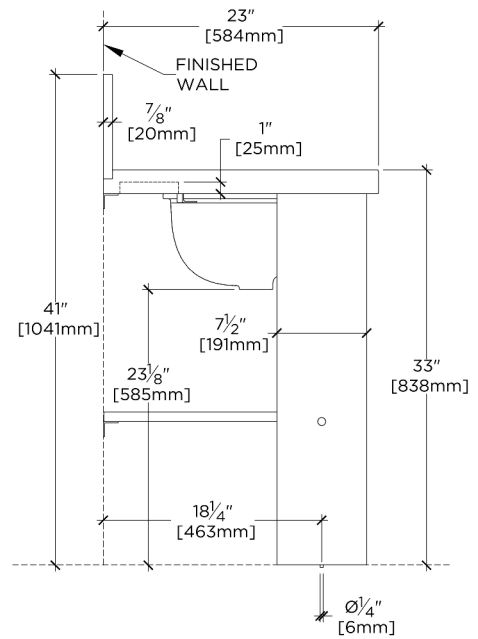

### TECHNICAL DETAILS

Depth To Overflow: 2.67"  
Depth/Width: 23"  
Drain Hole Depth: 1 7/8"  
Drain Hole Diameter: 1 3/4"  
Drain Style: Center Drain  
Fittings Hole Diameter: 1 3/8"  
Height: 33"  
Length: 36"

## VRWS02

Single Marble two legs with MRLVCU Sink 36"

TOP VIEW

SCALE: 3/4"=1'-0"

FRONT VIEW

SCALE: 3/4"=1'-0"

SIDE VIEW

SCALE: 3/4"=1'-0"