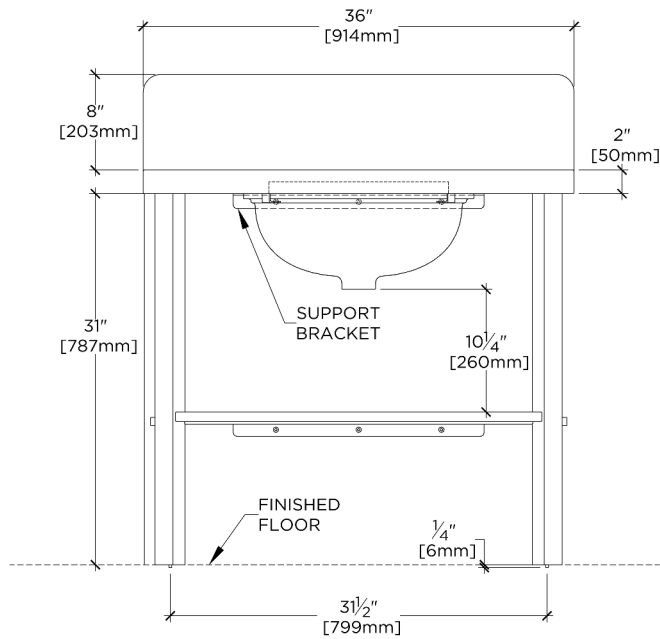

## VRWS02

Single Marble two legs with MRLVCU Sink 36"

TOP VIEW

SCALE: 3/4"=1'-0"

FRONT VIEW

SCALE: 3/4"=1'-0"

SIDE VIEW

SCALE: 3/4"=1'-0"