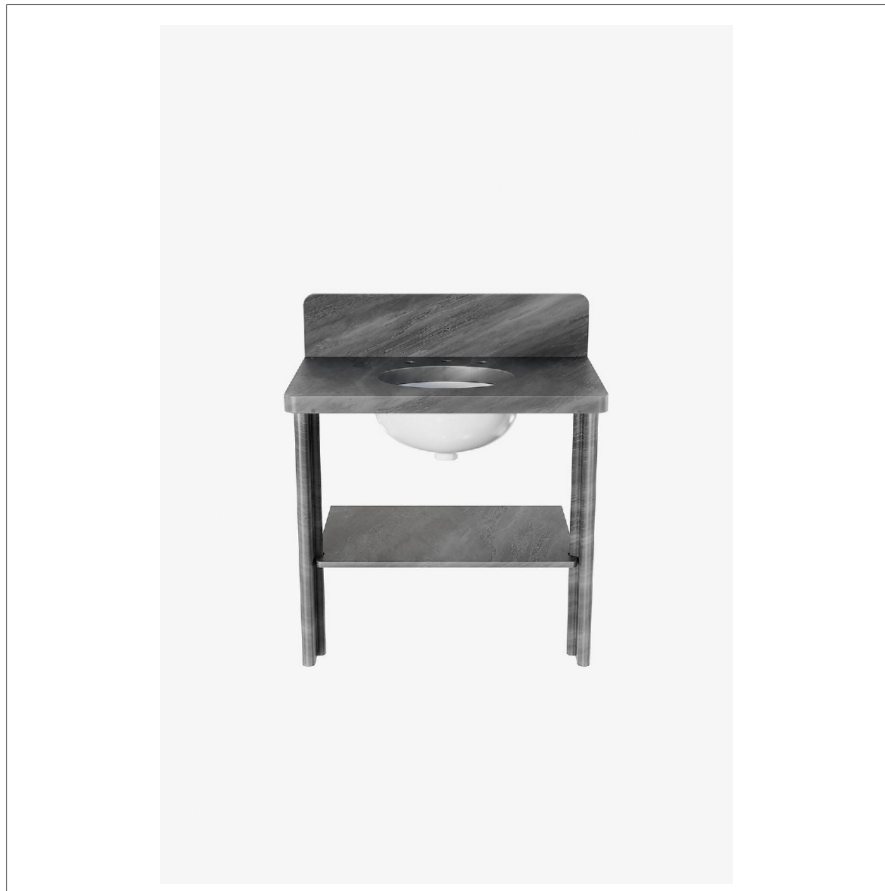

## VALOR

VRWS02

Single Marble two legs with MRLVCU Sink 36"

SHOWN IN SINGLE MARBLE TWO LEGS WITH MRLVCU SINK 36" | VRWS02

### TECHNICAL DETAILS

Depth To Overflow: 2.67"  
Depth/Width: 23"  
Drain Hole Depth: 1 7/8"  
Drain Hole Diameter: 1 3/4"  
Drain Style: Center Drain  
Fittings Hole Diameter: 1 3/8"  
Height: 33"  
Length: 36"

### INSPIRATION

Valor represents modern minimalism with legs, deck, backplash, and shelf all flowing from the same marble block. The leg's unique profile nests seamlessly with matching shelf contours, while a brass rail creates refined pin details that remain visible even when the shelf is removed.