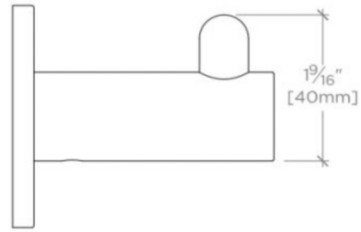

FLYTE

Flyte Single Robe Hook

FLRH01

SHOWN IN FLYTE SINGLE ROBE HOOK| FLRH01

TECHNICAL DETAILS

Adjustable Levelers / Feet: N
Adjustable Shelves: N
Hardware Shape: Hook
Installation Type: Wall Mounted
Primary Material: Brass
Suggested Application: Bath

FLYTE

Flyte Single Robe Hook

FLRH01

TOP VIEW SCALE: 6"=1'-0"

FRONT VIEW SCALE: 6"=1'-0"

SIDE VIEW SCALE: 6"=1'-0"