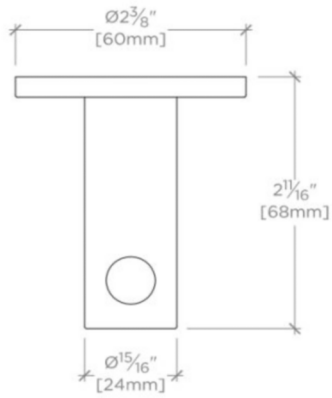

FLYTE

Flyte Single Robe Hook

FLRH01

SHOWN IN FLYTE SINGLE ROBE HOOK| FLRH01

TECHNICAL DETAILS

Adjustable Levelers / Feet: N
Adjustable Shelves: N
Hardware Shape: Hook
Installation Type: Wall Mounted
Primary Material: Brass
Suggested Application: Bath

FLYTE

Flyte Single Robe Hook

FLRH01

TOP VIEW SCALE: 6"=1'-0"

FRONT VIEW SCALE: 6"=1'-0"

SIDE VIEW SCALE: 6"=1'-0"