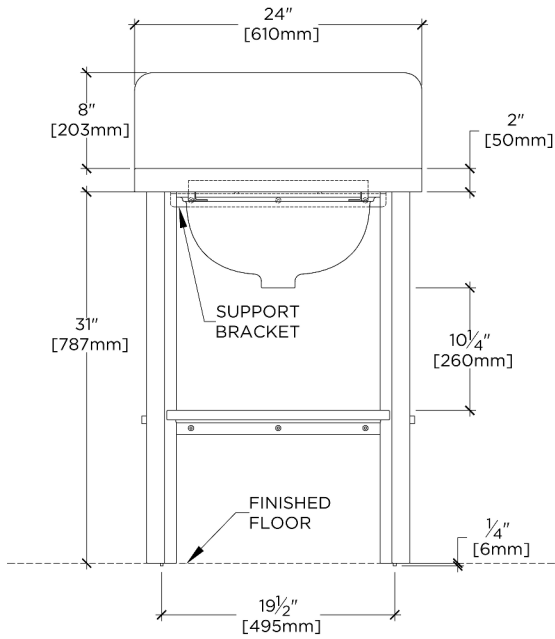

### TECHNICAL DETAILS

Depth To Overflow: 2.67"  
Depth/Width: 22"  
Drain Hole Depth: 1 7/8"  
Drain Hole Diameter: 1 3/4"  
Drain Style: Center Drain  
Fittings Hole Diameter: 1 3/8"  
Height: 33"  
Length: 24"

## VRWS01

Single Marble two legs with MRLVHU Sink

TOP VIEW

SCALE: 3/4"=1'-0"

FRONT VIEW

SCALE: 3/4"=1'-0"

SIDE VIEW

SCALE: 3/4"=1'-0"