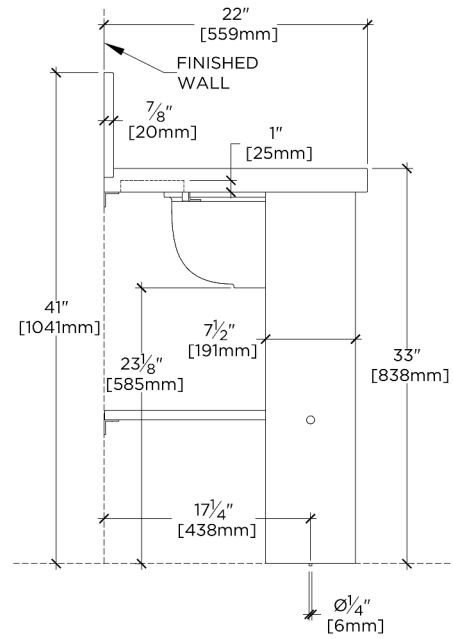

### TECHNICAL DETAILS

Depth To Overflow: 2.67"  
Depth/Width: 22"  
Drain Hole Depth: 1 7/8"  
Drain Hole Diameter: 1 3/4"  
Drain Style: Center Drain  
Fittings Hole Diameter: 1 3/8"  
Height: 33"  
Length: 24"

## VRWS01

Single Marble two legs with MRLVHU Sink

TOP VIEW

SCALE: 3/4"=1'-0"

FRONT VIEW

SCALE: 3/4"=1'-0"

SIDE VIEW

SCALE: 3/4"=1'-0"