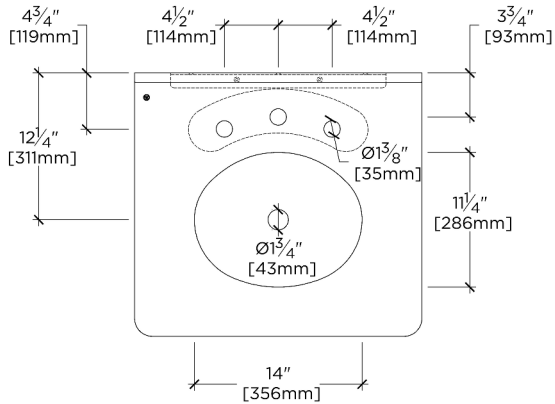

### TECHNICAL DETAILS

Depth To Overflow: 2.67"  
Depth/Width: 22"  
Drain Hole Depth: 1 7/8"  
Drain Hole Diameter: 1 3/4"  
Drain Style: Center Drain  
Fittings Hole Diameter: 1 3/8"  
Height: 33"  
Length: 24"

## VRWS01

Single Marble two legs with MRLVHU Sink

TOP VIEW

SCALE: 3/4"=1'-0"

FRONT VIEW

SCALE: 3/4"=1'-0"

SIDE VIEW

SCALE: 3/4"=1'-0"