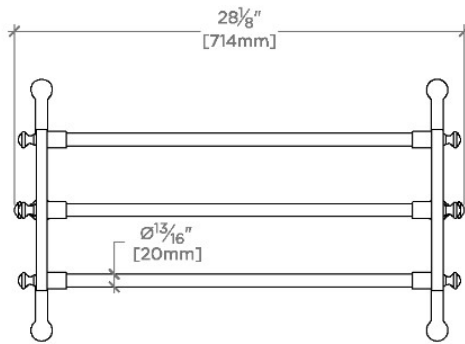

Essentials Freestanding Towel Rack with Crystal Bars

SHOWN IN ESSENTIALS FREESTANDING TOWEL RACK WITH CRYSTAL BARS | ETB004

TECHNICAL DETAILS

Depth/Width: 16 1/2"
Escutcheon Primary Material: Brass
Height: 31 1/2"
Horizontal Rail Material: Metal
Installation Type: Freestanding
Length: 28"
Primary Material: Brass
Suggested Application: Bath

Made in France

CERTIFICATIONS

PRODUCT (NOTES)

ESSENTIALS

ETB004

Essentials Freestanding Towel Rack with Crystal Bars

TOP VIEW

SCALE: 1"=1'-0"

FRONT VIEW

SCALE: 1"=1'-0"

SIDE VIEW

SCALE: 1"=1'-0"