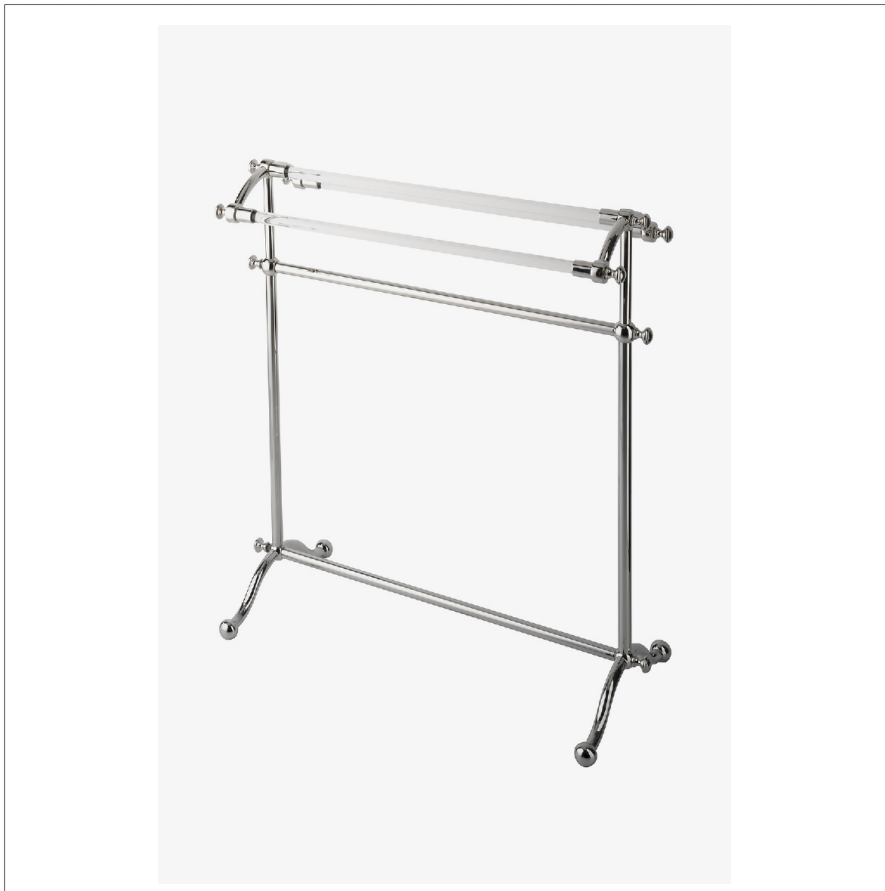

Essentials Freestanding Towel Rack with Crystal Bars

SHOWN IN ESSENTIALS FREESTANDING TOWEL RACK WITH CRYSTAL BARS | ETB004

TECHNICAL DETAILS

Depth/Width: 16 1/2"
Escutcheon Primary Material: Brass
Height: 31 1/2"
Horizontal Rail Material: Metal
Installation Type: Freestanding
Length: 28"
Primary Material: Brass
Suggested Application: Bath

CODES & STANDARDS

PRODUCT FEATURES

16.5"W x 31.5"H

Made of Brass with three crystal bars.

Defined elegance. Essentials has a European sophistication with a timeless sense of chic.

Care and Cleaning: To clean the finish, wipe gently with a soft damp cloth and then with a soft dry towel. A mild soap solution can be used for daily cleaning.

Made in France

CERTIFICATIONS

PRODUCT (NOTES)

ESSENTIALS

ETB004

Essentials Freestanding Towel Rack with Crystal Bars

TOP VIEW

SCALE: 1"=1'-0"

FRONT VIEW

SCALE: 1"=1'-0"

SIDE VIEW

SCALE: 1"=1'-0"