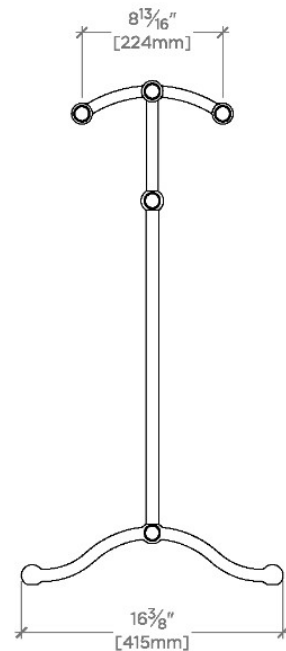

Essentials Freestanding Towel Rack with Crystal Bars

SHOWN IN ESSENTIALS FREESTANDING TOWEL RACK WITH CRYSTAL BARS | ETB004

TECHNICAL DETAILS

Depth/Width: 16 1/2"
Escutcheon Primary Material: Brass
Height: 31 1/2"
Horizontal Rail Material: Metal
Installation Type: Freestanding
Length: 28"
Primary Material: Brass
Suggested Application: Bath

CODES & STANDARDS

PRODUCT FEATURES

16.5"W x 31.5"H

Made of Brass with three crystal bars.

Defined elegance. Essentials has a European sophistication with a timeless sense of chic.

Care and Cleaning: To clean the finish, wipe gently with a soft damp cloth and then with a soft dry towel. A mild soap solution can be used for daily cleaning.

Made in France

CERTIFICATIONS

PRODUCT (NOTES)

ESSENTIALS

ETB004

Essentials Freestanding Towel Rack with Crystal Bars

TOP VIEW

SCALE: 1"=1'-0"

FRONT VIEW

SCALE: 1"=1'-0"

SIDE VIEW

SCALE: 1"=1'-0"