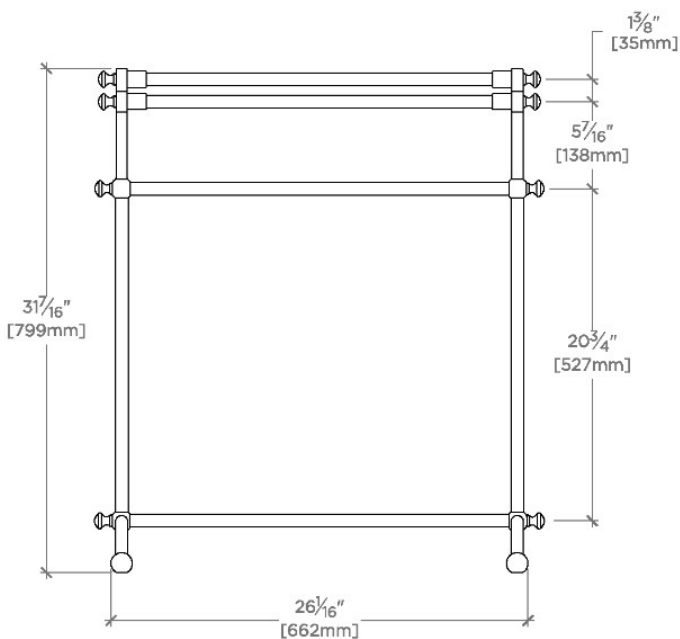

Essentials Freestanding Towel Rack with Crystal Bars

SHOWN IN ESSENTIALS FREESTANDING TOWEL RACK WITH CRYSTAL BARS | ETB004

TECHNICAL DETAILS

Depth/Width: 16 1/2"
Escutcheon Primary Material: Brass
Height: 31 1/2"
Horizontal Rail Material: Metal
Installation Type: Freestanding
Length: 28"
Primary Material: Brass
Suggested Application: Bath

Made in France

CERTIFICATIONS

PRODUCT (NOTES)

ESSENTIALS

ETB004

Essentials Freestanding Towel Rack with Crystal Bars

TOP VIEW

SCALE: 1"=1'-0"

FRONT VIEW

SCALE: 1"=1'-0"

SIDE VIEW

SCALE: 1"=1'-0"