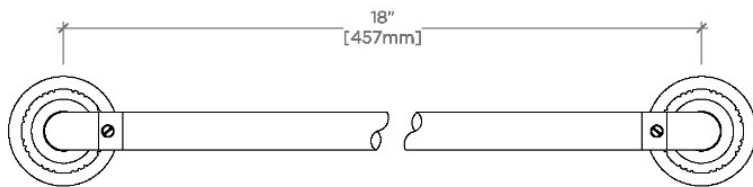

# Henry Chronos

CNTB18

Henry Chronos 18" Single Towel Bar

TOP VIEW

SCALE: 3"=1'-0"

FRONT VIEW

SCALE: 3"=1'-0"

SIDE VIEW SCALE: 3"=1'-0"