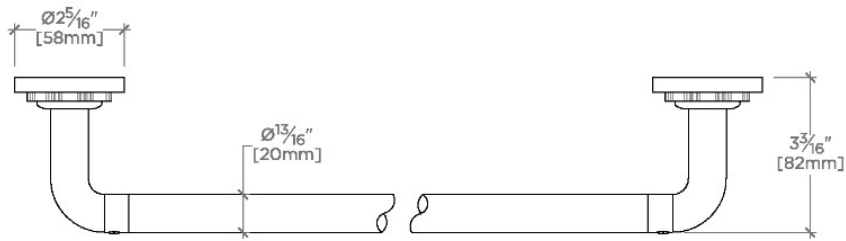

# Henry Chronos

CNTB18

Henry Chronos 18" Single Towel Bar

TOP VIEW

SCALE: 3"=1'-0"

FRONT VIEW

SCALE: 3"=1'-0"

SIDE VIEW SCALE: 3"=1'-0"