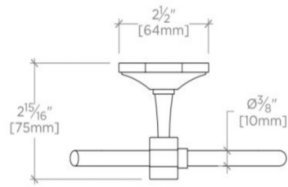

ROADSTER

Roadster Wall Mounted Swing Arm Paper Holder

RDPH01

TECHNICAL DETAILS

Adjustable Levelers / Feet: N
Adjustable Shelves: N
Installation Type: Wall Mounted
Primary Material: Brass
Suggested Application: Bath

This item is stocked in a Chrome, Nickel and Unlacquered Brass finishes.

ROADSTER

RDPH01

Roadster Wall Mounted Swing Arm Paper Holder

TOP VIEW SCALE: 3"=1'-0"

FRONT VIEW SCALE: 3"=1'-0"

SIDE VIEW SCALE: 3"=1'-0"