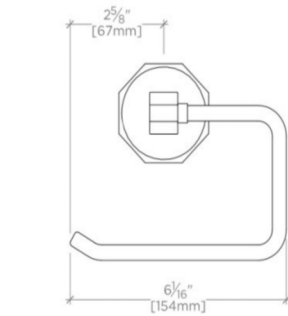

ROADSTER

Roadster Wall Mounted Swing Arm Paper Holder

RDPH01

TECHNICAL DETAILS

Adjustable Levelers / Feet: N
Adjustable Shelves: N
Installation Type: Wall Mounted
Primary Material: Brass
Suggested Application: Bath

This item is stocked in a Chrome, Nickel and Unlacquered Brass finishes.

ROADSTER

RDPH01

Roadster Wall Mounted Swing Arm Paper Holder

TOP VIEW SCALE: 3"=1'-0"

FRONT VIEW SCALE: 3"=1'-0"

SIDE VIEW SCALE: 3"=1'-0"