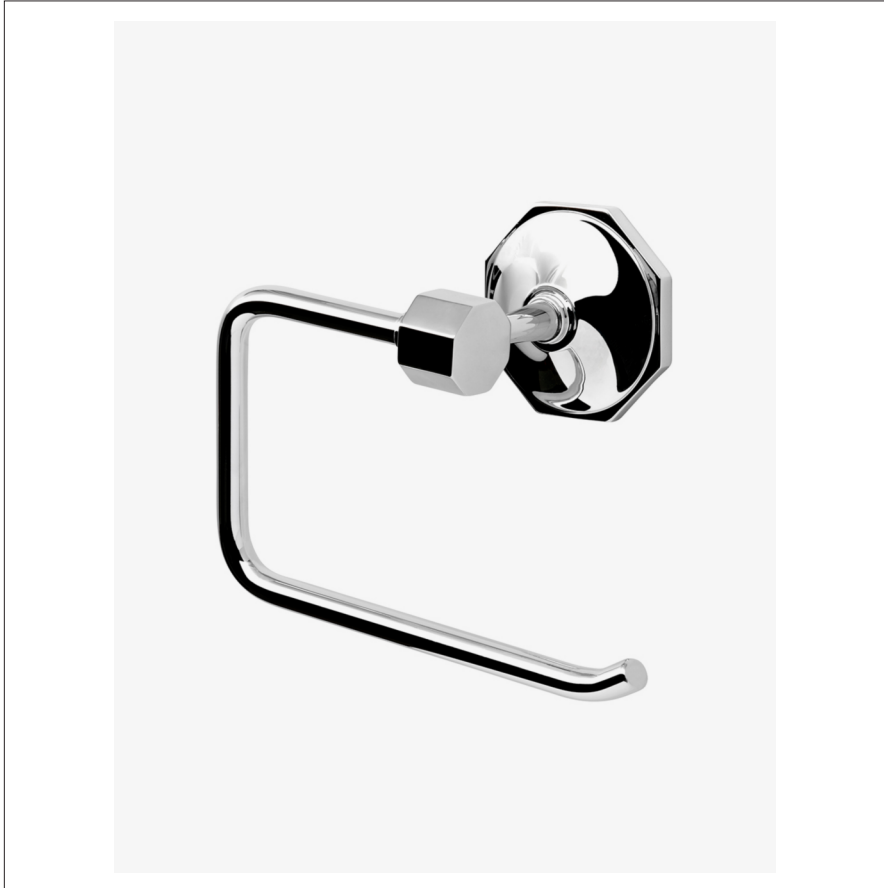

ROADSTER

Roadster Wall Mounted Swing Arm Paper Holder

RDPH01

TECHNICAL DETAILS

Adjustable Levelers / Feet: N
Adjustable Shelves: N
Installation Type: Wall Mounted
Primary Material: Brass
Suggested Application: Bath

INSPIRATION

Inspired by vintage sports cars, these classic yet sharp silhouettes feature octagonal indices and geometric forms: perfect for giving any bath a dash of retro cool.

PRODUCT FEATURES

Wall Mounted

This item is stocked in a Chrome, Nickel and Unlacquered Brass finishes.

ROADSTER

RDPH01

Roadster Wall Mounted Swing Arm Paper Holder

TOP VIEW SCALE: 3"=1'-0"

FRONT VIEW SCALE: 3"=1'-0"

SIDE VIEW SCALE: 3"=1'-0"