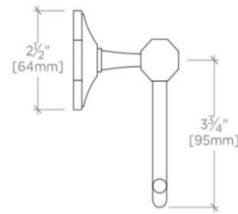

ROADSTER

Roadster Wall Mounted Swing Arm Paper Holder

RDPH01

TECHNICAL DETAILS

Adjustable Levelers / Feet: N
Adjustable Shelves: N
Installation Type: Wall Mounted
Primary Material: Brass
Suggested Application: Bath

This item is stocked in a Chrome, Nickel and Unlacquered Brass finishes.

ROADSTER

RDPH01

Roadster Wall Mounted Swing Arm Paper Holder

TOP VIEW SCALE: 3"=1'-0"

FRONT VIEW SCALE: 3"=1'-0"

SIDE VIEW SCALE: 3"=1'-0"