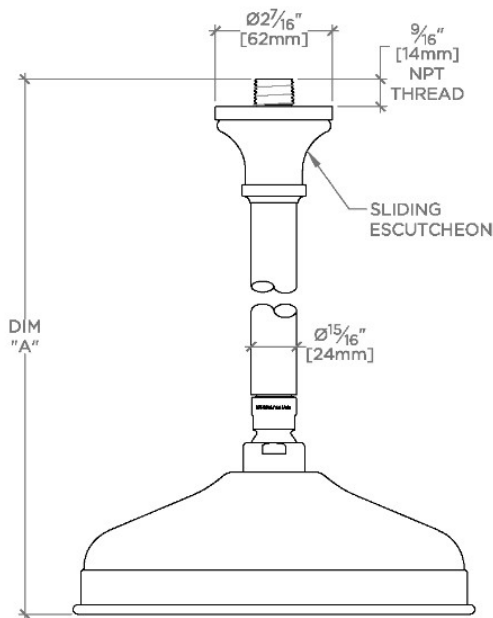

### TECHNICAL DETAILS

Adjustable Versus Fixed Spray: Fixed  
 Fittings Hole Diameter: 32 mm  
 Flow Restriction Options: 1.5, 1.75, 2.0  
 Inlet Connection Size: 1/2"  
 Inlet Connection Type: Male NPT  
 Pivot: Y  
 Primary Material: Brass  
 Restricted Maximum Flow Rate: 6.6 liters/min  
 Water Pressure Maximum: 6.0 bar  
 Water Pressure Minimum: 1.5 bar  
 Water Pressure Recommended: 3.0 bar

### PRODUCT FEATURES

Made of Brass

Features a swivel 8" rain showerhead with easy clean rubber nozzles

Includes a 12" ceiling mounted shower arm

Stocked in Brass, Chrome, Nickel and Matte Nickel

Rain showerhead available in 1.75gpm (6.6L/min) flow rate

## Foro

FRS181

Foro 8" Rain Showerhead with 12" Ceiling Mounted Shower Arm

CEILING VIEW

SCALE: 3"=1'-0"

STYLE NO.	DIM "A"	DIM "B"
ETS180	1 1/8" [283mm]	6 9/16" [167mm]
FRS180		
JUS180		
ETS181	1 7/8" [435mm]	12 9/16" [319mm]
FRS181		
JUS181		

FRONT VIEW

SCALE: 3"=1'-0"

SIDE VIEW

SCALE: 3"=1'-0"