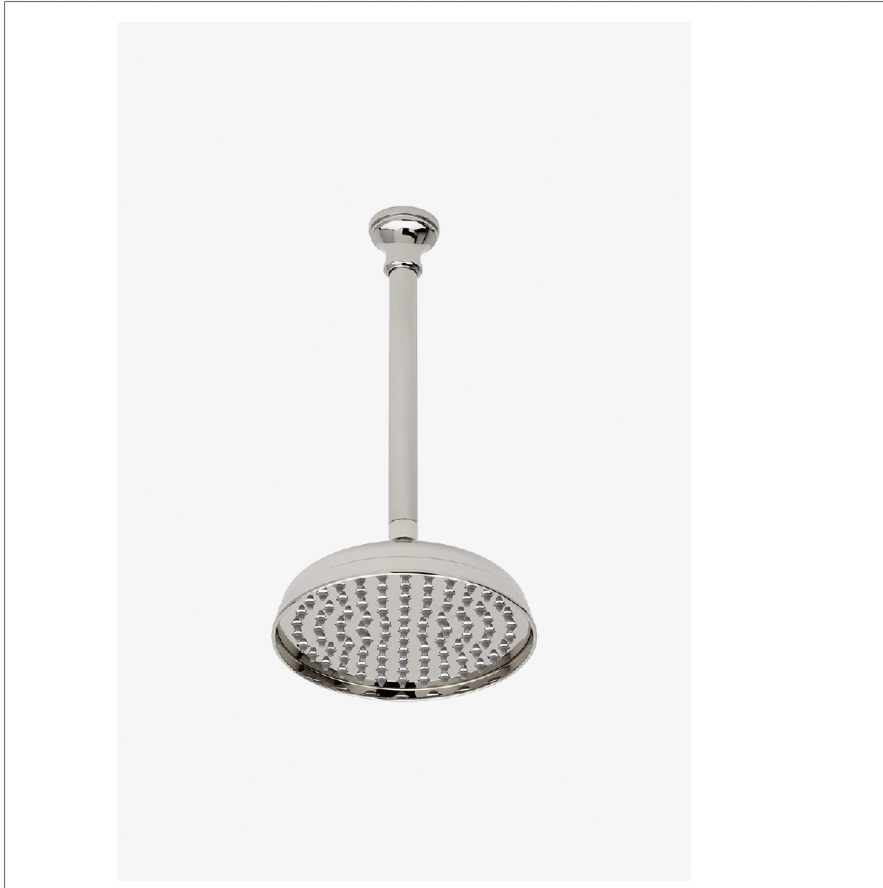

## Foro

FRS181

Foro 8" Rain Showerhead with 12" Ceiling Mounted Shower Arm

SHOWN IN FORO 8" RAIN SHOWERHEAD WITH 12" CEILING MOUNTED SHOWER ARM | FRS181

### TECHNICAL DETAILS

Adjustable Versus Fixed Spray: Fixed  
 Fittings Hole Diameter: 32 mm  
 Flow Restriction Options: 1.5, 1.75, 2.0  
 Inlet Connection Size: 1/2"  
 Inlet Connection Type: Male NPT  
 Pivot: Y  
 Primary Material: Brass  
 Restricted Maximum Flow Rate: 6.6 liters/min  
 Water Pressure Maximum: 6.0 bar  
 Water Pressure Minimum: 1.5 bar  
 Water Pressure Recommended: 3.0 bar

### INSPIRATION

A mix of historical references, including finely etched vintage silver, come together in this twist on classical design - a wonderfully elegant formal statement.

### PRODUCT FEATURES

Made of Brass

Features a swivel 8" rain showerhead with easy clean rubber nozzles

Includes a 12" ceiling mounted shower arm

Stocked in Brass, Chrome, Nickel and Matte Nickel

Rain showerhead available in 1.75gpm (6.6L/min) flow rate