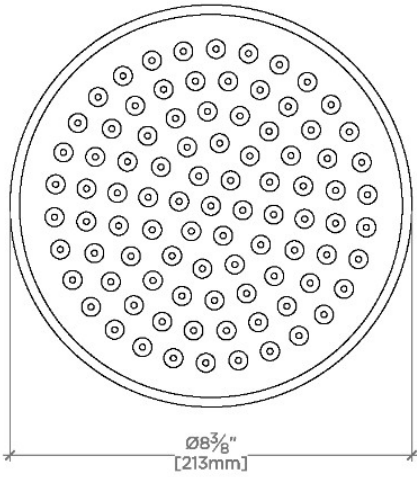

### TECHNICAL DETAILS

Adjustable Versus Fixed Spray: Fixed  
 Fittings Hole Diameter: 32 mm  
 Flow Restriction Options: 1.5, 1.75, 2.0  
 Inlet Connection Size: 1/2"  
 Inlet Connection Type: Male NPT  
 Pivot: Y  
 Primary Material: Brass  
 Restricted Maximum Flow Rate: 6.6 liters/min  
 Water Pressure Maximum: 6.0 bar  
 Water Pressure Minimum: 1.5 bar  
 Water Pressure Recommended: 3.0 bar

### PRODUCT FEATURES

Made of Brass

Features a swivel 8" rain showerhead with easy clean rubber nozzles

Includes a 12" ceiling mounted shower arm

Stocked in Brass, Chrome, Nickel and Matte Nickel

Rain showerhead available in 1.75gpm (6.6L/min) flow rate

## Foro

FRS181

Foro 8" Rain Showerhead with 12" Ceiling Mounted Shower Arm

CEILING VIEW

SCALE: 3"=1'-0"

STYLE NO.	DIM "A"	DIM "B"
ETS180	1 1/8" [283mm]	6 9/16" [167mm]
FRS180		
JUS180		
ETS181	1 7/8" [435mm]	12 9/16" [319mm]
FRS181		
JUS181		

FRONT VIEW

SCALE: 3"=1'-0"

SIDE VIEW

SCALE: 3"=1'-0"