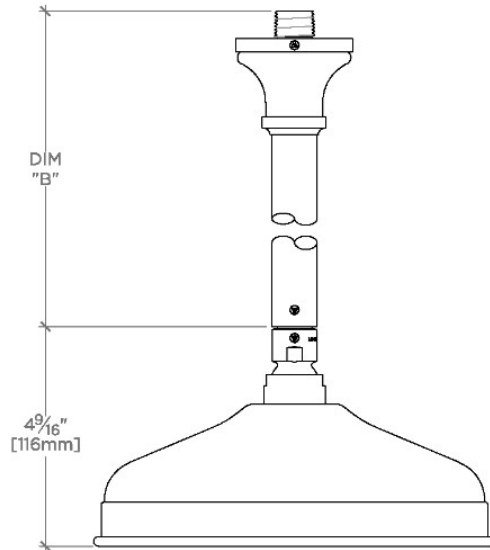

### TECHNICAL DETAILS

Adjustable Versus Fixed Spray: Fixed  
 Fittings Hole Diameter: 32 mm  
 Flow Restriction Options: 1.5, 1.75, 2.0  
 Inlet Connection Size: 1/2"  
 Inlet Connection Type: Male NPT  
 Pivot: Y  
 Primary Material: Brass  
 Restricted Maximum Flow Rate: 6.6 liters/min  
 Water Pressure Maximum: 6.0 bar  
 Water Pressure Minimum: 1.5 bar  
 Water Pressure Recommended: 3.0 bar

### PRODUCT FEATURES

Made of Brass

Features a swivel 8" rain showerhead with easy clean rubber nozzles

Includes a 12" ceiling mounted shower arm

Stocked in Brass, Chrome, Nickel and Matte Nickel

Rain showerhead available in 1.75gpm (6.6L/min) flow rate

## Foro

FRS181

Foro 8" Rain Showerhead with 12" Ceiling Mounted Shower Arm

CEILING VIEW

SCALE: 3"=1'-0"

STYLE NO.	DIM "A"	DIM "B"
ETS180	1 1/8" [283mm]	6 9/16" [167mm]
FRS180		
JUS180		
ETS181	1 7/8" [435mm]	12 9/16" [319mm]
FRS181		
JUS181		

FRONT VIEW

SCALE: 3"=1'-0"

SIDE VIEW

SCALE: 3"=1'-0"