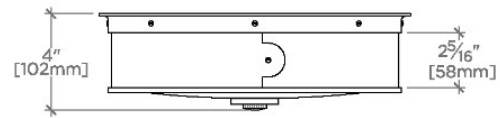

HENRY CHRONOS

CNLT04

Henry Chronos Ceiling Flush Mount with Alabaster Diffuser

SHOWN IN HENRY CHRONOS CEILING FLUSH MOUNT WITH ALABASTER DIFFUSER | CNLT04

TECHNICAL DETAILS

Ambient Task: Ambient
Bulb Base Size: Integrated LED
Bulb Type: Integrated LED
Depth/Width: 13"
Height: 4"
Installation Type: Ceiling Mounted
Interior Exterior Application: Interior Only
Junction Box Orientation: Vertical
Length: 13 1/4"
Number Of Bulbs: One
Primary Material: Brass
Safety Warnings: Do not exceed max wattage
Shade Finish: Honed
Shade Material: Alabaster
Shade Shape: Round
Suggested Application: All Applications
Voltage: 120V
Wet/Dry: Damp or Dry

Henry Chronos Ceiling Flush Mount with Alabaster Diffuser

CEILING VIEW SCALE: 1 1/2"=1'-0"

MOUNTING NOT TO SCALE

FRONT VIEW SCALE: 1 1/2"=1'-0"

SIDE VIEW SCALE: 1 1/2"=1'-0"