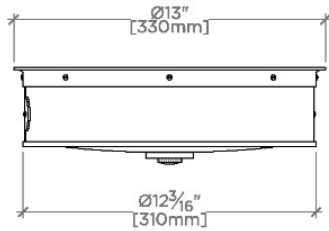

Henry Chronos Ceiling Flush Mount with Alabaster Diffuser

CEILING VIEW SCALE: 1 1/2"=1'-0"

MOUNTING NOT TO SCALE

FRONT VIEW SCALE: 1 1/2"=1'-0"

SIDE VIEW SCALE: 1 1/2"=1'-0"