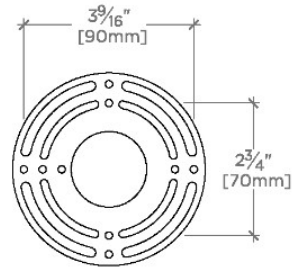

HENRY CHRONOS

CNLT04

Henry Chronos Ceiling Flush Mount with Alabaster Diffuser

SHOWN IN HENRY CHRONOS CEILING FLUSH MOUNT WITH ALABASTER DIFFUSER | CNLT04

TECHNICAL DETAILS

Ambient Task: Ambient
Bulb Base Size: Integrated LED
Bulb Type: Integrated LED
Depth/Width: 13"
Height: 4"
Installation Type: Ceiling Mounted
Interior Exterior Application: Interior Only
Junction Box Orientation: Vertical
Length: 13 1/4"
Number Of Bulbs: One
Primary Material: Brass
Safety Warnings: Do not exceed max wattage
Shade Finish: Honed
Shade Material: Alabaster
Shade Shape: Round
Suggested Application: All Applications
Voltage: 120V
Wet/Dry: Damp or Dry

Henry Chronos Ceiling Flush Mount with Alabaster Diffuser

CEILING VIEW SCALE: 1 1/2"=1'-0"

MOUNTING NOT TO SCALE

FRONT VIEW SCALE: 1 1/2"=1'-0"

SIDE VIEW SCALE: 1 1/2"=1'-0"