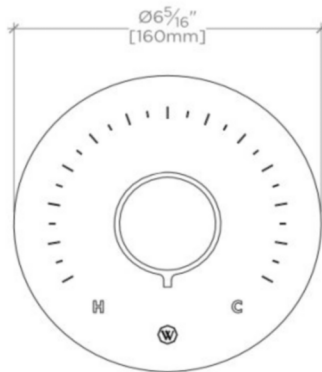

### PRODUCT FEATURES

Knob Handle

Allows bather to adjust temperature of all waterway outlets with a hot limit safety stop providing anti-scald protection

Features Guilloche Lines combined with Enamel Knob Handle

Stocked in Nickel and Brass

Requires rough valve, sold separately: GUTH56 (1/2") or GUTH38 (3/4")

## BTH24D

Bond Union Series Round Thermostatic Control Valve Trim with Enamel Guilloche Lines Knob Handle

TOP VIEW SCALE: 3"=1'-0"

FRONT VIEW SCALE: 3"=1'-0"

SIDE VIEW SCALE: 3"=1'-0"