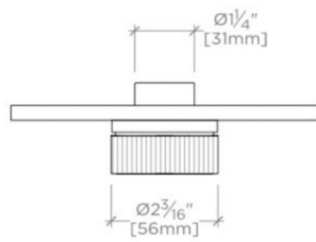

### PRODUCT FEATURES

Knob Handle

Allows bather to adjust temperature of all waterway outlets with a hot limit safety stop providing anti-scald protection

Features Guilloche Lines combined with Enamel Knob Handle

## BTH24D

Bond Union Series Round Thermostatic Control Valve Trim with Enamel Guilloche Lines Knob Handle

TOP VIEW SCALE: 3"=1'-0"

FRONT VIEW SCALE: 3"=1'-0"

SIDE VIEW SCALE: 3"=1'-0"