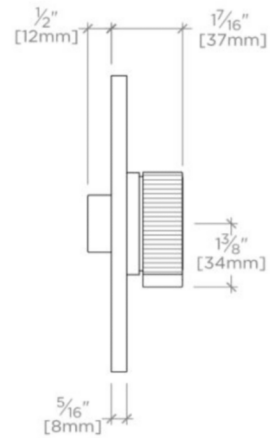

## BTH24D

Bond Union Series Round Thermostatic Control Valve Trim with Enamel Guilloche Lines Knob Handle

TOP VIEW SCALE: 3"=1'-0"

FRONT VIEW SCALE: 3"=1'-0"

SIDE VIEW SCALE: 3"=1'-0"