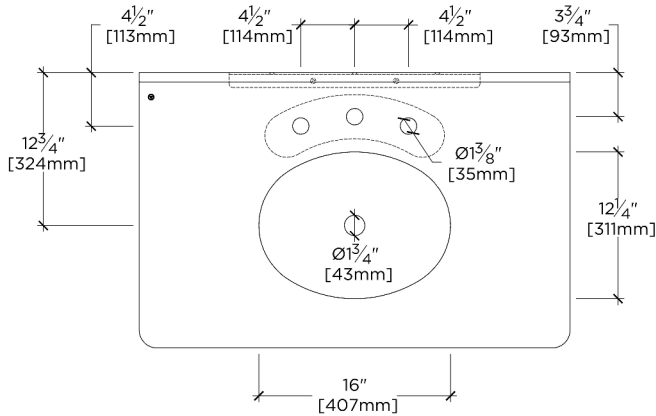

Valor

VRWS02

Single Marble two legs with MRLVCU Sink 36"

SHOWN IN SINGLE MARBLE TWO LEGS WITH MRLVCU SINK 36" | VRWS02

TECHNICAL DETAILS

Depth To Overflow: 68 mm
Depth/Width: 584 mm
Drain Hole Depth: 48 mm
Drain Hole Diameter: 44 mm
Drain Style: Center Drain
Fittings Hole Diameter: 35 mm
Height: 838 mm
Length: 914 mm

CERTIFICATIONS

PRODUCT (NOTES)

WATERWORKS

Valor

VRWS02

Single Marble two legs with MRLVCU Sink 36"

TOP VIEW

SCALE: 3/4"=1'-0"

FRONT VIEW

SCALE: 3/4"=1'-0"

SIDE VIEW

SCALE: 3/4"=1'-0"