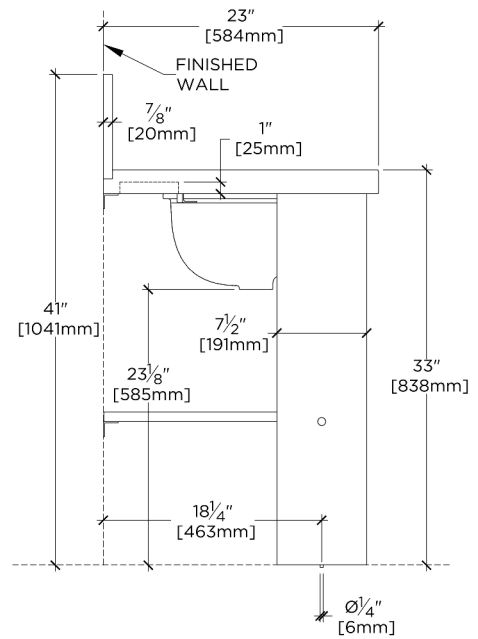

Valor

VRWS02

Single Marble two legs with MRLVCU Sink 36"

SHOWN IN SINGLE MARBLE TWO LEGS WITH MRLVCU SINK 36" | VRWS02

TECHNICAL DETAILS

Depth To Overflow: 68 mm
Depth/Width: 584 mm
Drain Hole Depth: 48 mm
Drain Hole Diameter: 44 mm
Drain Style: Center Drain
Fittings Hole Diameter: 35 mm
Height: 838 mm
Length: 914 mm

CERTIFICATIONS

PRODUCT (NOTES)

WATERWORKS

Valor

VRWS02

Single Marble two legs with MRLVCU Sink 36"

TOP VIEW

SCALE: 3/4"=1'-0"

FRONT VIEW

SCALE: 3/4"=1'-0"

SIDE VIEW

SCALE: 3/4"=1'-0"