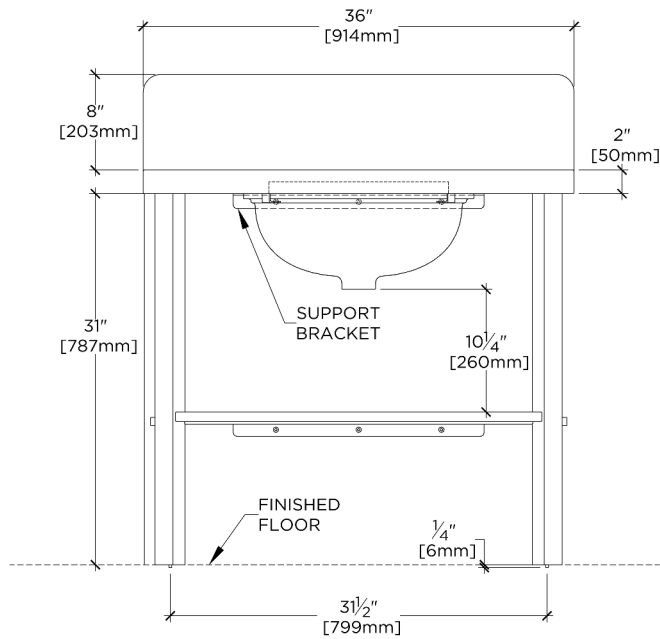

Valor

VRWS02

Single Marble two legs with MRLVCU Sink 36"

SHOWN IN SINGLE MARBLE TWO LEGS WITH MRLVCU SINK 36" | VRWS02

TECHNICAL DETAILS

Depth To Overflow: 68 mm
Depth/Width: 584 mm
Drain Hole Depth: 48 mm
Drain Hole Diameter: 44 mm
Drain Style: Center Drain
Fittings Hole Diameter: 35 mm
Height: 838 mm
Length: 914 mm

CERTIFICATIONS

PRODUCT (NOTES)

WATERWORKS

Valor

VRWS02

Single Marble two legs with MRLVCU Sink 36"

TOP VIEW

SCALE: 3/4"=1'-0"

FRONT VIEW

SCALE: 3/4"=1'-0"

SIDE VIEW

SCALE: 3/4"=1'-0"