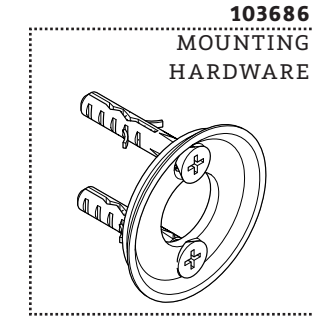

O-RING

103513
FASTENING SET SCREW

*FINISH/COLOR MUST BE SPECIFIED WHEN ORDERING
++SUPPLIED AS A PAIR

KIT COMPONENTS

103766*

RIGHT BRACKET

103686
MOUNTING
HARDWARE

BRACKET

103513
FASTENING SET SCREW

O-RING

ESTB. 1978

WATERWORKS

KIT COMPONENTS

STYLES: HNTB24

ANCHOR

MOUNTING PLATE

SCREW

HEX KEY

*FINISH/COLOR MUST BE SPECIFIED WHEN ORDERING
++SUPPLIED AS A PAIR

SERVICE PARTS INDEX

<u>STYLE</u>	<u>DESCRIPTION</u>	<u>PG</u>
103513	FASTENING SET SCREW	5
103768*	LEFT BRACKET	4
103686	MOUNTING HARDWARE	6
103766*	RIGHT BRACKET	5
103767*	TOWEL BAR ROD	3