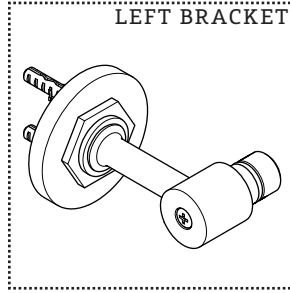

ESTB. 1978

WATERWORKS

KIT COMPONENTS

STYLES: HNTB24

103768*

LEFT BRACKET

103686
MOUNTING
HARDWARE

BRACKET

O-RING

103513
FASTENING SET SCREW

*FINISH/COLOR MUST BE SPECIFIED WHEN ORDERING
++SUPPLIED AS A PAIR

KIT COMPONENTS

103766*

RIGHT BRACKET

103686
MOUNTING
HARDWARE

BRACKET