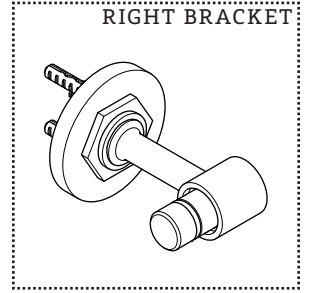

O-RING

103513
FASTENING SET SCREW

*FINISH/COLOR MUST BE SPECIFIED WHEN ORDERING
++SUPPLIED AS A PAIR

KIT COMPONENTS

103766*

RIGHT BRACKET

103686
MOUNTING
HARDWARE

BRACKET

103513
FASTENING SET SCREW

O-RING

ESTB. 1978

WATERWORKS

KIT COMPONENTS

STYLES: HNTB24

ANCHOR

MOUNTING PLATE