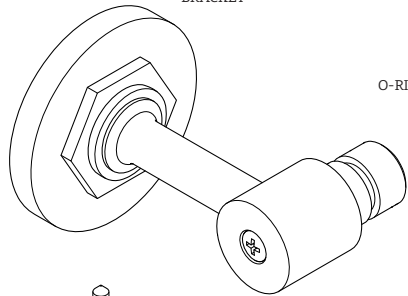

ESTB. 1978

WATERWORKS

KIT COMPONENTS

STYLES: HNTB24

103768*

LEFT BRACKET

103686
MOUNTING
HARDWARE

BRACKET

O-RING

103513
FASTENING SET SCREW

*FINISH/COLOR MUST BE SPECIFIED WHEN ORDERING
++SUPPLIED AS A PAIR

KIT COMPONENTS

103766*

RIGHT BRACKET

103686
MOUNTING
HARDWARE

BRACKET