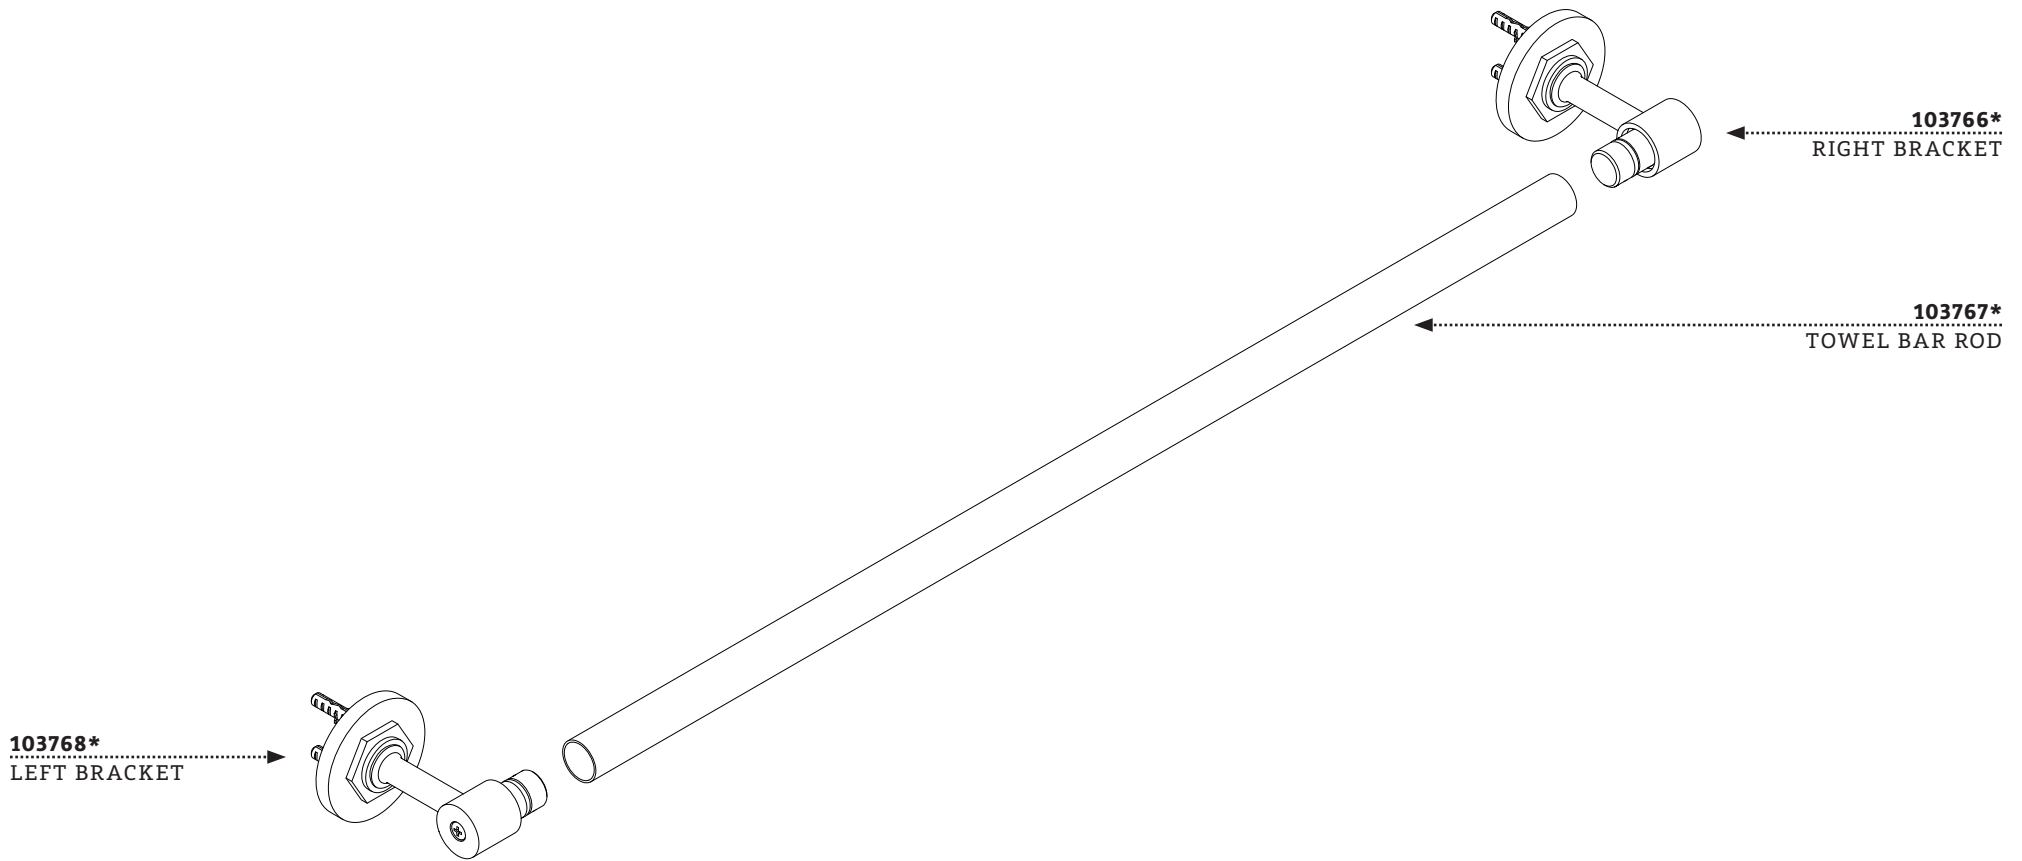

ESTB. 1978

WATERWORKS

MAIN KITS

STYLES: HNTB24

*FINISH/COLOR MUST BE SPECIFIED WHEN ORDERING
++SUPPLIED AS A PAIR