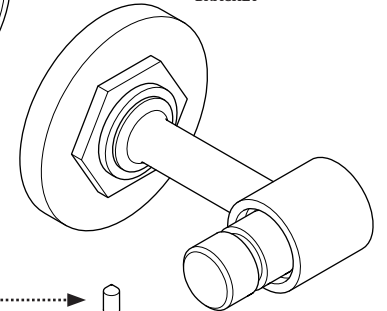

ESTB. 1978

WATERWORKS

KIT COMPONENTS

STYLES: HNTB24

103768*

LEFT BRACKET

103686
MOUNTING
HARDWARE

BRACKET

O-RING

103513
FASTENING SET SCREW

*FINISH/COLOR MUST BE SPECIFIED WHEN ORDERING
++SUPPLIED AS A PAIR

KIT COMPONENTS

103766*

RIGHT BRACKET

103686
MOUNTING
HARDWARE

BRACKET

103513
FASTENING SET SCREW

O-RING

ESTB. 1978

WATERWORKS

KIT COMPONENTS

STYLES: HNTB24

ANCHOR

MOUNTING PLATE

SCREW

HEX KEY

*FINISH/COLOR MUST BE SPECIFIED WHEN ORDERING
++SUPPLIED AS A PAIR

SERVICE PARTS INDEX

<u>STYLE</u>	<u>DESCRIPTION</u>	<u>PG</u>
103513	FASTENING SET SCREW	5
103768*	LEFT BRACKET	4
103686	MOUNTING HARDWARE	6
103766*	RIGHT BRACKET	5
103767*	TOWEL BAR ROD	3