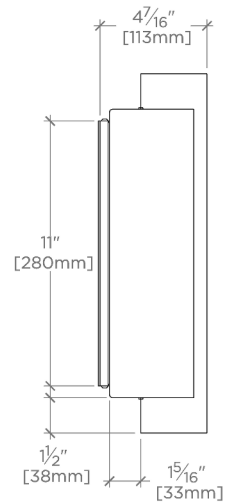

Enzo

EN01LT

Enzo Small Wall Mounted Single Sconce

SHOWN IN ENZO SMALL WALL MOUNTED SINGLE SCONCE | EN01LT

TECHNICAL DETAILS

Ambient Task: Ambient
Depth/Width: 114 mm
Height: 381 mm
Installation Type: Wall Mounted
Interior Exterior Application: Interior Only
Length: 114 mm
Light Direction: Omnidirectional from wall surface
Orientation: Vertical or Horizontal
Primary Material: Brass
Safety Warnings: Do not exceed max wattage.
Voltage: 240
Wet/Dry: Damp or Dry

CERTIFICATIONS

PRODUCT (NOTES)

Enzo Small Wall Mounted Single Sconce

TOP VIEW SCALE: 1/2"=1'-0"

MOUNTING PLATE SCALE: 1/2"=1'-0"

FRONT VIEW SCALE: 1/2"=1'-0"

SIDE VIEW SCALE: 1/2"=1'-0"