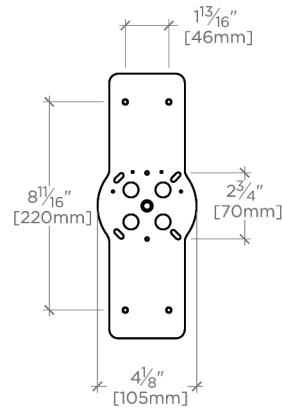

Enzo

EN01LT

Enzo Small Wall Mounted Single Sconce

SHOWN IN ENZO SMALL WALL MOUNTED SINGLE SCONCE | EN01LT

TECHNICAL DETAILS

Ambient Task: Ambient
Depth/Width: 114 mm
Height: 381 mm
Installation Type: Wall Mounted
Interior Exterior Application: Interior Only
Length: 114 mm
Light Direction: Omnidirectional from wall surface
Orientation: Vertical or Horizontal
Primary Material: Brass
Safety Warnings: Do not exceed max wattage.
Voltage: 240
Wet/Dry: Damp or Dry

CERTIFICATIONS

PRODUCT (NOTES)

Enzo Small Wall Mounted Single Sconce

TOP VIEW SCALE: 1/2"=1'-0"

MOUNTING PLATE SCALE: 1/2"=1'-0"

FRONT VIEW SCALE: 1/2"=1'-0"

SIDE VIEW SCALE: 1/2"=1'-0"