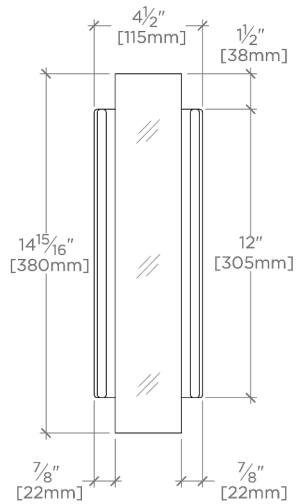

Enzo

EN01LT

Enzo Small Wall Mounted Single Sconce

SHOWN IN ENZO SMALL WALL MOUNTED SINGLE SCONCE | EN01LT

TECHNICAL DETAILS

Ambient Task: Ambient
Depth/Width: 114 mm
Height: 381 mm
Installation Type: Wall Mounted
Interior Exterior Application: Interior Only
Length: 114 mm
Light Direction: Omnidirectional from wall surface
Orientation: Vertical or Horizontal
Primary Material: Brass
Safety Warnings: Do not exceed max wattage.
Voltage: 240
Wet/Dry: Damp or Dry

CERTIFICATIONS

PRODUCT (NOTES)

Enzo Small Wall Mounted Single Sconce

TOP VIEW SCALE: 1/2"=1'-0"

MOUNTING PLATE SCALE: 1/2"=1'-0"

FRONT VIEW SCALE: 1/2"=1'-0"

SIDE VIEW SCALE: 1/2"=1'-0"