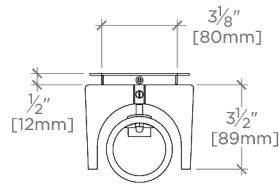

Enzo

EN01LT

Enzo Small Wall Mounted Single Sconce

SHOWN IN ENZO SMALL WALL MOUNTED SINGLE SCONCE | EN01LT

TECHNICAL DETAILS

Ambient Task: Ambient
Depth/Width: 114 mm
Height: 381 mm
Installation Type: Wall Mounted
Interior Exterior Application: Interior Only
Length: 114 mm
Light Direction: Omnidirectional from wall surface
Orientation: Vertical or Horizontal
Primary Material: Brass
Safety Warnings: Do not exceed max wattage.
Voltage: 240
Wet/Dry: Damp or Dry

CERTIFICATIONS

PRODUCT (NOTES)

Enzo Small Wall Mounted Single Sconce

TOP VIEW SCALE: 1/2"=1'-0"

MOUNTING PLATE SCALE: 1/2"=1'-0"

FRONT VIEW SCALE: 1/2"=1'-0"

SIDE VIEW SCALE: 1/2"=1'-0"