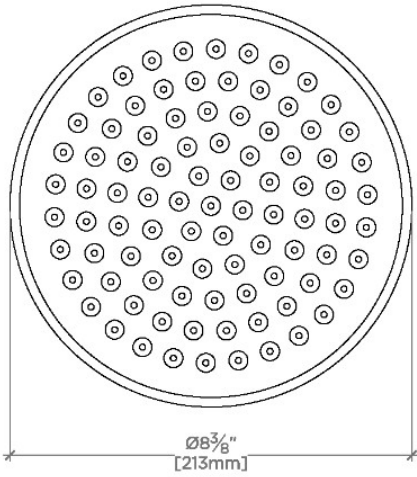

Foro

FRS180

Foro 8" Rain Showerhead with 6" Ceiling Mounted Shower Arm

SHOWN IN FORO 8" RAIN SHOWERHEAD WITH 6" CEILING MOUNTED SHOWER ARM | FRS180

TECHNICAL DETAILS

Adjustable Versus Fixed Spray: Fixed
Fittings Hole Diameter: 32 mm
Flow Restriction Options: 1.5, 1.75, 2.0
Inlet Connection Size: 1/2"
Inlet Connection Type: Male NPT
Pivot: Y
Primary Material: Brass
Restricted Maximum Flow Rate: 6.6 liters/min
Water Pressure Maximum: 6.0 bar
Water Pressure Minimum: 1.5 bar
Water Pressure Recommended: 3.0 bar

PRODUCT FEATURES

Made of Brass

Features a swivel 8" rain showerhead with easy clean rubber nozzles

Includes a 6" ceiling mounted shower arm

Stocked in Brass, Chrome, Nickel and Matte Nickel

Rain showerhead available in 1.75gpm (6.6L/min) flow rate

CERTIFICATIONS

PRODUCT (NOTES)

WATERWORKS

Foro

FRS180

Foro 8" Rain Showerhead with 6" Ceiling Mounted Shower Arm

CEILING VIEW

SCALE: 3"=1'-0"

STYLE NO.	DIM "A"	DIM "B"
ETS180	1 1/8" [283mm]	6 9/16" [167mm]
FRS180		
JUS180		
ETS181	1 7/8" [435mm]	12 9/16" [319mm]
FRS181		
JUS181		

FRONT VIEW

SCALE: 3"=1'-0"

SIDE VIEW

SCALE: 3"=1'-0"