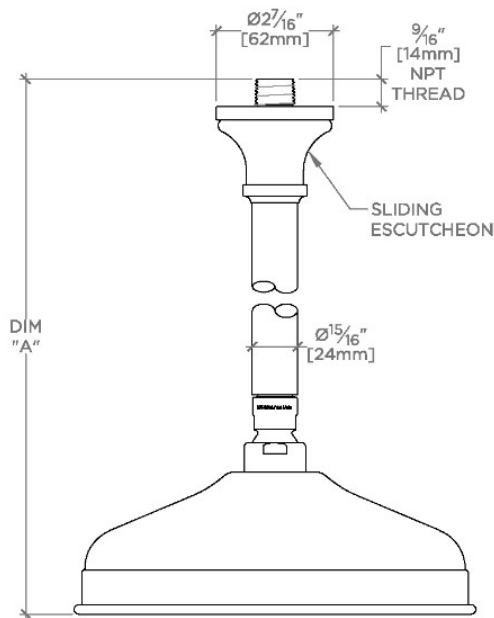

Foro

FRS180

Foro 8" Rain Showerhead with 6" Ceiling Mounted Shower Arm

SHOWN IN FORO 8" RAIN SHOWERHEAD WITH 6" CEILING MOUNTED SHOWER ARM | FRS180

TECHNICAL DETAILS

Adjustable Versus Fixed Spray: Fixed
Fittings Hole Diameter: 32 mm
Flow Restriction Options: 1.5, 1.75, 2.0
Inlet Connection Size: 1/2"
Inlet Connection Type: Male NPT
Pivot: Y
Primary Material: Brass
Restricted Maximum Flow Rate: 6.6 liters/min
Water Pressure Maximum: 6.0 bar
Water Pressure Minimum: 1.5 bar
Water Pressure Recommended: 3.0 bar

PRODUCT FEATURES

Made of Brass

Features a swivel 8" rain showerhead with easy clean rubber nozzles

Includes a 6" ceiling mounted shower arm

Stocked in Brass, Chrome, Nickel and Matte Nickel

Rain showerhead available in 1.75gpm (6.6L/min) flow rate

CERTIFICATIONS

PRODUCT (NOTES)

WATERWORKS

Foro

FRS180

Foro 8" Rain Showerhead with 6" Ceiling Mounted Shower Arm

CEILING VIEW

SCALE: 3"=1'-0"

STYLE NO.	DIM "A"	DIM "B"
ETS180	1 1/8" [283mm]	6 9/16" [167mm]
FRS180		
JUS180		
ETS181	1 7/8" [435mm]	12 9/16" [319mm]
FRS181		
JUS181		

FRONT VIEW

SCALE: 3"=1'-0"

SIDE VIEW

SCALE: 3"=1'-0"