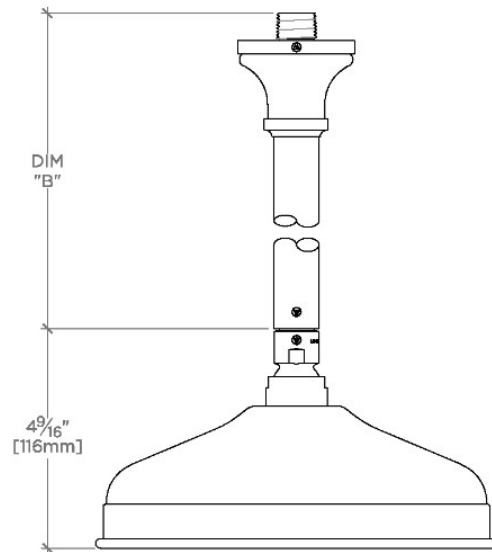

Foro

FRS180

Foro 8" Rain Showerhead with 6" Ceiling Mounted Shower Arm

SHOWN IN FORO 8" RAIN SHOWERHEAD WITH 6" CEILING MOUNTED SHOWER ARM | FRS180

TECHNICAL DETAILS

Adjustable Versus Fixed Spray: Fixed
Fittings Hole Diameter: 32 mm
Flow Restriction Options: 1.5, 1.75, 2.0
Inlet Connection Size: 1/2"
Inlet Connection Type: Male NPT
Pivot: Y
Primary Material: Brass
Restricted Maximum Flow Rate: 6.6 liters/min
Water Pressure Maximum: 6.0 bar
Water Pressure Minimum: 1.5 bar
Water Pressure Recommended: 3.0 bar

PRODUCT FEATURES

Made of Brass

Features a swivel 8" rain showerhead with easy clean rubber nozzles

Includes a 6" ceiling mounted shower arm

Stocked in Brass, Chrome, Nickel and Matte Nickel

Rain showerhead available in 1.75gpm (6.6L/min) flow rate

CERTIFICATIONS

PRODUCT (NOTES)

WATERWORKS

Foro

FRS180

Foro 8" Rain Showerhead with 6" Ceiling Mounted Shower Arm

CEILING VIEW

SCALE: 3"=1'-0"

STYLE NO.	DIM "A"	DIM "B"
ETS180	1 1/8" [283mm]	6 9/16" [167mm]
FRS180		
JUS180		
ETS181	1 7/8" [435mm]	12 9/16" [319mm]
FRS181		
JUS181		

FRONT VIEW

SCALE: 3"=1'-0"

SIDE VIEW

SCALE: 3"=1'-0"