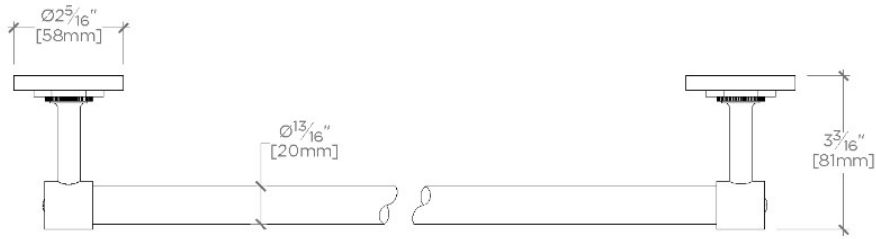

Henry

Henry 24" Single Towel Bar

HNTB24

SHOWN IN HENRY 24" SINGLE TOWEL BAR | HNTB24

TECHNICAL DETAILS

Adjustable Levelers Feet: N
Escutcheon Primary Material: Brass
Horizontal Rail Material: Metal
Installation Type: Wall Mounted
Length: 610 mm
Primary Material: Brass
Suggested Application: Bath

INSPIRATION

Influenced by the connection of industry and art Henry easily transitions between modern, traditional, utilitarian and classic settings.

CODES & STANDARDS

PRODUCT FEATURES

24" x 3 3/16" x 2 5/16"

Made of Brass

Wall Mounted

Bar can be cut to any shorter length

6 lb

CERTIFICATIONS

PRODUCT (NOTES)

Henry

Henry 24" Single Towel Bar

HNTB24

TOP VIEW

SCALE: 3"=1'-0"

FRONT VIEW

SCALE: 3"=1'-0"

SIDE VIEW SCALE: 3"=1'-0"