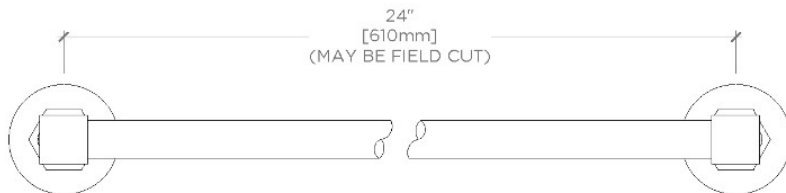

Henry

Henry 24" Single Towel Bar

HNTB24

SHOWN IN HENRY 24" SINGLE TOWEL BAR | HNTB24

TECHNICAL DETAILS

Adjustable Levelers Feet: N
Escutcheon Primary Material: Brass
Horizontal Rail Material: Metal
Installation Type: Wall Mounted
Length: 610 mm
Primary Material: Brass
Suggested Application: Bath

INSPIRATION

Influenced by the connection of industry and art Henry easily transitions between modern, traditional, utilitarian and classic settings.

CODES & STANDARDS

PRODUCT FEATURES

24" x 3 3/16" x 2 5/16"

Made of Brass

Wall Mounted

Bar can be cut to any shorter length

6 lb

CERTIFICATIONS

PRODUCT (NOTES)

Henry

Henry 24" Single Towel Bar

HNTB24

TOP VIEW

SCALE: 3"=1'-0"

FRONT VIEW

SCALE: 3"=1'-0"

SIDE VIEW SCALE: 3"=1'-0"