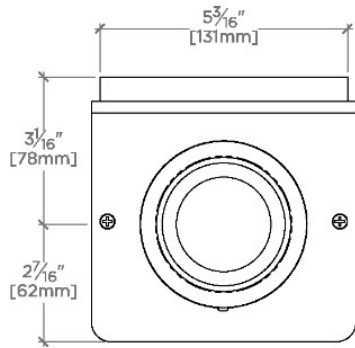

HENRY CHRONOS

CNLT03

Henry Chronos Wall Mounted Single Sconce with Dimmer and Glass Shade

SHOWN IN HENRY CHRONOS WALL MOUNTED SINGLE SCONCE WITH DIMMER AND GLASS SHADE | CNLT03

TECHNICAL DETAILS

Ambient Task: Ambient
Bulb Base Size: G9
Bulb Type: G9 LED
Depth/Width: 5 1/2"
Height: 10 1/4"
Installation Type: Wall Mounted
Interior Exterior Application: Interior Only
Junction Box Orientation: Vertical
Length: 4 15/16"
Number Of Bulbs: One
Orientation: Vertical
Primary Material: Brass
Safety Warnings: Do not exceed max wattage.
Shade Finish: Shiny Opal
Shade Material: Glass
Shade Shape: Cylinder
Suggested Application: All Applications
Voltage: 120V
Wet/Dry: Damp or Dry

CODES & STANDARDS

ETL

PRODUCT FEATURES

Proprietary design

Solid brass with hand-worked glass shade

ETL Listed

Sconce dims at fixture; hangs with shade turned up only

Uses (1) 4W Max, G9 LED, included

CERTIFICATIONS

PRODUCT (NOTES)

HENRY CHRONOS

CNLT03

Henry Chronos Wall Mounted Single Sconce with Dimmer and Glass Shade

TOP VIEW

SCALE: 3"=1'-0"

MOUNTING

SCALE: 3"=1'-0"

FRONT VIEW

SCALE: 3"=1'-0"

SIDE VIEW

SCALE: 3"=1'-0"