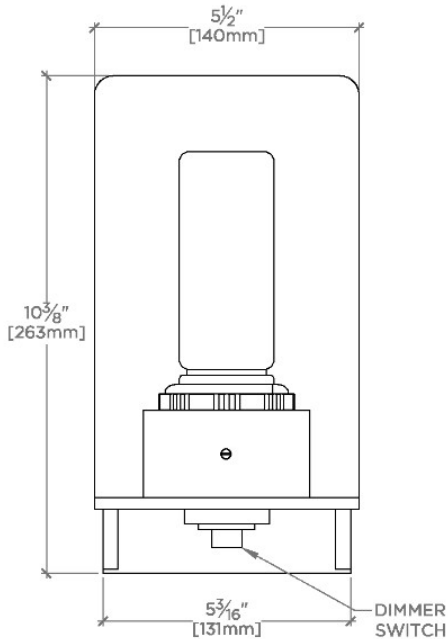

HENRY CHRONOS

CNLT03

Henry Chronos Wall Mounted Single Sconce with Dimmer and Glass Shade

SHOWN IN HENRY CHRONOS WALL MOUNTED SINGLE SCONCE WITH DIMMER AND GLASS SHADE | CNLT03

TECHNICAL DETAILS

Ambient Task: Ambient
Bulb Base Size: G9
Bulb Type: G9 LED
Depth/Width: 5 1/2"
Height: 10 1/4"
Installation Type: Wall Mounted
Interior Exterior Application: Interior Only
Junction Box Orientation: Vertical
Length: 4 15/16"
Number Of Bulbs: One
Orientation: Vertical
Primary Material: Brass
Safety Warnings: Do not exceed max wattage.
Shade Finish: Shiny Opal
Shade Material: Glass
Shade Shape: Cylinder
Suggested Application: All Applications
Voltage: 120V
Wet/Dry: Damp or Dry

CODES & STANDARDS

ETL

PRODUCT FEATURES

Proprietary design

Solid brass with hand-worked glass shade

ETL Listed

Sconce dims at fixture; hangs with shade turned up only

Uses (1) 4W Max, G9 LED, included

CERTIFICATIONS

PRODUCT (NOTES)

HENRY CHRONOS

CNLT03

Henry Chronos Wall Mounted Single Sconce with Dimmer and Glass Shade

TOP VIEW

SCALE: 3"=1'-0"

MOUNTING

SCALE: 3"=1'-0"

FRONT VIEW

SCALE: 3"=1'-0"

SIDE VIEW

SCALE: 3"=1'-0"