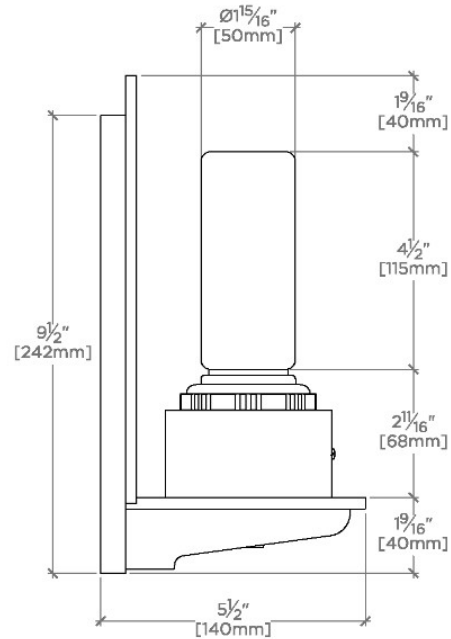

HENRY CHRONOS

CNLT03

Henry Chronos Wall Mounted Single Sconce with Dimmer and Glass Shade

SHOWN IN HENRY CHRONOS WALL MOUNTED SINGLE SCONCE WITH DIMMER AND GLASS SHADE | CNLT03

TECHNICAL DETAILS

Ambient Task: Ambient
Bulb Base Size: G9
Bulb Type: G9 LED
Depth/Width: 5 1/2"
Height: 10 1/4"
Installation Type: Wall Mounted
Interior Exterior Application: Interior Only
Junction Box Orientation: Vertical
Length: 4 15/16"
Number Of Bulbs: One
Orientation: Vertical
Primary Material: Brass
Safety Warnings: Do not exceed max wattage.
Shade Finish: Shiny Opal
Shade Material: Glass
Shade Shape: Cylinder
Suggested Application: All Applications
Voltage: 120V
Wet/Dry: Damp or Dry

CODES & STANDARDS

ETL

PRODUCT FEATURES

Proprietary design

Solid brass with hand-worked glass shade

ETL Listed

Sconce dims at fixture; hangs with shade turned up only

Uses (1) 4W Max, G9 LED, included

CERTIFICATIONS

PRODUCT (NOTES)

HENRY CHRONOS

CNLT03

Henry Chronos Wall Mounted Single Sconce with Dimmer and Glass Shade

TOP VIEW

SCALE: 3"=1'-0"

MOUNTING

SCALE: 3"=1'-0"

FRONT VIEW

SCALE: 3"=1'-0"

SIDE VIEW

SCALE: 3"=1'-0"