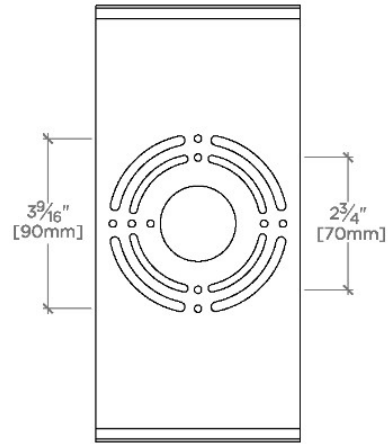

HENRY CHRONOS

CNLT03

Henry Chronos Wall Mounted Single Sconce with Dimmer and Glass Shade

SHOWN IN HENRY CHRONOS WALL MOUNTED SINGLE SCONCE WITH DIMMER AND GLASS SHADE | CNLT03

TECHNICAL DETAILS

Ambient Task: Ambient
Bulb Base Size: G9
Bulb Type: G9 LED
Depth/Width: 5 1/2"
Height: 10 1/4"
Installation Type: Wall Mounted
Interior Exterior Application: Interior Only
Junction Box Orientation: Vertical
Length: 4 15/16"
Number Of Bulbs: One
Orientation: Vertical
Primary Material: Brass
Safety Warnings: Do not exceed max wattage.
Shade Finish: Shiny Opal
Shade Material: Glass
Shade Shape: Cylinder
Suggested Application: All Applications
Voltage: 120V
Wet/Dry: Damp or Dry

CODES & STANDARDS

ETL

PRODUCT FEATURES

Proprietary design

Solid brass with hand-worked glass shade

ETL Listed

Sconce dims at fixture; hangs with shade turned up only

Uses (1) 4W Max, G9 LED, included

CERTIFICATIONS

PRODUCT (NOTES)

HENRY CHRONOS

CNLT03

Henry Chronos Wall Mounted Single Sconce with Dimmer and Glass Shade

TOP VIEW

SCALE: 3"=1'-0"

MOUNTING

SCALE: 3"=1'-0"

FRONT VIEW

SCALE: 3"=1'-0"

SIDE VIEW

SCALE: 3"=1'-0"