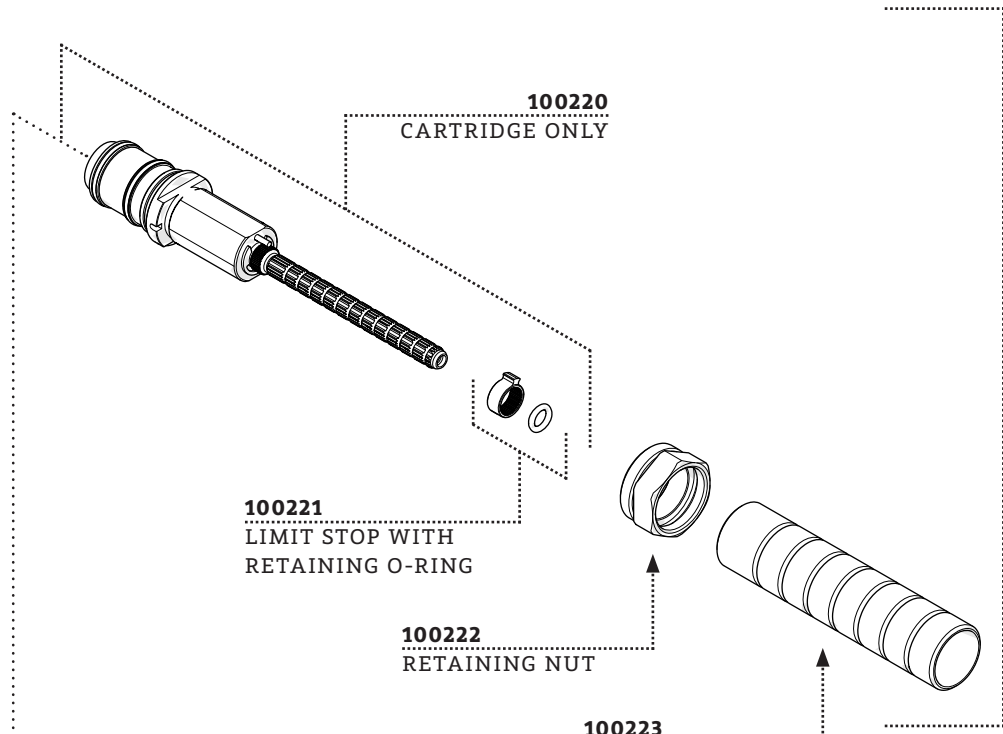

ESTB. 1978

WATERWORKS

SERVICE PARTS

STYLES: GUTH60, GU60TH

* FINISH/COLOR MUST BE SPECIFIED WHEN ORDERING

++ SUPPLIED AS A PAIR

‡ INTERNATIONAL USE ONLY

DATE: 08.03.2020

100219
CARTRIDGE
KIT

100224
FLUSH CAP

100225
SERVICE STOP KIT

100226
TILE GUARD