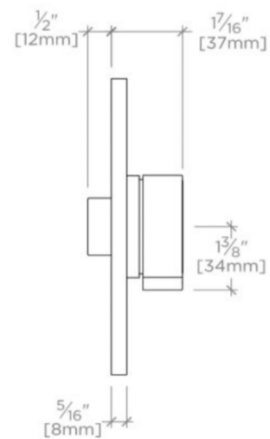

Allows bather to adjust temperature of all waterway outlets with a hot limit safety stop providing anti-scald protection

Features Guilloche Link Pattern Knob Handle

Stocked in Nickel and Brass

Requires rough valve, sold separately: GUTH56 (1/2") or GUTH38 (3/4")

BOND

BTH25C

Bond Union Series Round Thermostatic Control Valve Trim with
Guilloche Link Knob Handle

TOP VIEW SCALE: 3"=1'-0"

FRONT VIEW SCALE: 3"=1'-0"

SIDE VIEW SCALE: 3"=1'-0"