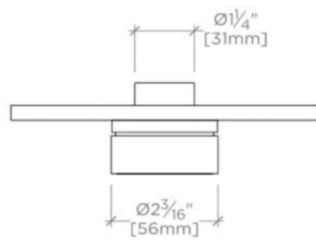

Allows bather to adjust temperature of all waterway outlets with a hot limit safety stop providing anti-scald protection

Features Guilloche Link Pattern Knob Handle

Stocked in Nickel and Brass

Requires rough valve, sold separately: GUTH56 (1/2") or GUTH38 (3/4")

BOND

BTH25C

Bond Union Series Round Thermostatic Control Valve Trim with
Guilloche Link Knob Handle

TOP VIEW SCALE: 3"=1'-0"

FRONT VIEW SCALE: 3"=1'-0"

SIDE VIEW SCALE: 3"=1'-0"