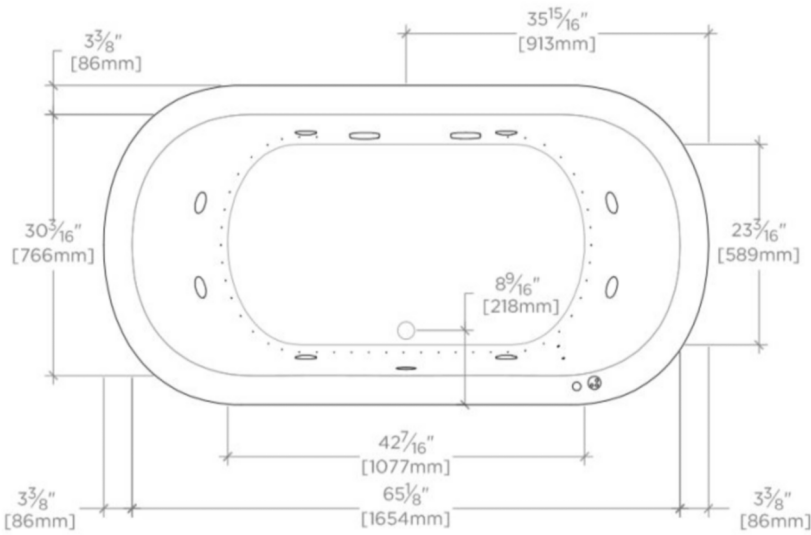

### TECHNICAL DETAILS

ADA Compliance: No  
Assembly / Configuration: One Piece  
Bathing Type: Bathing, Soaking and Showering  
Drilling Option: None  
Electric Requirements: 16" high x 30" wide Access Panel  
Depth / Width: 940 mm  
Height: 559 mm  
Installation Type: Drop In or Undermount  
Item Weight (Filled): 412.76872 kg  
Length: 1829 mm  
Number of Holes: Two Hole  
Overflow Opening: Yes  
Primary Material: Acrylic  
Required Electrical Feeds: 120V/15amp Dedicated Line  
Single or Double Ended: Double Ended  
Suggested Application: Bath

### PRODUCT (NOTES)

Dimensions of fixtures are nominal. Measure your actual product for rough-in details.

## CL5RAW

Classic 72" x 37" x 22" Right Hand Air and Whirlpool Oval Bathtub with Center Drain

TOP VIEW

SCALE: 1/2"=1'-0"

SIDE VIEW

SCALE: 1/2"=1'-0"

END VIEW

SCALE: 1/2"=1'-0"