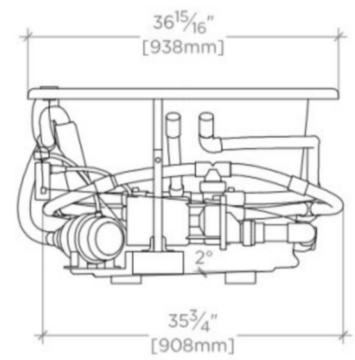

### TECHNICAL DETAILS

ADA Compliance: No  
Assembly / Configuration: One Piece  
Bathing Type: Bathing, Soaking and Showering  
Drilling Option: None  
Electric Requirements: 16" high x 30" wide Access Panel  
Depth / Width: 940 mm  
Height: 559 mm  
Installation Type: Drop In or Undermount  
Item Weight (Filled): 412.76872 kg  
Length: 1829 mm  
Number of Holes: Two Hole  
Overflow Opening: Yes  
Primary Material: Acrylic  
Required Electrical Feeds: 120V/15amp Dedicated Line  
Single or Double Ended: Double Ended  
Suggested Application: Bath

### PRODUCT (NOTES)

Dimensions of fixtures are nominal. Measure your actual product for rough-in details.

## CL5RAW

Classic 72" x 37" x 22" Right Hand Air and Whirlpool Oval Bathtub with Center Drain

TOP VIEW

SCALE: 1/2"=1'-0"

SIDE VIEW

SCALE: 1/2"=1'-0"

END VIEW

SCALE: 1/2"=1'-0"