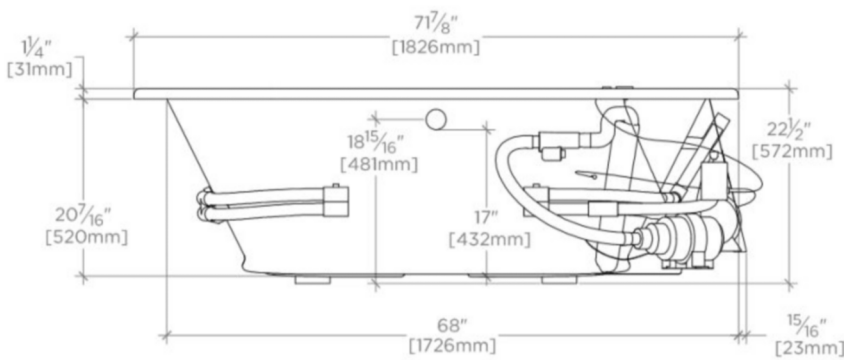

### TECHNICAL DETAILS

ADA Compliance: No  
Assembly / Configuration: One Piece  
Bathing Type: Bathing, Soaking and Showering  
Drilling Option: None  
Electric Requirements: 16" high x 30" wide Access Panel  
Depth / Width: 940 mm  
Height: 559 mm  
Installation Type: Drop In or Undermount  
Item Weight (Filled): 412.76872 kg  
Length: 1829 mm  
Number of Holes: Two Hole  
Overflow Opening: Yes  
Primary Material: Acrylic  
Required Electrical Feeds: 120V/15amp Dedicated Line  
Single or Double Ended: Double Ended  
Suggested Application: Bath

### PRODUCT (NOTES)

Dimensions of fixtures are nominal. Measure your actual product for rough-in details.

## CL5RAW

Classic 72" x 37" x 22" Right Hand Air and Whirlpool Oval Bathtub with Center Drain

TOP VIEW

SCALE: 1/2"=1'-0"

SIDE VIEW

SCALE: 1/2"=1'-0"

END VIEW

SCALE: 1/2"=1'-0"