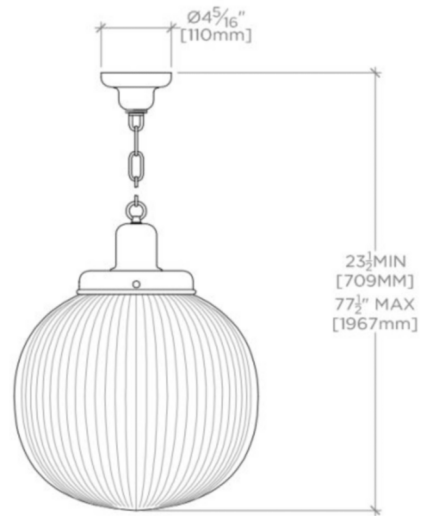

AURORA

AA01LT

Aurora Ceiling Mounted Large Pendant with Glass Shade

SHOWN IN AURORA CEILING MOUNTED LARGE PENDANT WITH GLASS SHADE| AAL01

TECHNICAL DETAILS

Ambient / Task: Ambient
Bulb Base Size: E27
Depth / Width: 381 mm
Height: 597 mm
Installation Type: Ceiling Mounted
Interior / Exterior Application: Interior Only
Length: 381 mm
Number of Bulbs: One
Safety Warnings: Do not exceed max wattage
Shade Finish: Clear
Shade Material: Blown Glass
Shade Shape: Round
Suggested Application: Kitchen
Voltage: 240.0
Wet / Dry: Damp or Dry

INSPIRATION

The large, fluted glass shade of Aurora is an update of early 20th Century prismatic lighting. The ridged shade helps diffuse light more evenly while obscuring the bulbs. As a result, Aurora provides ample lighting with a soft glow. Solid brass fittings.

CODES & STANDARDS

CE

PRODUCT FEATURES

Uses (1) 150W Max Type A21, E27 Base Bulb

AURORA

AA01LT

Aurora Ceiling Mounted Large Pendant with Glass Shade

BOTTOM VIEW SCALE: 1"=1'-0"

FRONT VIEW SCALE: 1"=1'-0"

SIDE VIEW SCALE: 1"=1'-0"