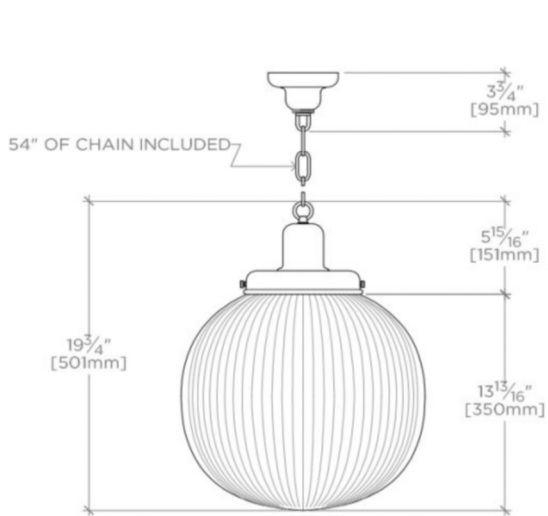

AURORA

AA01LT

Aurora Ceiling Mounted Large Pendant with Glass Shade

SHOWN IN AURORA CEILING MOUNTED LARGE PENDANT WITH GLASS SHADE| AAL01

TECHNICAL DETAILS

Ambient / Task: Ambient
Bulb Base Size: E27
Depth / Width: 381 mm
Height: 597 mm
Installation Type: Ceiling Mounted
Interior / Exterior Application: Interior Only
Length: 381 mm
Number of Bulbs: One
Safety Warnings: Do not exceed max wattage
Shade Finish: Clear
Shade Material: Blown Glass
Shade Shape: Round
Suggested Application: Kitchen
Voltage: 240.0
Wet / Dry: Damp or Dry

INSPIRATION

The large, fluted glass shade of Aurora is an update of early 20th Century prismatic lighting. The ridged shade helps diffuse light more evenly while obscuring the bulbs. As a result, Aurora provides ample lighting with a soft glow. Solid brass fittings.

CODES & STANDARDS

CE

PRODUCT FEATURES

Uses (1) 150W Max Type A21, E27 Base Bulb

AURORA

AA01LT

Aurora Ceiling Mounted Large Pendant with Glass Shade

BOTTOM VIEW SCALE: 1"=1'-0"

FRONT VIEW SCALE: 1"=1'-0"

SIDE VIEW SCALE: 1"=1'-0"