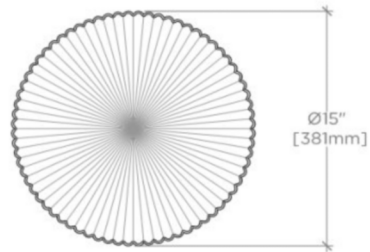

AURORA

AA01LT

Aurora Ceiling Mounted Large Pendant with Glass Shade

SHOWN IN AURORA CEILING MOUNTED LARGE PENDANT WITH GLASS SHADE| AAL01

TECHNICAL DETAILS

Ambient / Task: Ambient
Bulb Base Size: E27
Depth / Width: 381 mm
Height: 597 mm
Installation Type: Ceiling Mounted
Interior / Exterior Application: Interior Only
Length: 381 mm
Number of Bulbs: One
Safety Warnings: Do not exceed max wattage
Shade Finish: Clear
Shade Material: Blown Glass
Shade Shape: Round
Suggested Application: Kitchen
Voltage: 240.0
Wet / Dry: Damp or Dry

CODES & STANDARDS

CE

PRODUCT FEATURES

Uses (1) 150W Max Type A21, E27 Base Bulb

AURORA

AA01LT

Aurora Ceiling Mounted Large Pendant with Glass Shade

BOTTOM VIEW SCALE: 1"=1'-0"

FRONT VIEW SCALE: 1"=1'-0"

SIDE VIEW SCALE: 1"=1'-0"