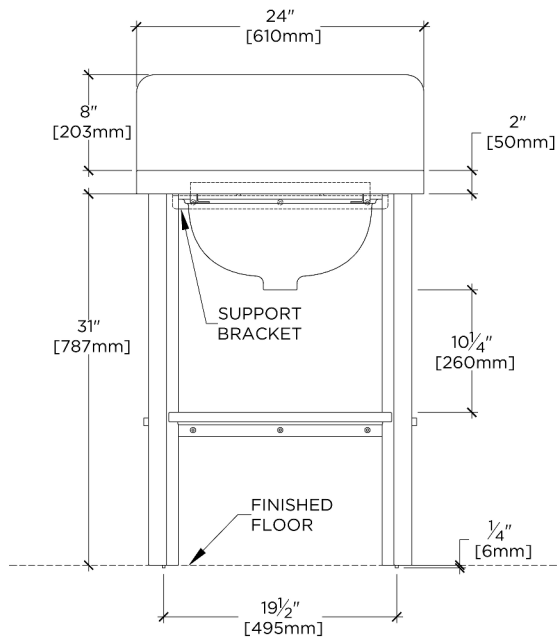

### TECHNICAL DETAILS

Depth To Overflow: 68 mm  
Depth/Width: 559 mm  
Drain Hole Depth: 48 mm  
Drain Hole Diameter: 44 mm  
Drain Style: Center Drain  
Fittings Hole Diameter: 35 mm  
Height: 838 mm  
Length: 610 mm

## Valor

VRWS01

Single Marble two legs with MRLVHU Sink

TOP VIEW

SCALE:  $\frac{3}{4}"=1'-0"$

FRONT VIEW

SCALE:  $\frac{3}{4}"=1'-0"$

SIDE VIEW

SCALE:  $\frac{3}{4}"=1'-0"$