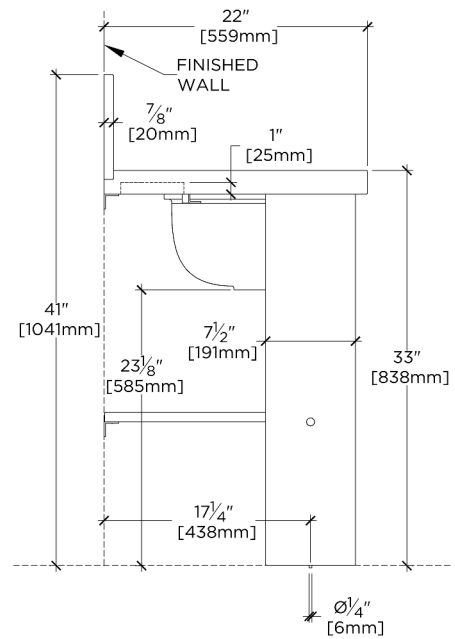

### TECHNICAL DETAILS

Depth To Overflow: 68 mm  
Depth/Width: 559 mm  
Drain Hole Depth: 48 mm  
Drain Hole Diameter: 44 mm  
Drain Style: Center Drain  
Fittings Hole Diameter: 35 mm  
Height: 838 mm  
Length: 610 mm

## Valor

VRWS01

Single Marble two legs with MRLVHU Sink

TOP VIEW

SCALE:  $\frac{3}{4}"=1'-0"$

FRONT VIEW

SCALE:  $\frac{3}{4}"=1'-0"$

SIDE VIEW

SCALE:  $\frac{3}{4}"=1'-0"$