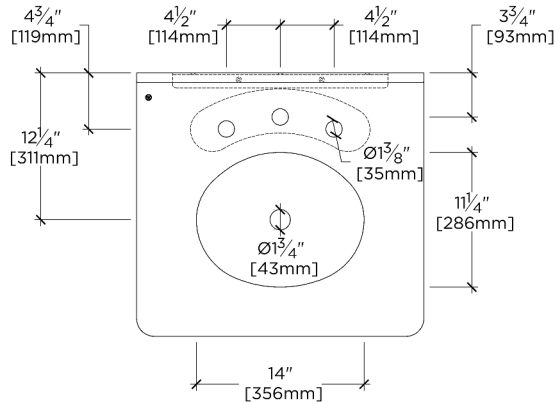

### TECHNICAL DETAILS

Depth To Overflow: 68 mm  
Depth/Width: 559 mm  
Drain Hole Depth: 48 mm  
Drain Hole Diameter: 44 mm  
Drain Style: Center Drain  
Fittings Hole Diameter: 35 mm  
Height: 838 mm  
Length: 610 mm

## Valor

VRWS01

Single Marble two legs with MRLVHU Sink

TOP VIEW

SCALE:  $\frac{3}{4}"=1'-0"$

FRONT VIEW

SCALE:  $\frac{3}{4}"=1'-0"$

SIDE VIEW

SCALE:  $\frac{3}{4}"=1'-0"$