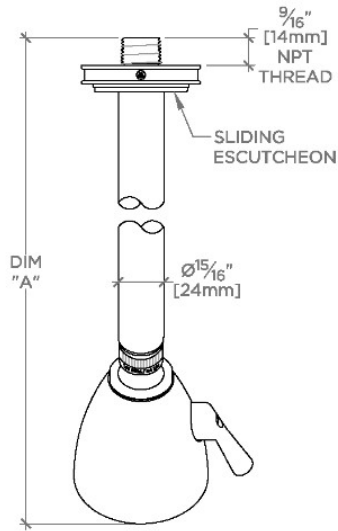

TECHNICAL DETAILS

Adjustable Versus Fixed Spray: Adjustable
 Fittings Hole Diameter: 32 mm
 Flow Restriction Options: 1.5, 1.75, 2.0
 Inlet Connection Size: 1/2"
 Inlet Connection Type: Male NPT
 Pivot: Y
 Primary Material: Brass
 Restricted Maximum Flow Rate: 6.6 liters/min
 Water Pressure Maximum: 6.0 bar
 Water Pressure Minimum: 1.5 bar
 Water Pressure Recommended: 3.0 bar

PRODUCT FEATURES

- Made of Brass
- Features a swivel 2 3/4" showerhead with two adjustable spray patterns
- Includes a 6" wall mounted 45 degree shower arm
- Stocked in Brass, Chrome and Nickel
- Showerhead available in 1.75gpm (6.6L/min) flow rate

CERTIFICATIONS

PRODUCT (NOTES)

Transit

TRS334

Transit 2 3/4" Showerhead with Adjustable Spray with 6" Wall Mounted 45 Degree Shower Arm

TOP VIEW SCALE: 3"=1'-0"

STYLE NO.	DIM "A"	DIM "B"
AES334	10 ¹ / ₁₆ "	6 ¹ / ₄ "
TRS334	[256mm]	[158mm]
AES335	12 ¹ / ₁₆ "	8 ¹ / ₄ "
TRS335	[307mm]	[209mm]

SPRAY PATTERNS

FRONT VIEW SCALE: 3"=1'-0"

SIDE VIEW SCALE: 3"=1'-0"