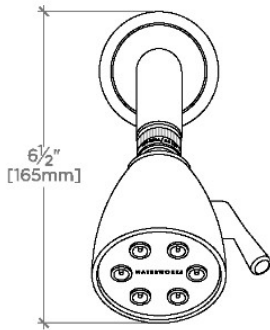

TECHNICAL DETAILS

Adjustable Versus Fixed Spray: Adjustable
 Fittings Hole Diameter: 32 mm
 Flow Restriction Options: 1.5, 1.75, 2.0
 Inlet Connection Size: 1/2"
 Inlet Connection Type: Male NPT
 Pivot: Y
 Primary Material: Brass
 Restricted Maximum Flow Rate: 6.6 liters/min
 Water Pressure Maximum: 6.0 bar
 Water Pressure Minimum: 1.5 bar
 Water Pressure Recommended: 3.0 bar

PRODUCT FEATURES

- Made of Brass
- Features a swivel 2 3/4" showerhead with two adjustable spray patterns
- Includes a 6" wall mounted 45 degree shower arm
- Stocked in Brass, Chrome and Nickel
- Showerhead available in 1.75gpm (6.6L/min) flow rate

CERTIFICATIONS

PRODUCT (NOTES)

Transit

TRS334

Transit 2 3/4" Showerhead with Adjustable Spray with 6" Wall Mounted 45 Degree Shower Arm

TOP VIEW SCALE: 3"=1'-0"

STYLE NO.	DIM "A"	DIM "B"
AES334	10 ¹ / ₁₆ "	6 ¹ / ₄ "
TRS334	[256mm]	[158mm]
AES335	12 ¹ / ₁₆ "	8 ¹ / ₄ "
TRS335	[307mm]	[209mm]

SPRAY PATTERNS

FRONT VIEW SCALE: 3"=1'-0"

SIDE VIEW SCALE: 3"=1'-0"