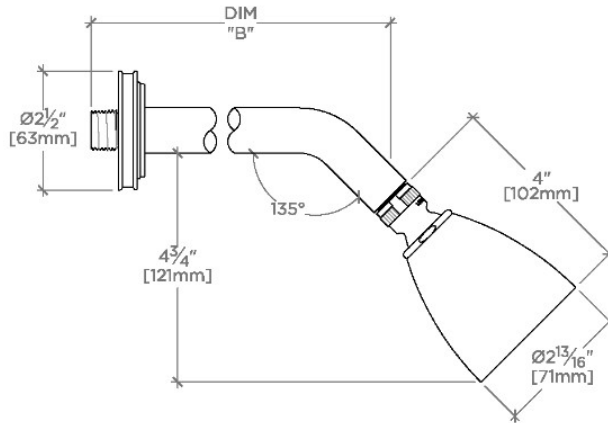

TECHNICAL DETAILS

Adjustable Versus Fixed Spray: Adjustable
 Fittings Hole Diameter: 32 mm
 Flow Restriction Options: 1.5, 1.75, 2.0
 Inlet Connection Size: 1/2"
 Inlet Connection Type: Male NPT
 Pivot: Y
 Primary Material: Brass
 Restricted Maximum Flow Rate: 6.6 liters/min
 Water Pressure Maximum: 6.0 bar
 Water Pressure Minimum: 1.5 bar
 Water Pressure Recommended: 3.0 bar

PRODUCT FEATURES

- Made of Brass
- Features a swivel 2 3/4" showerhead with two adjustable spray patterns
- Includes a 6" wall mounted 45 degree shower arm
- Stocked in Brass, Chrome and Nickel
- Showerhead available in 1.75gpm (6.6L/min) flow rate

CERTIFICATIONS

PRODUCT (NOTES)

Transit

TRS334

Transit 2 3/4" Showerhead with Adjustable Spray with 6" Wall Mounted 45 Degree Shower Arm

TOP VIEW SCALE: 3"=1'-0"

STYLE NO.	DIM "A"	DIM "B"
AES334	10 ¹ / ₁₆ "	6 ¹ / ₄ "
TRS334	[256mm]	[158mm]
AES335	12 ¹ / ₁₆ "	8 ¹ / ₄ "
TRS335	[307mm]	[209mm]

SPRAY PATTERNS

FRONT VIEW SCALE: 3"=1'-0"

SIDE VIEW SCALE: 3"=1'-0"