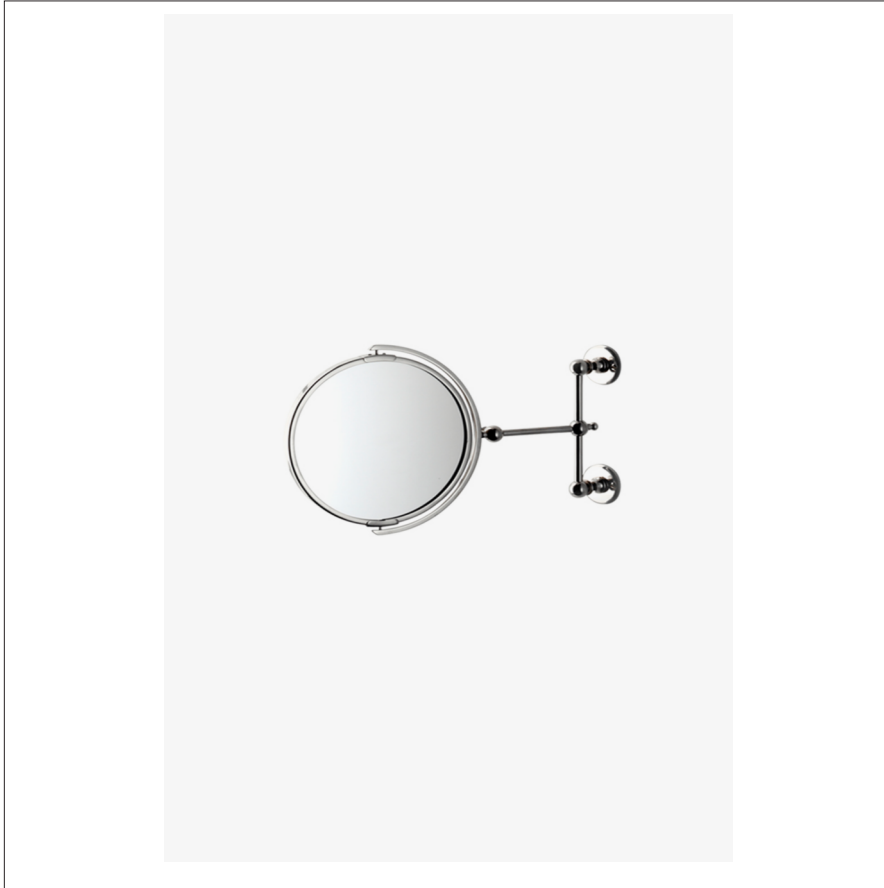

CRYSTAL

CRMR41

Crystal Wall Mounted 6 1/4" dia. Magnifying Extension Mirror

SHOWN IN CRYSTAL WALL MOUNTED 6 1/4" DIA. MAGNIFYING EXTENSION MIRROR| CRMR41

TECHNICAL DETAILS

Depth / Width: 325 mm
Height: 202 mm
Length: 44 mm
Mirror Extension Length: 327 mm
Primary Material: Metal
Suggested Application: Bath

INSPIRATION

Comprehensive and universal, the classic design of Crystal is appropriate to partner with any line of fittings and fixtures from modern to traditional. The weight and quality of these handcrafted pieces is unsurpassed.

PRODUCT FEATURES

Extends out from the wall on the horizontal arm. Pivots on the vertical arms to fold flat to the wall for storage.

6 1/4" D Double sided mirror with 3X & 1X Magnification

Made from Brass and Mirrored Glass

Chrome, Matte Nickel & Nickel Finishes

PRODUCT (NOTES)

Double sided mirror. 3x magnification on one side; 1x magnification on the other

WATERWORKS

CRYSTAL

CRMR41

Crystal Wall Mounted 6 1/4" dia. Magnifying Extension Mirror