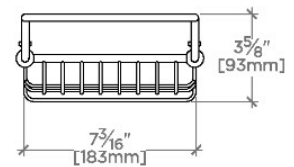

CODES & STANDARDS

PRODUCT FEATURES

27 1/2" - 32 1/2"L x 7 13/16"W x 3 5/8"H

Made from Brass

Defined elegance. Essentials has a European sophistication with a timeless sense of chic.

Care and Cleaning: To clean the finish, wipe gently with a soft damp cloth and then with a soft dry towel. A mild soap solution can be used for daily cleaning.

Made in United Kingdom

CERTIFICATIONS

PRODUCT (NOTES)

Essentials Small Adjustable Tub Rack

TOP VIEW

SCALE: 1/2"=1'-0"

FRONT VIEW

SCALE: 1/2"=1'-0"

SIDE VIEW

SCALE: 1/2"=1'-0"