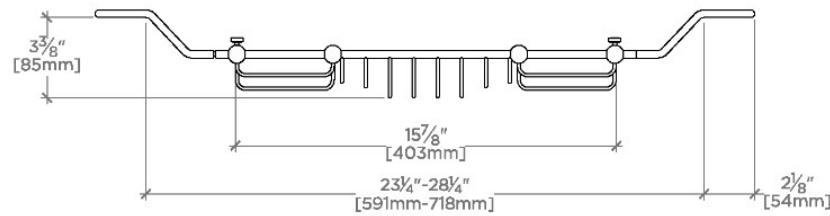

CODES & STANDARDS

PRODUCT FEATURES

27 1/2" - 32 1/2"L x 7 13/16"W x 3 5/8"H

Made from Brass

Defined elegance. Essentials has a European sophistication with a timeless sense of chic.

Care and Cleaning: To clean the finish, wipe gently with a soft damp cloth and then with a soft dry towel. A mild soap solution can be used for daily cleaning.

Made in United Kingdom

CERTIFICATIONS

PRODUCT (NOTES)

Essentials Small Adjustable Tub Rack

TOP VIEW

SCALE: 1/2"=1'-0"

FRONT VIEW

SCALE: 1/2"=1'-0"

SIDE VIEW

SCALE: 1/2"=1'-0"