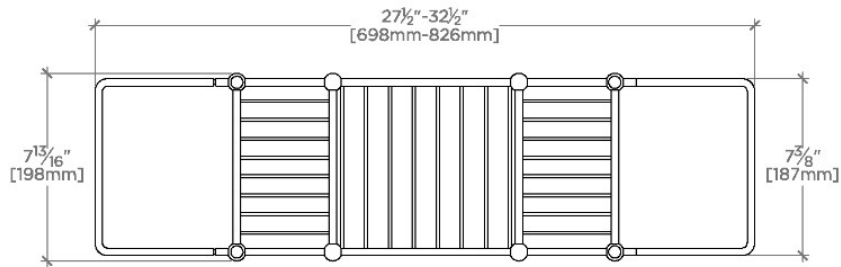

CODES & STANDARDS

PRODUCT FEATURES

27 1/2" - 32 1/2"L x 7 13/16"W x 3 5/8"H

Made from Brass

Defined elegance. Essentials has a European sophistication with a timeless sense of chic.

Care and Cleaning: To clean the finish, wipe gently with a soft damp cloth and then with a soft dry towel. A mild soap solution can be used for daily cleaning.

Made in United Kingdom

CERTIFICATIONS

PRODUCT (NOTES)

Essentials Small Adjustable Tub Rack

TOP VIEW

SCALE: 1/2"=1'-0"

FRONT VIEW

SCALE: 1/2"=1'-0"

SIDE VIEW

SCALE: 1/2"=1'-0"