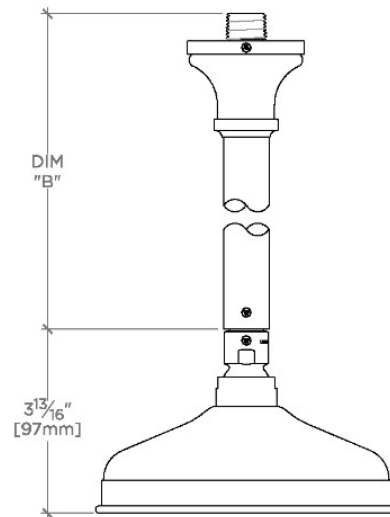

JULIA

JUS160

Julia 6" Showerhead with 6" Ceiling Mounted Shower Arm

SHOWN IN JULIA 6" SHOWERHEAD WITH 6" CEILING MOUNTED SHOWER ARM | JUS160

TECHNICAL DETAILS

Adjustable Versus Fixed Spray: Fixed
 Fittings Hole Diameter: 1 1/4"
 Flow Restriction Options: 1.5, 1.75, 2.0
 Inlet Connection Size: 1/2"
 Inlet Connection Type: Male NPT
 Pivot: Y
 Primary Material: Brass
 Restricted Maximum Flow Rate: 1.75 gpm
 Water Pressure Maximum: 85.0 psi
 Water Pressure Minimum: 20.0 psi
 Water Pressure Recommended: 45.0 psi

Includes a 6" ceiling mounted shower arm

Stocked in Brass, Chrome, Nickel and Matte Nickel

Showerhead available in 1.75gpm (6.6L/min) flow rate

CERTIFICATIONS

PRODUCT (NOTES)

WATERWORKS

JULIA

JUS160

Julia 6" Showerhead with 6" Ceiling Mounted Shower Arm

CEILING VIEW

SCALE: 3"=1'-0"

STYLE NO.	DIM "A"	DIM "B"
ETS160	10 ³ / ₈ " [264mm]	6 ⁹ / ₁₆ " [167mm]
FRS160		
JUS160		
ETS161	16 ³ / ₈ " [417mm]	12 ⁹ / ₁₆ " [319mm]
FRS161		
JUS161		

FRONT VIEW

SCALE: 3"=1'-0"

SIDE VIEW

SCALE: 3"=1'-0"