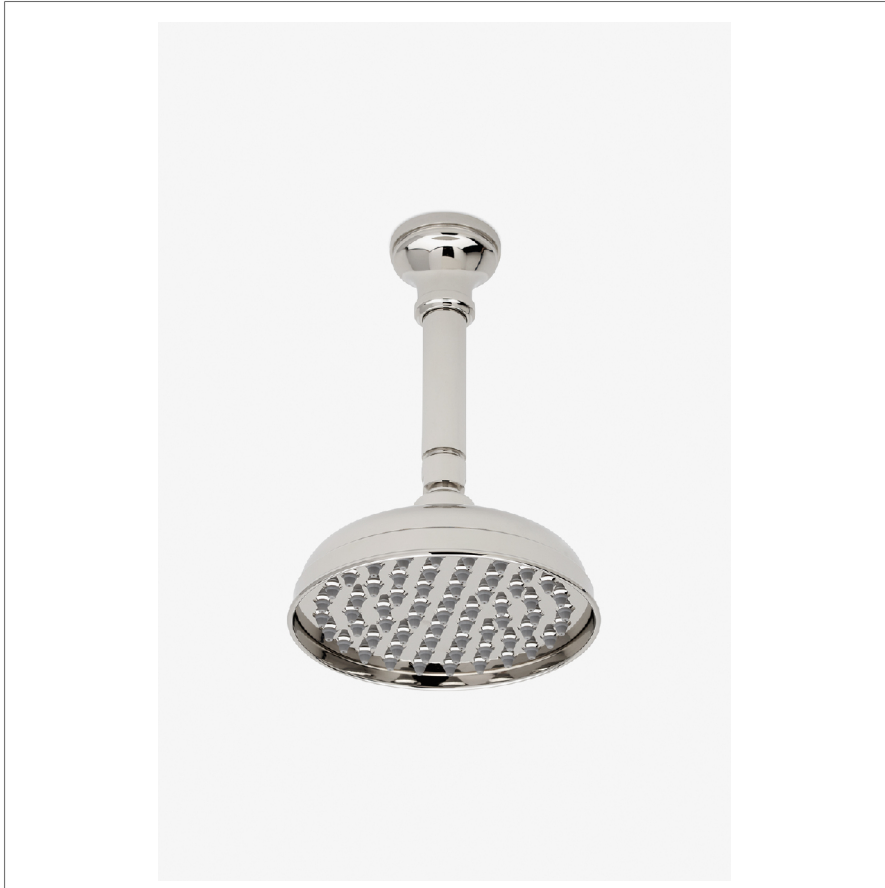

JULIA

JUS160

Julia 6" Showerhead with 6" Ceiling Mounted Shower Arm

SHOWN IN JULIA 6" SHOWERHEAD WITH 6" CEILING MOUNTED SHOWER ARM | JUS160

TECHNICAL DETAILS

Adjustable Versus Fixed Spray: Fixed
 Fittings Hole Diameter: 1 1/4"
 Flow Restriction Options: 1.5, 1.75, 2.0
 Inlet Connection Size: 1/2"
 Inlet Connection Type: Male NPT
 Pivot: Y
 Primary Material: Brass
 Restricted Maximum Flow Rate: 1.75 gpm
 Water Pressure Maximum: 85.0 psi
 Water Pressure Minimum: 20.0 psi
 Water Pressure Recommended: 45.0 psi

INSPIRATION

An interpretation of 1920s French country, Julia speaks to decoration and intricate design displayed through beautifully composed turnings. These details embody the robust, signature high profile spout enabling Julia to transition fluidly from informal to formal environments.

CODES & STANDARDS

JUS160X, ASME A112.18.1/CSA B125.1, CEC(1.5GPM & 1.75GPM Only), WaterSense(1.5GPM, 1.75GPM & 2.0GPM Only), DOE, State of MA

PRODUCT FEATURES

Made of Brass

Features a swivel 6" showerhead with easy clean rubber nozzles

Includes a 6" ceiling mounted shower arm

Stocked in Brass, Chrome, Nickel and Matte Nickel

Showerhead available in 1.75gpm (6.6L/min) flow rate

CERTIFICATIONS

PRODUCT (NOTES)

WATERWORKS

JULIA

JUS160