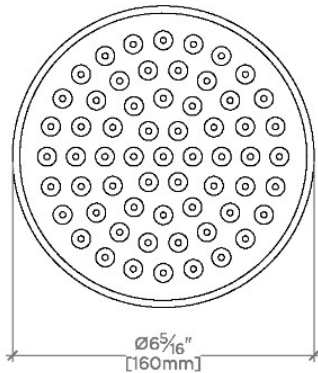

JULIA

JUS160

Julia 6" Showerhead with 6" Ceiling Mounted Shower Arm

SHOWN IN JULIA 6" SHOWERHEAD WITH 6" CEILING MOUNTED SHOWER ARM | JUS160

TECHNICAL DETAILS

Adjustable Versus Fixed Spray: Fixed
 Fittings Hole Diameter: 1 1/4"
 Flow Restriction Options: 1.5, 1.75, 2.0
 Inlet Connection Size: 1/2"
 Inlet Connection Type: Male NPT
 Pivot: Y
 Primary Material: Brass
 Restricted Maximum Flow Rate: 1.75 gpm
 Water Pressure Maximum: 85.0 psi
 Water Pressure Minimum: 20.0 psi
 Water Pressure Recommended: 45.0 psi

Includes a 6" ceiling mounted shower arm

Stocked in Brass, Chrome, Nickel and Matte Nickel

Showerhead available in 1.75gpm (6.6L/min) flow rate

CERTIFICATIONS

PRODUCT (NOTES)

WATERWORKS

JULIA

JUS160

Julia 6" Showerhead with 6" Ceiling Mounted Shower Arm

CEILING VIEW

SCALE: 3"=1'-0"

STYLE NO.	DIM "A"	DIM "B"
ETS160	10 ³ / ₈ " [264mm]	6 ⁹ / ₁₆ " [167mm]
FRS160		
JUS160		
ETS161	16 ³ / ₈ " [417mm]	12 ⁹ / ₁₆ " [319mm]
FRS161		
JUS161		

FRONT VIEW

SCALE: 3"=1'-0"

SIDE VIEW

SCALE: 3"=1'-0"