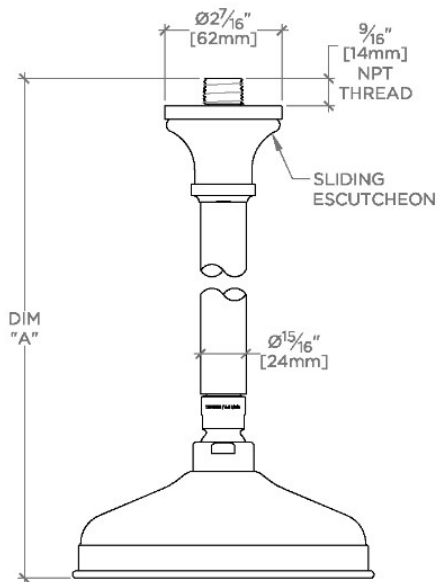

JULIA

JUS160

Julia 6" Showerhead with 6" Ceiling Mounted Shower Arm

SHOWN IN JULIA 6" SHOWERHEAD WITH 6" CEILING MOUNTED SHOWER ARM | JUS160

TECHNICAL DETAILS

Adjustable Versus Fixed Spray: Fixed
 Fittings Hole Diameter: 1 1/4"
 Flow Restriction Options: 1.5, 1.75, 2.0
 Inlet Connection Size: 1/2"
 Inlet Connection Type: Male NPT
 Pivot: Y
 Primary Material: Brass
 Restricted Maximum Flow Rate: 1.75 gpm
 Water Pressure Maximum: 85.0 psi
 Water Pressure Minimum: 20.0 psi
 Water Pressure Recommended: 45.0 psi

Includes a 6" ceiling mounted shower arm

Stocked in Brass, Chrome, Nickel and Matte Nickel

Showerhead available in 1.75gpm (6.6L/min) flow rate

CERTIFICATIONS

PRODUCT (NOTES)

WATERWORKS

JULIA

JUS160

Julia 6" Showerhead with 6" Ceiling Mounted Shower Arm

CEILING VIEW

SCALE: 3"=1'-0"

STYLE NO.	DIM "A"	DIM "B"
ETS160	10 ³ / ₈ " [264mm]	6 ⁹ / ₁₆ " [167mm]
FRS160		
JUS160		
ETS161	16 ³ / ₈ " [417mm]	12 ⁹ / ₁₆ " [319mm]
FRS161		
JUS161		

FRONT VIEW

SCALE: 3"=1'-0"

SIDE VIEW

SCALE: 3"=1'-0"