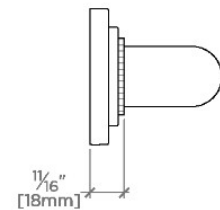

## Essentials

EGB324

Essentials Transitional 24" Grab Bar

STYLE NO.	DESCRIPTION	LENGTH
EGB312	Essentials Transitional 12" Grab Bar	12" [305mm]
EGB318	Essentials Transitional 18" Grab Bar	18" [457mm]
EGB324	Essentials Transitional 24" Grab Bar	24" [610mm]

TOP VIEW

SCALE: 3"=1'-0"

FRONT VIEW

SCALE: 3"=1'-0"

SIDE VIEW

SCALE: 3"=1'-0"