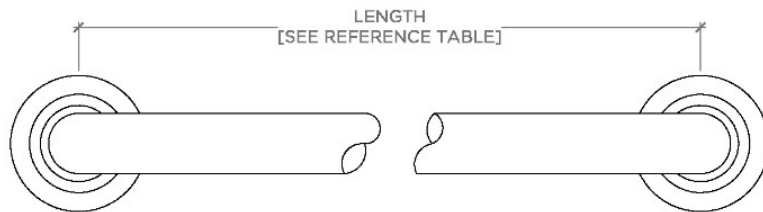

## Essentials

EGB324

Essentials Transitional 24" Grab Bar

STYLE NO.	DESCRIPTION	LENGTH
EGB312	Essentials Transitional 12" Grab Bar	12" [305mm]
EGB318	Essentials Transitional 18" Grab Bar	18" [457mm]
EGB324	Essentials Transitional 24" Grab Bar	24" [610mm]

TOP VIEW

SCALE: 3"=1'-0"

FRONT VIEW

SCALE: 3"=1'-0"

SIDE VIEW

SCALE: 3"=1'-0"