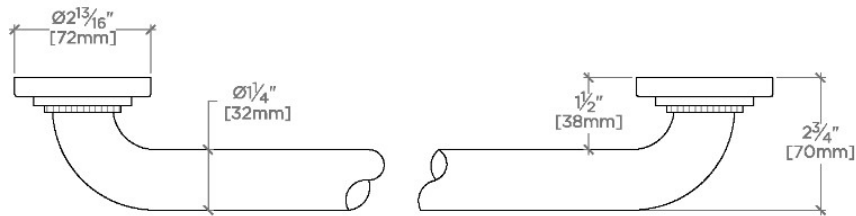

## Essentials

EGB324

Essentials Transitional 24" Grab Bar

STYLE NO.	DESCRIPTION	LENGTH
EGB312	Essentials Transitional 12" Grab Bar	12" [305mm]
EGB318	Essentials Transitional 18" Grab Bar	18" [457mm]
EGB324	Essentials Transitional 24" Grab Bar	24" [610mm]

TOP VIEW

SCALE: 3"=1'-0"

FRONT VIEW

SCALE: 3"=1'-0"

SIDE VIEW

SCALE: 3"=1'-0"