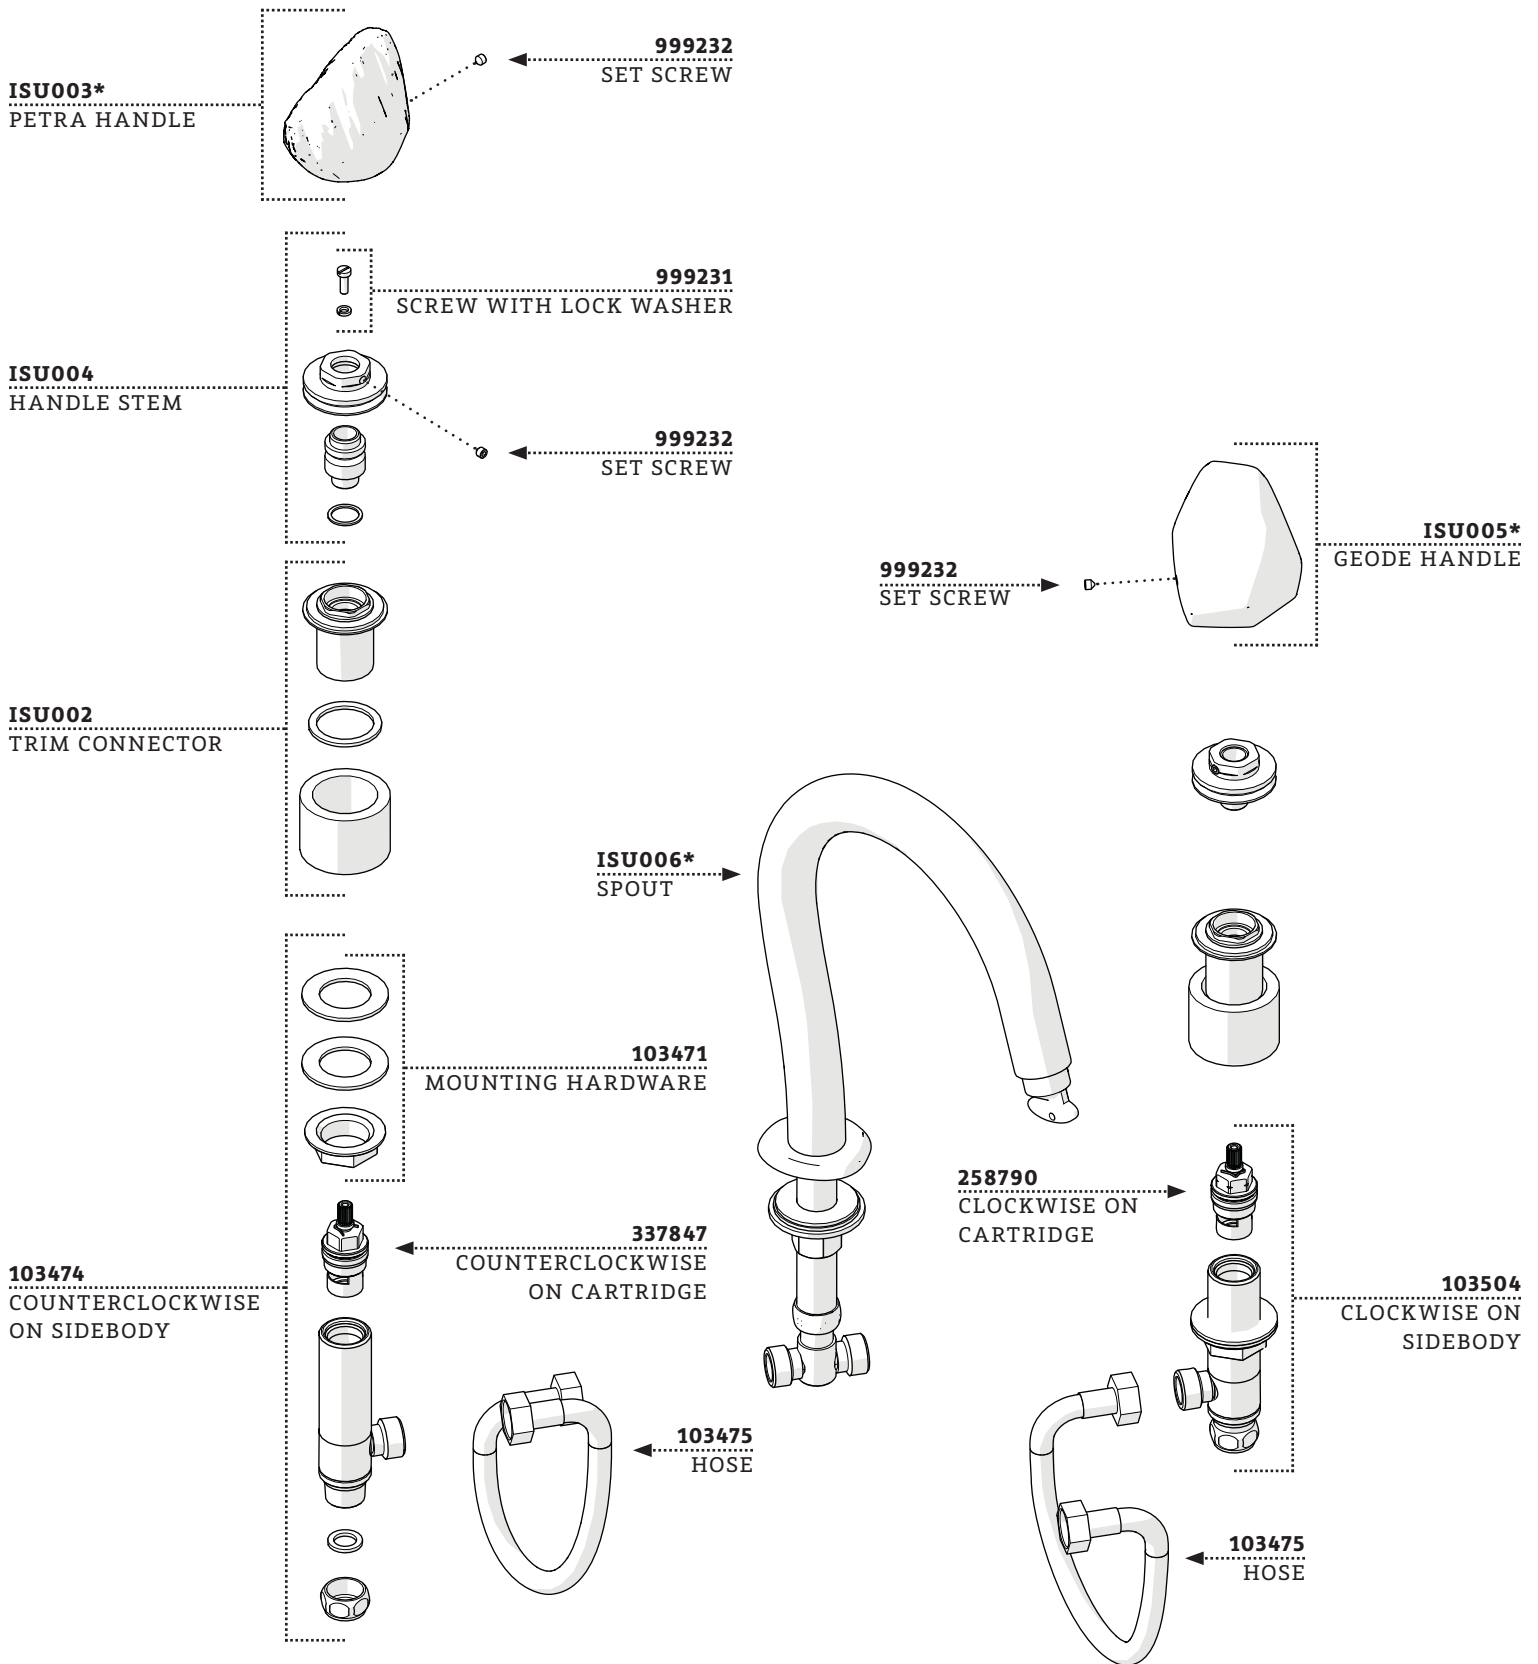

ESTB. 1978

WATERWORKS

SERVICE PARTS

STYLES: ISLS21, ISLS25

*FINISH/COLOR MUST BE SPECIFIED WHEN ORDERING
++SUPPLIED AS A PAIR

DOCUMENT: SPIS02_REV01

ESTB. 1978

WATERWORKS

SERVICE PARTS

STYLES: ISLS21, ISLS25

*FINISH/COLOR MUST BE SPECIFIED WHEN ORDERING
++SUPPLIED AS A PAIR

DOCUMENT: SPIS02_REV01