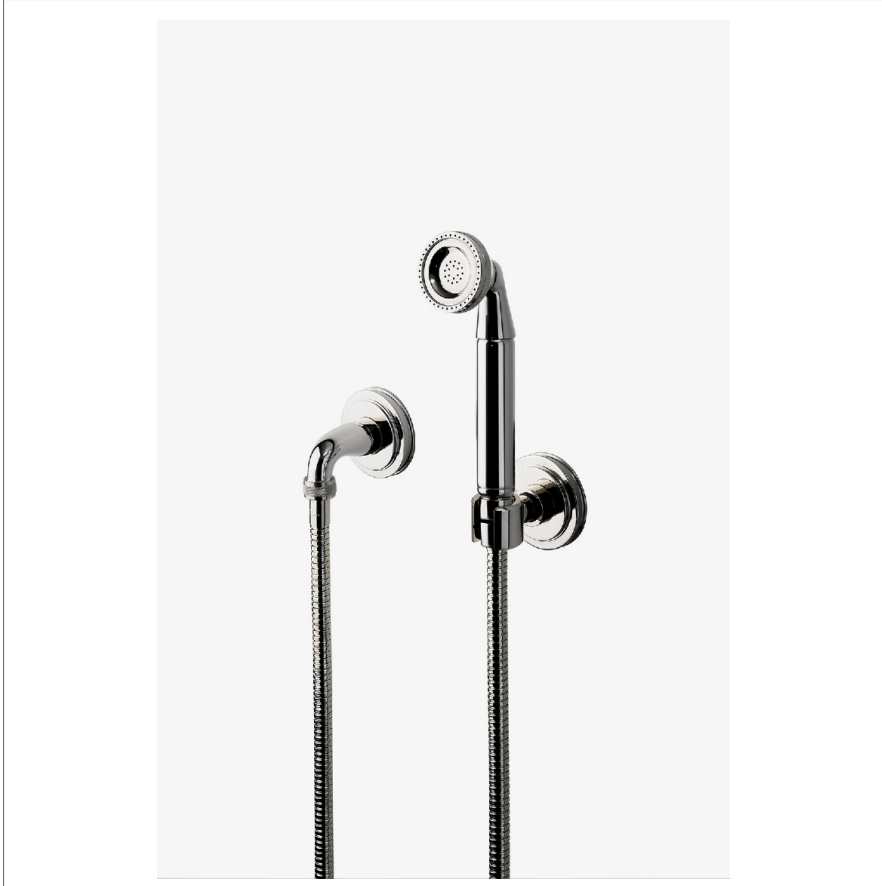

AERO

AEHS25

Aero Handshower On Hook with Metal Handle

SHOWN IN AERO HANDSHOWER ON HOOK WITH METAL HANDLE | AEHS25

TECHNICAL DETAILS

ADA Compliance: When installed per ADA guidelines
 Adjustable Levelers Feet: N
 Adjustable Versus Fixed Spray: Fixed Spray
 Depth/Width: 4 1/4"
 Diameter Of Head: 1 15/16"
 Escutcheon Primary Material: Brass
 Fittings Hole Diameter: 1 1/4"
 Garbage Disposal: N
 Handshower Spray Hose Length: 59"
 Height: 10 1/2"
 Inlet Connection Size: 1/2"
 Inlet Connection Type: Female NPT
 Installation Type: Wall Mounted
 Integrated Diverter: N
 Integrated Sensor Disk: N
 Interior Finish Of Trapway: N
 Length: 10 1/2"
 Pivot: N
 Primary Material: Brass
 Sink Visibility: N
 Sound Proofing: N
 Spray Included In Unit: N
 Suggested Application: Bath
 Water Pressure Maximum: 75.0 psi
 Water Pressure Minimum: 20.0 psi
 Water Pressure Recommended: 45.0 psi

INSPIRATION

Inspired by the stepped detail of 19th century telescopes, Aero is a combination of historical reference with a contemporary temperament. The result is original and modern, bringing a look of updated elegance.

Stocked in Chrome and Nickel

Stocked in 2.5gpm (9.5L/min) flow rate. Alternate flow regulation of 1.75gpm (6.6/min) also available as special order

CERTIFICATIONS

PRODUCT (NOTES)

Aero Handshower On Hook with Metal Handle

TOP VIEW

SCALE: 1/2"=1'-0"

ADAPTER INCLUDED - INTERNATIONAL USE ONLY

FRONT VIEW

SCALE: 1/2"=1'-0"

SIDE VIEW

SCALE: 1/2"=1'-0"