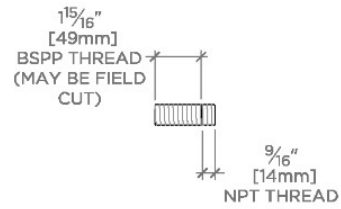

AERO

AEHS25

Aero Handshower On Hook with Metal Handle

SHOWN IN AERO HANDSHOWER ON HOOK WITH METAL HANDLE | AEHS25

TECHNICAL DETAILS

ADA Compliance: When installed per ADA guidelines
 Adjustable Levelers Feet: N
 Adjustable Versus Fixed Spray: Fixed Spray
 Depth/Width: 4 1/4"
 Diameter Of Head: 1 15/16"
 Escutcheon Primary Material: Brass
 Fittings Hole Diameter: 1 1/4"
 Garbage Disposal: N
 Handshower Spray Hose Length: 59"
 Height: 10 1/2"
 Inlet Connection Size: 1/2"
 Inlet Connection Type: Female NPT
 Installation Type: Wall Mounted
 Integrated Diverter: N
 Integrated Sensor Disk: N
 Interior Finish Of Trapway: N
 Length: 10 1/2"
 Pivot: N
 Primary Material: Brass
 Sink Visibility: N
 Sound Proofing: N
 Spray Included In Unit: N
 Suggested Application: Bath
 Water Pressure Maximum: 75.0 psi
 Water Pressure Minimum: 20.0 psi
 Water Pressure Recommended: 45.0 psi

Stocked in Chrome and Nickel

Stocked in 2.5gpm (9.5L/min) flow rate. Alternate flow regulation of 1.75gpm (6.6/min) also available as special order

CERTIFICATIONS

PRODUCT (NOTES)

Aero Handshower On Hook with Metal Handle

TOP VIEW

SCALE: 1/2"=1'-0"

ADAPTER INCLUDED - INTERNATIONAL USE ONLY

FRONT VIEW

SCALE: 1/2"=1'-0"

SIDE VIEW

SCALE: 1/2"=1'-0"