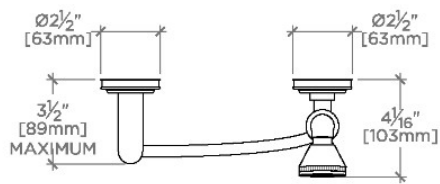

AERO

AEHS25

Aero Handshower On Hook with Metal Handle

SHOWN IN AERO HANDSHOWER ON HOOK WITH METAL HANDLE | AEHS25

TECHNICAL DETAILS

ADA Compliance: When installed per ADA guidelines
 Adjustable Levelers Feet: N
 Adjustable Versus Fixed Spray: Fixed Spray
 Depth/Width: 4 1/4"
 Diameter Of Head: 1 15/16"
 Escutcheon Primary Material: Brass
 Fittings Hole Diameter: 1 1/4"
 Garbage Disposal: N
 Handshower Spray Hose Length: 59"
 Height: 10 1/2"
 Inlet Connection Size: 1/2"
 Inlet Connection Type: Female NPT
 Installation Type: Wall Mounted
 Integrated Diverter: N
 Integrated Sensor Disk: N
 Interior Finish Of Trapway: N
 Length: 10 1/2"
 Pivot: N
 Primary Material: Brass
 Sink Visibility: N
 Sound Proofing: N
 Spray Included In Unit: N
 Suggested Application: Bath
 Water Pressure Maximum: 75.0 psi
 Water Pressure Minimum: 20.0 psi
 Water Pressure Recommended: 45.0 psi

Stocked in Chrome and Nickel

Stocked in 2.5gpm (9.5L/min) flow rate. Alternate flow regulation of 1.75gpm (6.6/min) also available as special order

CERTIFICATIONS

PRODUCT (NOTES)

Aero Handshower On Hook with Metal Handle

TOP VIEW

SCALE: 1/2"=1'-0"

ADAPTER INCLUDED - INTERNATIONAL USE ONLY

FRONT VIEW

SCALE: 1/2"=1'-0"

SIDE VIEW

SCALE: 1/2"=1'-0"