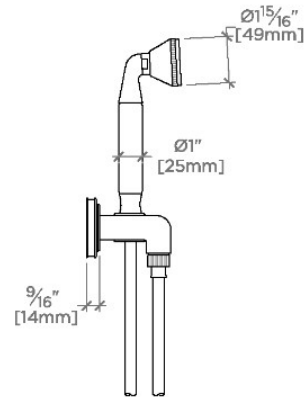

AERO

AEHS25

Aero Handshower On Hook with Metal Handle

SHOWN IN AERO HANDSHOWER ON HOOK WITH METAL HANDLE | AEHS25

TECHNICAL DETAILS

ADA Compliance: When installed per ADA guidelines
 Adjustable Levelers Feet: N
 Adjustable Versus Fixed Spray: Fixed Spray
 Depth/Width: 4 1/4"
 Diameter Of Head: 1 15/16"
 Escutcheon Primary Material: Brass
 Fittings Hole Diameter: 1 1/4"
 Garbage Disposal: N
 Handshower Spray Hose Length: 59"
 Height: 10 1/2"
 Inlet Connection Size: 1/2"
 Inlet Connection Type: Female NPT
 Installation Type: Wall Mounted
 Integrated Diverter: N
 Integrated Sensor Disk: N
 Interior Finish Of Trapway: N
 Length: 10 1/2"
 Pivot: N
 Primary Material: Brass
 Sink Visibility: N
 Sound Proofing: N
 Spray Included In Unit: N
 Suggested Application: Bath
 Water Pressure Maximum: 75.0 psi
 Water Pressure Minimum: 20.0 psi
 Water Pressure Recommended: 45.0 psi

CODES & STANDARDS

ASME A112.18.1/CSA B125.1, Waterworks Handshowers use check valves compliant to ASME A112.18.3 for backflow protection. State of MA, CEC

PRODUCT FEATURES

2" head with adjustable spray

Features signature stepped and gadrooned details on escutcheon

Stocked in Chrome and Nickel

Stocked in 2.5gpm (9.5L/min) flow rate. Alternate flow regulation of 1.75gpm (6.6/min) also available as special order

CERTIFICATIONS

PRODUCT (NOTES)

Aero Handshower On Hook with Metal Handle

TOP VIEW

SCALE: 1/2"=1'-0"

ADAPTER INCLUDED - INTERNATIONAL USE ONLY

FRONT VIEW

SCALE: 1/2"=1'-0"

SIDE VIEW

SCALE: 1/2"=1'-0"