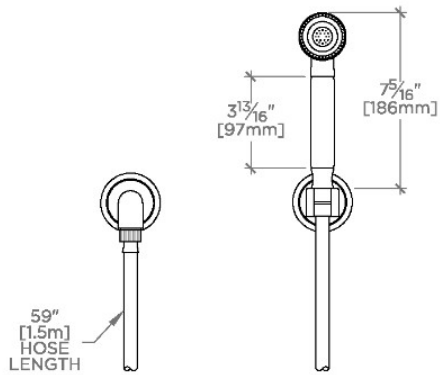

AERO

AEHS25

Aero Handshower On Hook with Metal Handle

SHOWN IN AERO HANDSHOWER ON HOOK WITH METAL HANDLE | AEHS25

TECHNICAL DETAILS

ADA Compliance: When installed per ADA guidelines
 Adjustable Levelers Feet: N
 Adjustable Versus Fixed Spray: Fixed Spray
 Depth/Width: 4 1/4"
 Diameter Of Head: 1 15/16"
 Escutcheon Primary Material: Brass
 Fittings Hole Diameter: 1 1/4"
 Garbage Disposal: N
 Handshower Spray Hose Length: 59"
 Height: 10 1/2"
 Inlet Connection Size: 1/2"
 Inlet Connection Type: Female NPT
 Installation Type: Wall Mounted
 Integrated Diverter: N
 Integrated Sensor Disk: N
 Interior Finish Of Trapway: N
 Length: 10 1/2"
 Pivot: N
 Primary Material: Brass
 Sink Visibility: N
 Sound Proofing: N
 Spray Included In Unit: N
 Suggested Application: Bath
 Water Pressure Maximum: 75.0 psi
 Water Pressure Minimum: 20.0 psi
 Water Pressure Recommended: 45.0 psi

CODES & STANDARDS

ASME A112.18.1/CSA B125.1, Waterworks Handshowers use check valves compliant to ASME A112.18.3 for backflow protection. State of MA, CEC

PRODUCT FEATURES

2" head with adjustable spray

Features signature stepped and gadrooned details on escutcheon

Stocked in Chrome and Nickel

Stocked in 2.5gpm (9.5L/min) flow rate. Alternate flow regulation of 1.75gpm (6.6/min) also available as special order

CERTIFICATIONS

PRODUCT (NOTES)

Aero Handshower On Hook with Metal Handle

TOP VIEW

SCALE: 1/2"=1'-0"

ADAPTER INCLUDED - INTERNATIONAL USE ONLY

FRONT VIEW

SCALE: 1/2"=1'-0"

SIDE VIEW

SCALE: 1/2"=1'-0"