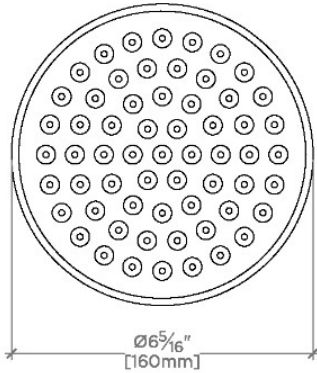

Foro

FRS161

Foro 6" Showerhead with 12" Ceiling Mounted Shower Arm

SHOWN IN FORO 6" SHOWERHEAD WITH 12" CEILING MOUNTED SHOWER ARM | FRS161

TECHNICAL DETAILS

Adjustable Versus Fixed Spray: Fixed
 Fittings Hole Diameter: 32 mm
 Flow Restriction Options: 1.5, 1.75, 2.0
 Inlet Connection Size: 1/2"
 Inlet Connection Type: Male NPT
 Pivot: Y
 Primary Material: Brass
 Restricted Maximum Flow Rate: 6.6 liters/min
 Water Pressure Maximum: 6.0 bar
 Water Pressure Minimum: 1.5 bar
 Water Pressure Recommended: 3.0 bar

PRODUCT FEATURES

- Made of Brass
- Features a swivel 6" showerhead with easy clean rubber nozzles
- Includes a 12" ceiling mounted shower arm
- Stocked in Brass, Chrome, Nickel and Matte Nickel
- Showerhead available in 1.75gpm (6.6L/min) flow rate

CERTIFICATIONS

PRODUCT (NOTES)

WATERWORKS

Foro

FRS161

Foro 6" Showerhead with 12" Ceiling Mounted Shower Arm

CEILING VIEW

SCALE: 3"=1'-0"

STYLE NO.	DIM "A"	DIM "B"
ETS160	10 ³ / ₈ " [264mm]	6 ⁹ / ₁₆ " [167mm]
FRS160		
JUS160		
ETS161	16 ³ / ₈ " [417mm]	12 ⁹ / ₁₆ " [319mm]
FRS161		
JUS161		

FRONT VIEW

SCALE: 3"=1'-0"

SIDE VIEW

SCALE: 3"=1'-0"