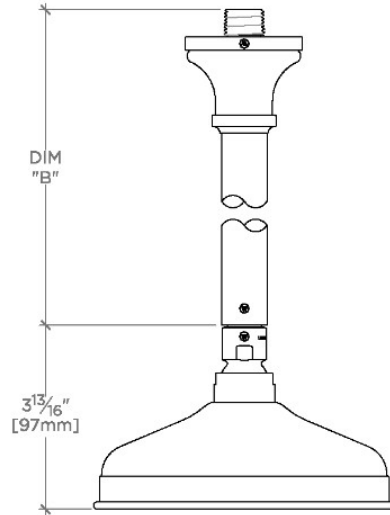

Foro

FRS161

Foro 6" Showerhead with 12" Ceiling Mounted Shower Arm

SHOWN IN FORO 6" SHOWERHEAD WITH 12" CEILING MOUNTED SHOWER ARM | FRS161

TECHNICAL DETAILS

Adjustable Versus Fixed Spray: Fixed
 Fittings Hole Diameter: 32 mm
 Flow Restriction Options: 1.5, 1.75, 2.0
 Inlet Connection Size: 1/2"
 Inlet Connection Type: Male NPT
 Pivot: Y
 Primary Material: Brass
 Restricted Maximum Flow Rate: 6.6 liters/min
 Water Pressure Maximum: 6.0 bar
 Water Pressure Minimum: 1.5 bar
 Water Pressure Recommended: 3.0 bar

PRODUCT FEATURES

- Made of Brass
- Features a swivel 6" showerhead with easy clean rubber nozzles
- Includes a 12" ceiling mounted shower arm
- Stocked in Brass, Chrome, Nickel and Matte Nickel
- Showerhead available in 1.75gpm (6.6L/min) flow rate

CERTIFICATIONS

PRODUCT (NOTES)

WATERWORKS

Foro

FRS161

Foro 6" Showerhead with 12" Ceiling Mounted Shower Arm

CEILING VIEW

SCALE: 3"=1'-0"

STYLE NO.	DIM "A"	DIM "B"
ETS160	10 ³ / ₈ " [264mm]	6 ⁹ / ₁₆ " [167mm]
FRS160		
JUS160		
ETS161	16 ³ / ₈ " [417mm]	12 ⁹ / ₁₆ " [319mm]
FRS161		
JUS161		

FRONT VIEW

SCALE: 3"=1'-0"

SIDE VIEW

SCALE: 3"=1'-0"