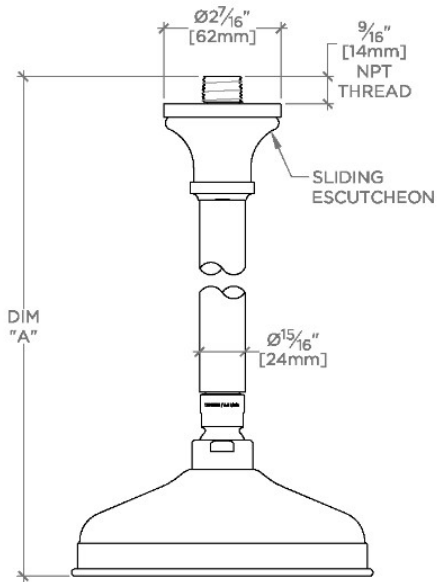

Foro

FRS161

Foro 6" Showerhead with 12" Ceiling Mounted Shower Arm

SHOWN IN FORO 6" SHOWERHEAD WITH 12" CEILING MOUNTED SHOWER ARM | FRS161

TECHNICAL DETAILS

Adjustable Versus Fixed Spray: Fixed
 Fittings Hole Diameter: 32 mm
 Flow Restriction Options: 1.5, 1.75, 2.0
 Inlet Connection Size: 1/2"
 Inlet Connection Type: Male NPT
 Pivot: Y
 Primary Material: Brass
 Restricted Maximum Flow Rate: 6.6 liters/min
 Water Pressure Maximum: 6.0 bar
 Water Pressure Minimum: 1.5 bar
 Water Pressure Recommended: 3.0 bar

PRODUCT FEATURES

- Made of Brass
- Features a swivel 6" showerhead with easy clean rubber nozzles
- Includes a 12" ceiling mounted shower arm
- Stocked in Brass, Chrome, Nickel and Matte Nickel
- Showerhead available in 1.75gpm (6.6L/min) flow rate

CERTIFICATIONS

PRODUCT (NOTES)

WATERWORKS

Foro

FRS161

Foro 6" Showerhead with 12" Ceiling Mounted Shower Arm

CEILING VIEW

SCALE: 3"=1'-0"

STYLE NO.	DIM "A"	DIM "B"
ETS160	10 ³ / ₈ " [264mm]	6 ⁹ / ₁₆ " [167mm]
FRS160		
JUS160		
ETS161	16 ³ / ₈ " [417mm]	12 ⁹ / ₁₆ " [319mm]
FRS161		
JUS161		

FRONT VIEW

SCALE: 3"=1'-0"

SIDE VIEW

SCALE: 3"=1'-0"