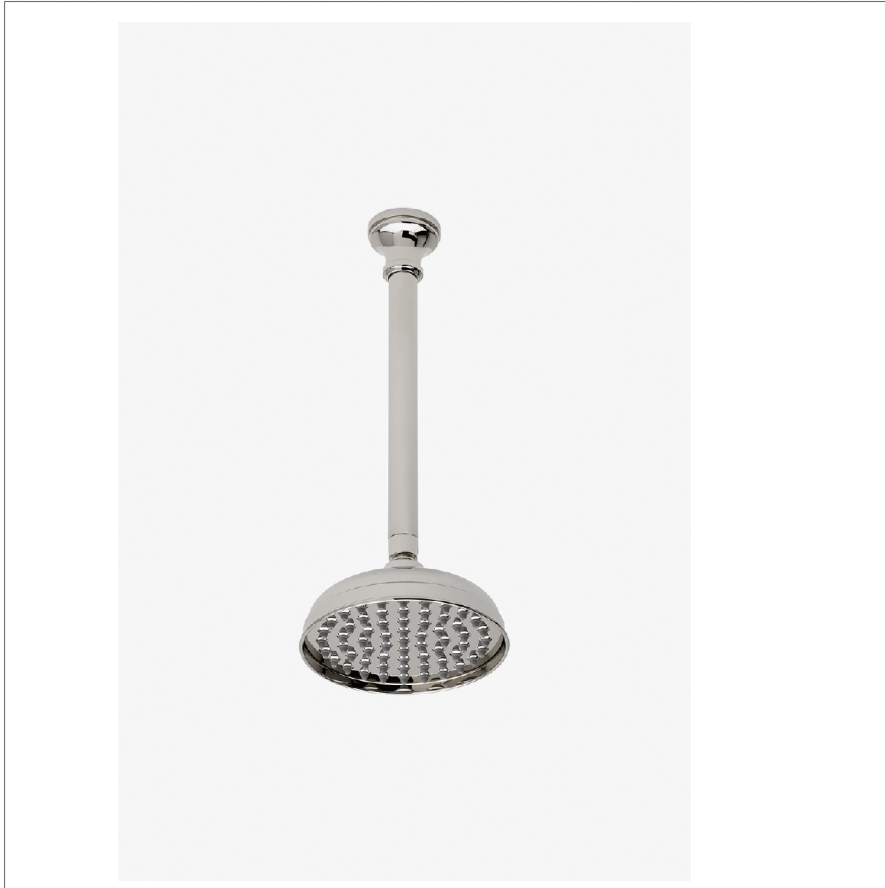

Foro

FRS161

Foro 6" Showerhead with 12" Ceiling Mounted Shower Arm

SHOWN IN FORO 6" SHOWERHEAD WITH 12" CEILING MOUNTED SHOWER ARM | FRS161

TECHNICAL DETAILS

Adjustable Versus Fixed Spray: Fixed
 Fittings Hole Diameter: 32 mm
 Flow Restriction Options: 1.5, 1.75, 2.0
 Inlet Connection Size: 1/2"
 Inlet Connection Type: Male NPT
 Pivot: Y
 Primary Material: Brass
 Restricted Maximum Flow Rate: 6.6 liters/min
 Water Pressure Maximum: 6.0 bar
 Water Pressure Minimum: 1.5 bar
 Water Pressure Recommended: 3.0 bar

INSPIRATION

A mix of historical references, including finely etched vintage silver, come together in this twist on classical design - a wonderfully elegant formal statement.

CODES & STANDARDS

FRS161X, ASME A112.18.1/CSA B125.1, CEC(1.5GPM & 1.75GPM Only), WaterSense(1.5GPM, 1.75GPM & 2.0GPM Only), DOE, State of MA

PRODUCT FEATURES

- Made of Brass
- Features a swivel 6" showerhead with easy clean rubber nozzles
- Includes a 12" ceiling mounted shower arm
- Stocked in Brass, Chrome, Nickel and Matte Nickel
- Showerhead available in 1.75gpm (6.6L/min) flow rate

CERTIFICATIONS

PRODUCT (NOTES)

WATERWORKS

Foro

FRS161

Foro 6" Showerhead with 12" Ceiling Mounted Shower Arm

CEILING VIEW

SCALE: 3"=1'-0"