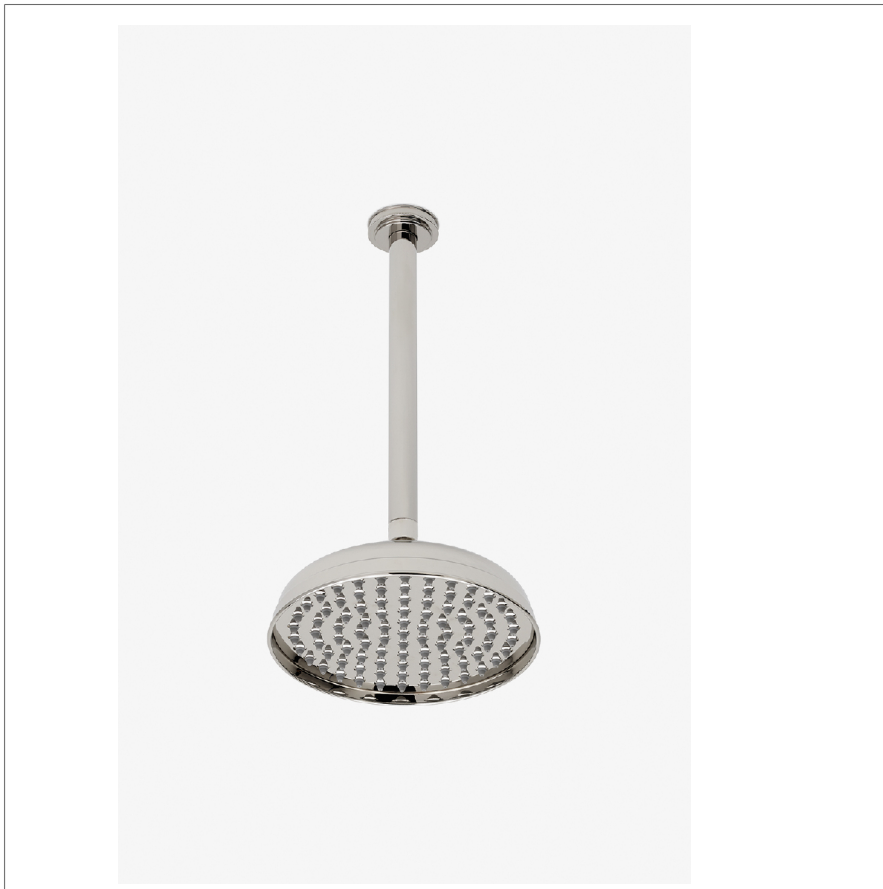

Boulevard

BDS181

Boulevard 8" Rain Showerhead with 12" Ceiling Mounted Shower Arm

SHOWN IN BOULEVARD 8" RAIN SHOWERHEAD WITH 12" CEILING MOUNTED SHOWER ARM | BDS181

TECHNICAL DETAILS

Adjustable Versus Fixed Spray: Fixed
 Fittings Hole Diameter: 32 mm
 Flow Restriction Options: 1.5, 1.75, 2.0
 Inlet Connection Size: 1/2"
 Inlet Connection Type: Male NPT
 Pivot: Y
 Primary Material: Brass
 Restricted Maximum Flow Rate: 6.6 liters/min
 Water Pressure Maximum: 6.0 bar
 Water Pressure Minimum: 1.5 bar
 Water Pressure Recommended: 3.0 bar

INSPIRATION

Inspiration from 1930s objects evokes extravagance: a strong silhouette, lavish scale and elegant decoration. Machine and artisan hands yield crisp details and curves.

CODES & STANDARDS

BDS181X, ASME A112.18.1/CSA B125.1, CEC(1.5GPM & 1.75GPM Only), WaterSense(1.5GPM, 1.75GPM & 2.0GPM Only), DOE, State of MA

PRODUCT FEATURES

Made of Brass

Features a swivel 8" rain showerhead with easy clean rubber nozzles

Includes a 12" ceiling mounted shower arm

Stocked in Brass, Chrome, Nickel and Matte Nickel

Rain showerhead available in 1.75gpm (6.6L/min) flow rate

CERTIFICATIONS

PRODUCT (NOTES)

Boulevard

BDS181

Boulevard 8" Rain Showerhead with 12" Ceiling Mounted Shower Arm