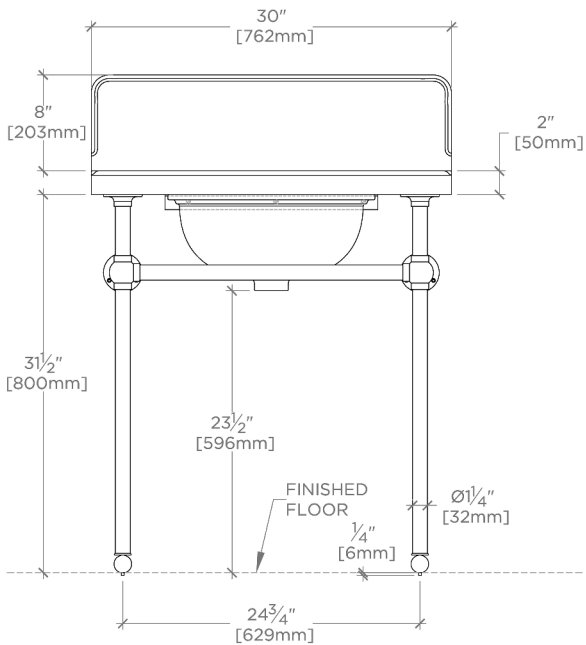

### TECHNICAL DETAILS

Adjustable Levelers Feet: Y  
 Depth/Width: 506 mm  
 Diameter Of Legs Tubes: 32 mm  
 Height: 800 mm  
 Horizontal Rail Material: Metal  
 Installation Type: Freestanding  
 Leg Material: Metal  
 Length: 711 mm  
 Number Of Legs: Four  
 Outer Rim Shape: Rectangular  
 Primary Material: 20 SWG Brass  
 Sink Visibility: Y  
 Storage Capacity: 0 cubic cm  
 Suggested Application: Bath  
 Top Attachment Method: The top is attached to the washstand by fastening 3 screws on the top flange of each leg, making sure to use the anchors provided.

## UNWS28

Metal Round Two Leg Washstand 28" x 19 15/16" x 31 1/2"

TOP VIEW

SCALE: 3/4"=1'-0"

FRONT VIEW

SCALE: 3/4"=1'-0"

SIDE VIEW

SCALE: 3/4"=1'-0"