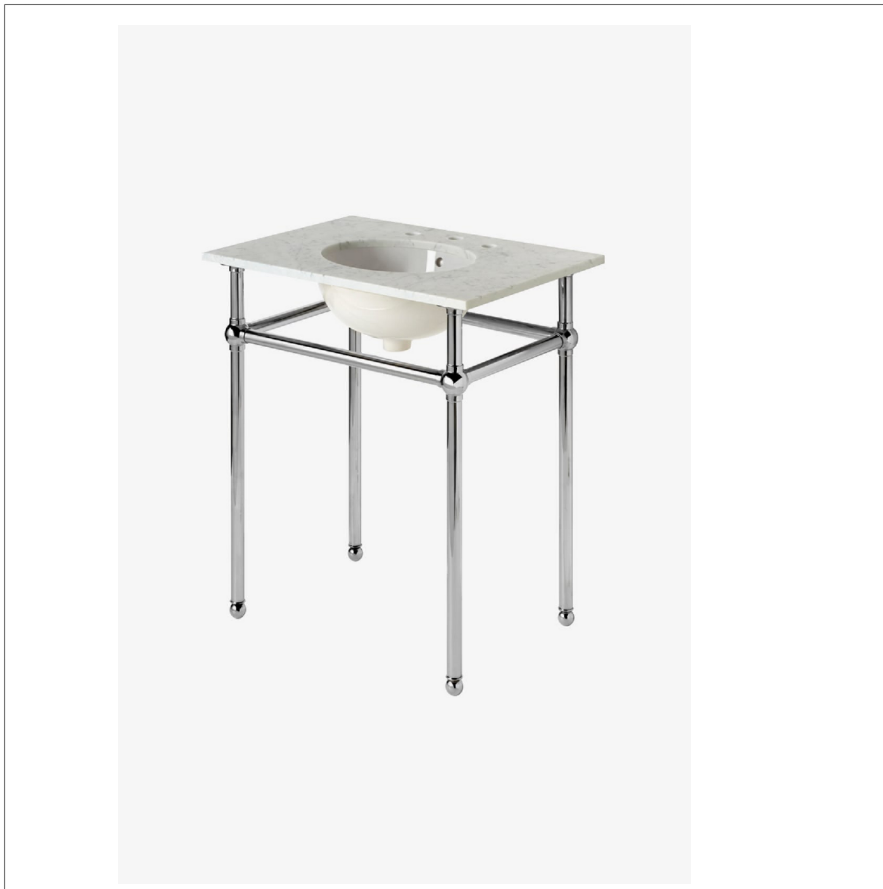

## Universal

UNWS28

Metal Round Two Leg Washstand 28" x 19 15/16" x 31 1/2"

SHOWN IN METAL ROUND TWO LEG WASHSTAND 28" X 19 15/16" X 31 1/2" | UNWS28

### TECHNICAL DETAILS

Adjustable Levelers Feet: Y  
 Depth/Width: 506 mm  
 Diameter Of Legs Tubes: 32 mm  
 Height: 800 mm  
 Horizontal Rail Material: Metal  
 Installation Type: Freestanding  
 Leg Material: Metal  
 Length: 711 mm  
 Number Of Legs: Four  
 Outer Rim Shape: Rectangular  
 Primary Material: 20 SWG Brass  
 Sink Visibility: Y  
 Storage Capacity: 0 cubic cm  
 Suggested Application: Bath  
 Top Attachment Method: The top is attached to the washstand by fastening 3 screws on the top flange of each leg, making sure to use the anchors provided.

### PRODUCT FEATURES

Crafted in England this washstand draws on a historic form from the early 1900's and an updated aesthetic choice.

This item is stocked in a Chrome, Nickel and Matte Nickel finishes and additional made-to-order finish options are available in 12 weeks from purchase

## UNWS28

Metal Round Two Leg Washstand 28" x 19 15/16" x 31 1/2"

TOP VIEW

SCALE: 3/4"=1'-0"

FRONT VIEW

SCALE: 3/4"=1'-0"

SIDE VIEW

SCALE: 3/4"=1'-0"