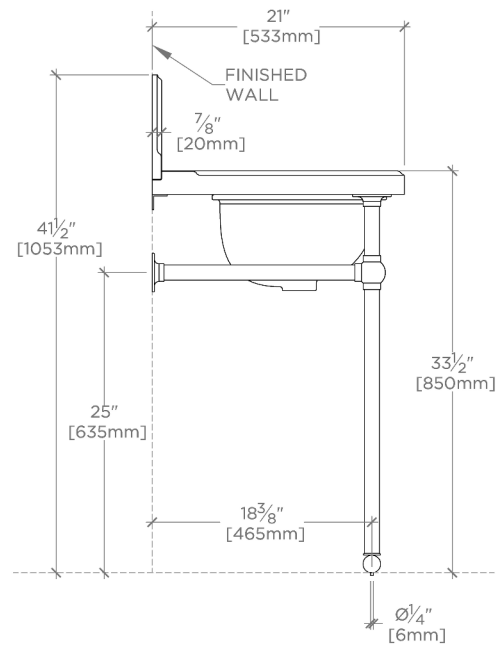

### TECHNICAL DETAILS

Adjustable Levelers Feet: Y  
 Depth/Width: 506 mm  
 Diameter Of Legs Tubes: 32 mm  
 Height: 800 mm  
 Horizontal Rail Material: Metal  
 Installation Type: Freestanding  
 Leg Material: Metal  
 Length: 711 mm  
 Number Of Legs: Four  
 Outer Rim Shape: Rectangular  
 Primary Material: 20 SWG Brass  
 Sink Visibility: Y  
 Storage Capacity: 0 cubic cm  
 Suggested Application: Bath  
 Top Attachment Method: The top is attached to the washstand by fastening 3 screws on the top flange of each leg, making sure to use the anchors provided.

## UNWS28

Metal Round Two Leg Washstand 28" x 19 15/16" x 31 1/2"

TOP VIEW

SCALE: 3/4"=1'-0"

FRONT VIEW

SCALE: 3/4"=1'-0"

SIDE VIEW

SCALE: 3/4"=1'-0"