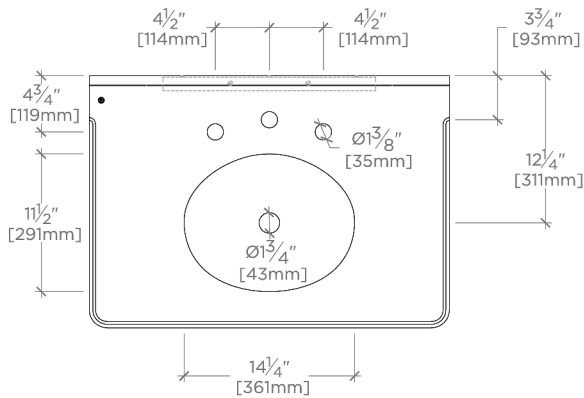

### TECHNICAL DETAILS

Adjustable Levelers Feet: Y  
 Depth/Width: 506 mm  
 Diameter Of Legs Tubes: 32 mm  
 Height: 800 mm  
 Horizontal Rail Material: Metal  
 Installation Type: Freestanding  
 Leg Material: Metal  
 Length: 711 mm  
 Number Of Legs: Four  
 Outer Rim Shape: Rectangular  
 Primary Material: 20 SWG Brass  
 Sink Visibility: Y  
 Storage Capacity: 0 cubic cm  
 Suggested Application: Bath  
 Top Attachment Method: The top is attached to the washstand by fastening 3 screws on the top flange of each leg, making sure to use the anchors provided.

## UNWS28

Metal Round Two Leg Washstand 28" x 19 15/16" x 31 1/2"

TOP VIEW

SCALE: 3/4"=1'-0"

FRONT VIEW

SCALE: 3/4"=1'-0"

SIDE VIEW

SCALE: 3/4"=1'-0"