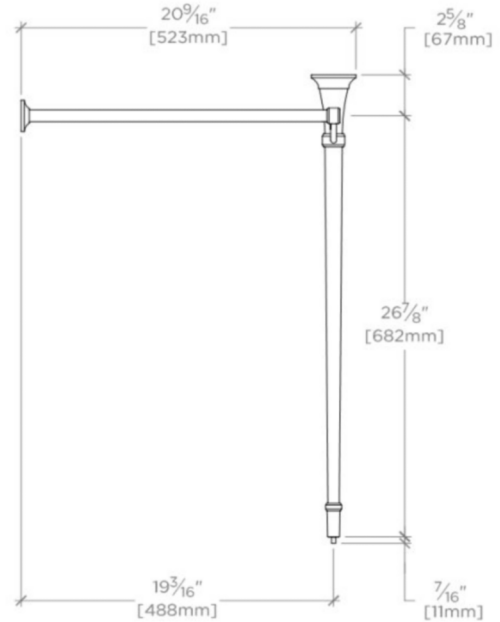

### TECHNICAL DETAILS

Adjustable Levelers / Feet: N  
Depth / Width: 20 9/16"  
Height: 29 1/2"  
Leg Material: Brass  
Length: 5 13/16"  
Number of Legs: Two  
Primary Material: Brass  
Sink Visibility: N  
Suggested Application: Bath

## ALDEN

ALWS01

Alden Metal Round Two Leg Single Washstand for Sink without Backsplash 5 13/16" x 20 9/16" x 29 1/2"

TOP VIEW

SCALE: 1"=1'-0"

FRONT VIEW

SCALE: 1"=1'-0"

SIDE VIEW

SCALE: 1"=1'-0"