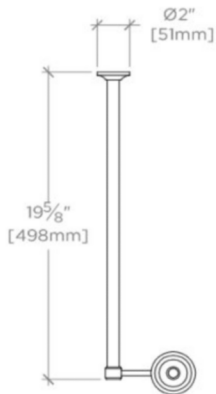

### TECHNICAL DETAILS

Adjustable Levelers / Feet: N  
Depth / Width: 20 9/16"  
Height: 29 1/2"  
Leg Material: Brass  
Length: 5 13/16"  
Number of Legs: Two  
Primary Material: Brass  
Sink Visibility: N  
Suggested Application: Bath

### PRODUCT (NOTES)

Sink sold separately.

## ALDEN

ALWS01

Alden Metal Round Two Leg Single Washstand for Sink without Backsplash 5 13/16" x 20 9/16" x 29 1/2"

TOP VIEW

SCALE: 1"=1'-0"

FRONT VIEW

SCALE: 1"=1'-0"

SIDE VIEW

SCALE: 1"=1'-0"