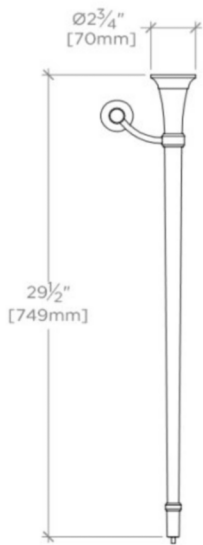

### TECHNICAL DETAILS

Adjustable Levelers / Feet: N  
Depth / Width: 20 9/16"  
Height: 29 1/2"  
Leg Material: Brass  
Length: 5 13/16"  
Number of Legs: Two  
Primary Material: Brass  
Sink Visibility: N  
Suggested Application: Bath

## ALDEN

ALWS01

Alden Metal Round Two Leg Single Washstand for Sink without Backsplash 5 13/16" x 20 9/16" x 29 1/2"

TOP VIEW

SCALE: 1"=1'-0"

FRONT VIEW

SCALE: 1"=1'-0"

SIDE VIEW

SCALE: 1"=1'-0"