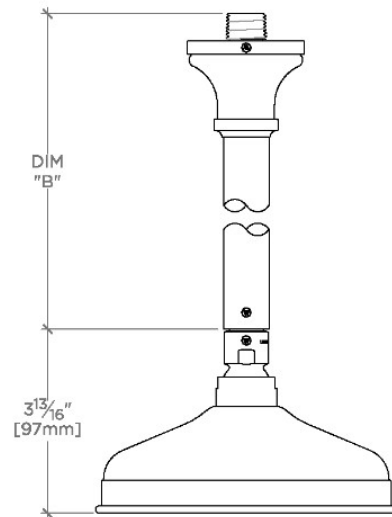

Foro

FRS160

Foro 6" Showerhead with 6" Ceiling Mounted Shower Arm

SHOWN IN FORO 6" SHOWERHEAD WITH 6" CEILING MOUNTED SHOWER ARM | FRS160

TECHNICAL DETAILS

Adjustable Versus Fixed Spray: Fixed
 Fittings Hole Diameter: 32 mm
 Flow Restriction Options: 1.5, 1.75, 2.0
 Inlet Connection Size: 1/2"
 Inlet Connection Type: Male NPT
 Pivot: Y
 Primary Material: Brass
 Restricted Maximum Flow Rate: 6.6 liters/min
 Water Pressure Maximum: 6.0 bar
 Water Pressure Minimum: 1.5 bar
 Water Pressure Recommended: 3.0 bar

PRODUCT FEATURES

- Made of Brass
- Features a swivel 6" showerhead with easy clean rubber nozzles
- Includes a 6" ceiling mounted shower arm
- Stocked in Brass, Chrome, Nickel and Matte Nickel
- Showerhead available in 1.75gpm (6.6L/min) flow rate

CERTIFICATIONS

PRODUCT (NOTES)

WATERWORKS

Foro

FRS160

Foro 6" Showerhead with 6" Ceiling Mounted Shower Arm

CEILING VIEW

SCALE: 3"=1'-0"

STYLE NO.	DIM "A"	DIM "B"
ETS160	10 ³ / ₈ " [264mm]	6 ⁹ / ₁₆ " [167mm]
FRS160		
JUS160		
ETS161	16 ³ / ₈ " [417mm]	12 ⁹ / ₁₆ " [319mm]
FRS161		
JUS161		

FRONT VIEW

SCALE: 3"=1'-0"

SIDE VIEW

SCALE: 3"=1'-0"