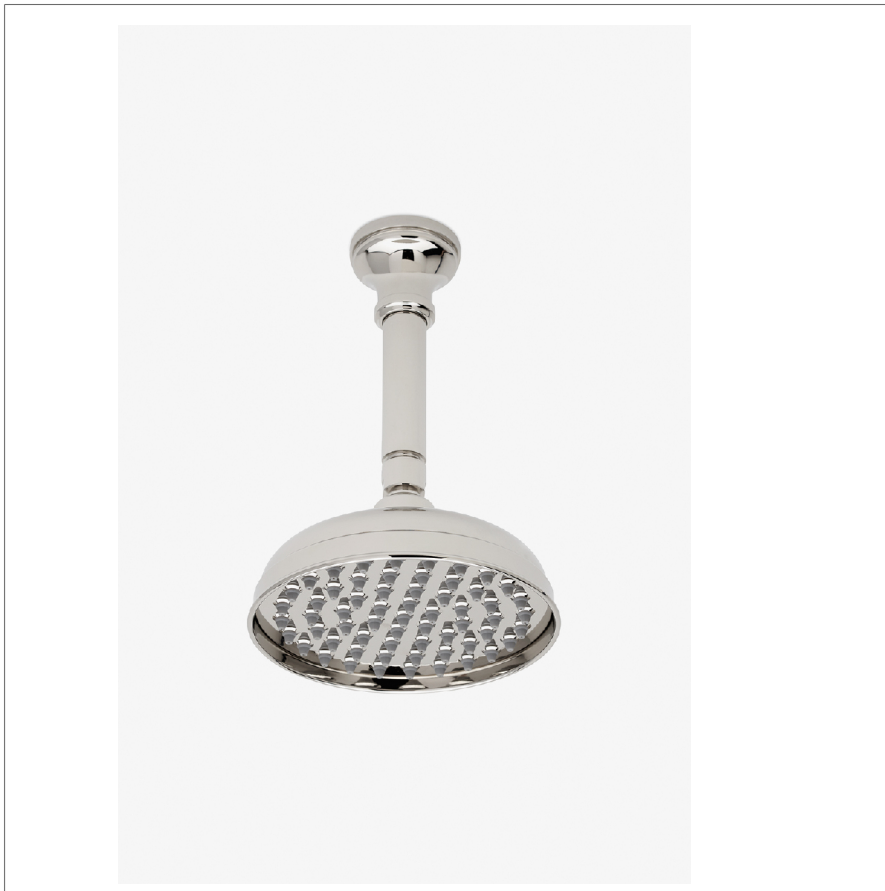

Foro

FRS160

Foro 6" Showerhead with 6" Ceiling Mounted Shower Arm

SHOWN IN FORO 6" SHOWERHEAD WITH 6" CEILING MOUNTED SHOWER ARM | FRS160

TECHNICAL DETAILS

Adjustable Versus Fixed Spray: Fixed
 Fittings Hole Diameter: 32 mm
 Flow Restriction Options: 1.5, 1.75, 2.0
 Inlet Connection Size: 1/2"
 Inlet Connection Type: Male NPT
 Pivot: Y
 Primary Material: Brass
 Restricted Maximum Flow Rate: 6.6 liters/min
 Water Pressure Maximum: 6.0 bar
 Water Pressure Minimum: 1.5 bar
 Water Pressure Recommended: 3.0 bar

INSPIRATION

A mix of historical references, including finely etched vintage silver, come together in this twist on classical design - a wonderfully elegant formal statement.

CODES & STANDARDS

FRS160X, ASME A112.18.1/CSA B125.1, CEC(1.5GPM & 1.75GPM Only), WaterSense(1.5GPM, 1.75GPM & 2.0GPM Only), DOE, State of MA

PRODUCT FEATURES

- Made of Brass
- Features a swivel 6" showerhead with easy clean rubber nozzles
- Includes a 6" ceiling mounted shower arm
- Stocked in Brass, Chrome, Nickel and Matte Nickel
- Showerhead available in 1.75gpm (6.6L/min) flow rate

CERTIFICATIONS

PRODUCT (NOTES)

WATERWORKS

Foro

FRS160

Foro 6" Showerhead with 6" Ceiling Mounted Shower Arm

CEILING VIEW

SCALE: 3"=1'-0"