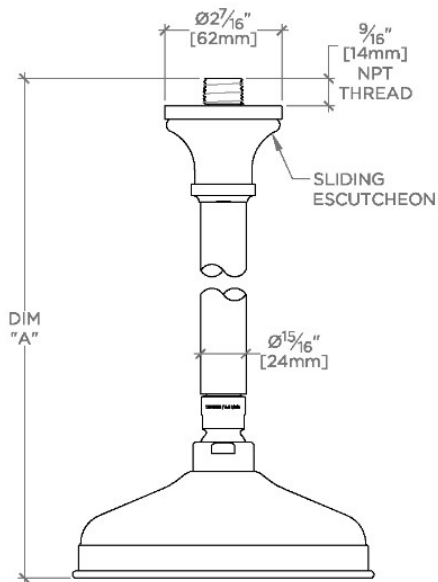

Foro

FRS160

Foro 6" Showerhead with 6" Ceiling Mounted Shower Arm

SHOWN IN FORO 6" SHOWERHEAD WITH 6" CEILING MOUNTED SHOWER ARM | FRS160

TECHNICAL DETAILS

Adjustable Versus Fixed Spray: Fixed
 Fittings Hole Diameter: 32 mm
 Flow Restriction Options: 1.5, 1.75, 2.0
 Inlet Connection Size: 1/2"
 Inlet Connection Type: Male NPT
 Pivot: Y
 Primary Material: Brass
 Restricted Maximum Flow Rate: 6.6 liters/min
 Water Pressure Maximum: 6.0 bar
 Water Pressure Minimum: 1.5 bar
 Water Pressure Recommended: 3.0 bar

PRODUCT FEATURES

- Made of Brass
- Features a swivel 6" showerhead with easy clean rubber nozzles
- Includes a 6" ceiling mounted shower arm
- Stocked in Brass, Chrome, Nickel and Matte Nickel
- Showerhead available in 1.75gpm (6.6L/min) flow rate

CERTIFICATIONS

PRODUCT (NOTES)

WATERWORKS

Foro

FRS160

Foro 6" Showerhead with 6" Ceiling Mounted Shower Arm

CEILING VIEW

SCALE: 3"=1'-0"

STYLE NO.	DIM "A"	DIM "B"
ETS160	10 ³ / ₈ " [264mm]	6 ⁹ / ₁₆ " [167mm]
FRS160		
JUS160		
ETS161	16 ³ / ₈ " [417mm]	12 ⁹ / ₁₆ " [319mm]
FRS161		
JUS161		

FRONT VIEW

SCALE: 3"=1'-0"

SIDE VIEW

SCALE: 3"=1'-0"