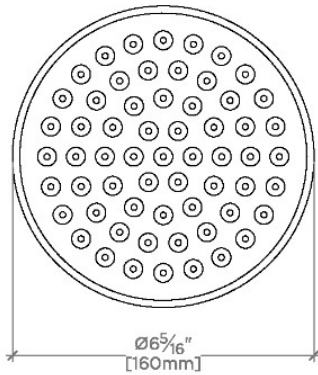

Foro

FRS160

Foro 6" Showerhead with 6" Ceiling Mounted Shower Arm

SHOWN IN FORO 6" SHOWERHEAD WITH 6" CEILING MOUNTED SHOWER ARM | FRS160

TECHNICAL DETAILS

Adjustable Versus Fixed Spray: Fixed
 Fittings Hole Diameter: 32 mm
 Flow Restriction Options: 1.5, 1.75, 2.0
 Inlet Connection Size: 1/2"
 Inlet Connection Type: Male NPT
 Pivot: Y
 Primary Material: Brass
 Restricted Maximum Flow Rate: 6.6 liters/min
 Water Pressure Maximum: 6.0 bar
 Water Pressure Minimum: 1.5 bar
 Water Pressure Recommended: 3.0 bar

PRODUCT FEATURES

- Made of Brass
- Features a swivel 6" showerhead with easy clean rubber nozzles
- Includes a 6" ceiling mounted shower arm
- Stocked in Brass, Chrome, Nickel and Matte Nickel
- Showerhead available in 1.75gpm (6.6L/min) flow rate

CERTIFICATIONS

PRODUCT (NOTES)

WATERWORKS

Foro

FRS160

Foro 6" Showerhead with 6" Ceiling Mounted Shower Arm

CEILING VIEW

SCALE: 3"=1'-0"

STYLE NO.	DIM "A"	DIM "B"
ETS160	10 ³ / ₈ " [264mm]	6 ⁹ / ₁₆ " [167mm]
FRS160		
JUS160		
ETS161	16 ³ / ₈ " [417mm]	12 ⁹ / ₁₆ " [319mm]
FRS161		
JUS161		

FRONT VIEW

SCALE: 3"=1'-0"

SIDE VIEW

SCALE: 3"=1'-0"