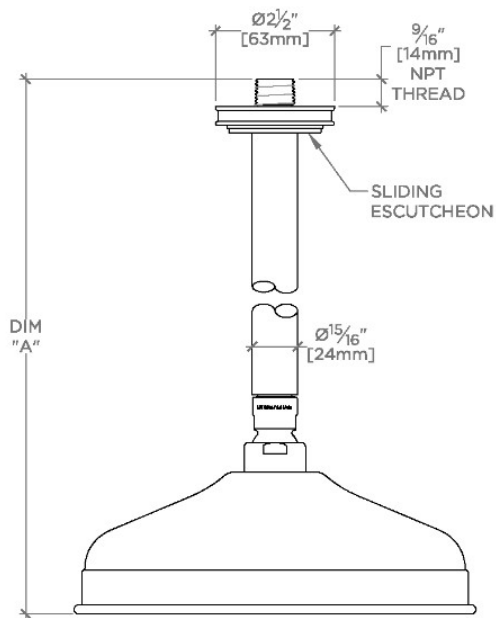

## Boulevard

BDS180

Boulevard 8" Rain Showerhead with 6" Ceiling Mounted Shower Arm

SHOWN IN BOULEVARD 8" RAIN SHOWERHEAD WITH 6" CEILING MOUNTED SHOWER ARM | BDS180

### TECHNICAL DETAILS

Adjustable Versus Fixed Spray: Fixed  
Fittings Hole Diameter: 32 mm  
Flow Restriction Options: 1.5, 1.75, 2.0  
Inlet Connection Size: 1/2"  
Inlet Connection Type: Male NPT  
Pivot: Y  
Primary Material: Brass  
Restricted Maximum Flow Rate: 6.6 liters/min  
Water Pressure Maximum: 6.0 bar  
Water Pressure Minimum: 1.5 bar  
Water Pressure Recommended: 3.0 bar

## BDS180

Boulevard 8" Rain Showerhead with 6" Ceiling Mounted Shower Arm

CEILING VIEW

SCALE: 3"=1'-0"

STYLE NO.	DIM "A"	DIM "B"
BDS180	11 <sup>1</sup> / <sub>8</sub> " [283mm]	6 <sup>9</sup> / <sub>16</sub> " [167mm]
BDS181	17 <sup>1</sup> / <sub>8</sub> " [435mm]	12 <sup>9</sup> / <sub>16</sub> " [319mm]

FRONT VIEW

SCALE: 3"=1'-0"

SIDE VIEW

SCALE: 3"=1'-0"