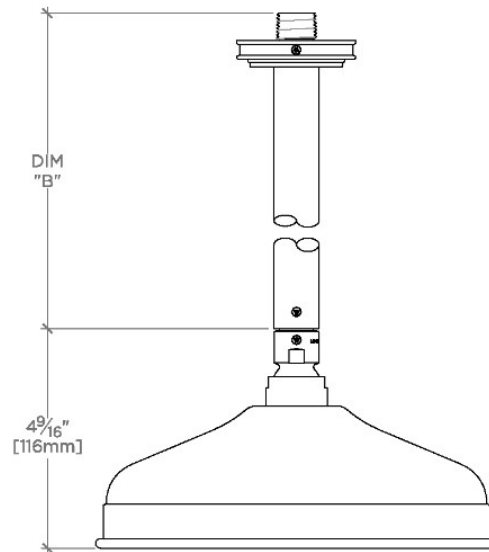

### TECHNICAL DETAILS

Adjustable Versus Fixed Spray: Fixed  
Fittings Hole Diameter: 32 mm  
Flow Restriction Options: 1.5, 1.75, 2.0  
Inlet Connection Size: 1/2"  
Inlet Connection Type: Male NPT  
Pivot: Y  
Primary Material: Brass  
Restricted Maximum Flow Rate: 6.6 liters/min  
Water Pressure Maximum: 6.0 bar  
Water Pressure Minimum: 1.5 bar  
Water Pressure Recommended: 3.0 bar

### PRODUCT FEATURES

Made of Brass

Features a swivel 8" rain showerhead with easy clean rubber nozzles

Includes a 6" ceiling mounted shower arm

Stocked in Brass, Chrome, Nickel and Matte Nickel

Rain showerhead available in 1.75gpm (6.6L/min) flow rate

## BDS180

Boulevard 8" Rain Showerhead with 6" Ceiling Mounted Shower Arm

CEILING VIEW

SCALE: 3"=1'-0"

STYLE NO.	DIM "A"	DIM "B"
BDS180	11 <sup>1</sup> / <sub>8</sub> " [283mm]	6 <sup>9</sup> / <sub>16</sub> " [167mm]
BDS181	17 <sup>1</sup> / <sub>8</sub> " [435mm]	12 <sup>9</sup> / <sub>16</sub> " [319mm]

FRONT VIEW

SCALE: 3"=1'-0"

SIDE VIEW

SCALE: 3"=1'-0"