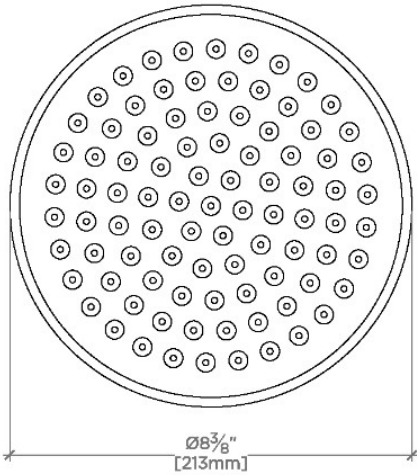

Boulevard

BDS180

Boulevard 8" Rain Showerhead with 6" Ceiling Mounted Shower Arm

CEILING VIEW

SCALE: 3"=1'-0"

STYLE NO.	DIM "A"	DIM "B"
BDS180	11¹/₈" [283mm]	6⁹/₁₆" [167mm]
BDS181	17¹/₈" [435mm]	12⁹/₁₆" [319mm]