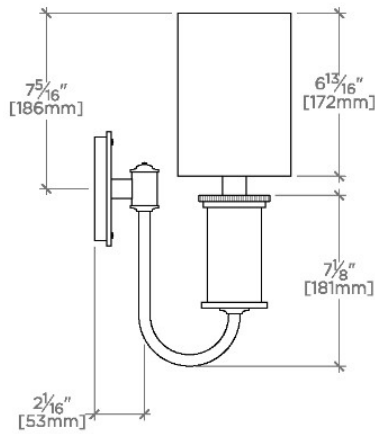

HENRY CHRONOS

CNLT00

Henry Chronos Wall Mounted Single Swing Arm Sconce with Linen Shade

SHOWN IN HENRY CHRONOS WALL MOUNTED SINGLE SWING ARM SCONCE WITH LINEN SHADE | CNLT00

TECHNICAL DETAILS

Ambient Task: Ambient
Bulb Base Size: E12
Bulb Type: Candelabra
Depth/Width: 8 1/4"
Height: 14 3/4"
Installation Type: Wall Mounted
Interior Exterior Application: Interior Only
Junction Box Orientation: Vertical
Length: 4 15/16"
Number Of Bulbs: One
Orientation: Vertical
Primary Material: Brass
Safety Warnings: Do not exceed max wattage.
Shade Finish: Off White
Shade Material: Linen
Shade Shape: Cylinder
Suggested Application: All Applications
Voltage: 120V
Wet/Dry: Damp

CERTIFICATIONS

PRODUCT (NOTES)

HENRY CHRONOS

CNLT00

Henry Chronos Wall Mounted Single Swing Arm Sconce with Linen Shade

TOP VIEW SCALE: $1\frac{1}{2}''=1'-0''$

MOUNTING SCALE: $1\frac{1}{2}''=1'-0''$

FRONT VIEW SCALE: $1\frac{1}{2}''=1'-0''$

SIDE VIEW SCALE: $1\frac{1}{2}''=1'-0''$