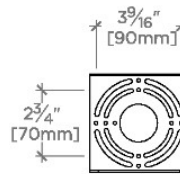

HENRY CHRONOS

CNLT00

Henry Chronos Wall Mounted Single Swing Arm Sconce with Linen Shade

SHOWN IN HENRY CHRONOS WALL MOUNTED SINGLE SWING ARM SCONCE WITH LINEN SHADE | CNLT00

TECHNICAL DETAILS

Ambient Task: Ambient
Bulb Base Size: E12
Bulb Type: Candelabra
Depth/Width: 8 1/4"
Height: 14 3/4"
Installation Type: Wall Mounted
Interior Exterior Application: Interior Only
Junction Box Orientation: Vertical
Length: 4 15/16"
Number Of Bulbs: One
Orientation: Vertical
Primary Material: Brass
Safety Warnings: Do not exceed max wattage.
Shade Finish: Off White
Shade Material: Linen
Shade Shape: Cylinder
Suggested Application: All Applications
Voltage: 120V
Wet/Dry: Damp

CERTIFICATIONS

PRODUCT (NOTES)

HENRY CHRONOS

CNLT00

Henry Chronos Wall Mounted Single Swing Arm Sconce with Linen Shade

TOP VIEW SCALE: $1\frac{1}{2}''=1'-0''$

MOUNTING SCALE: $1\frac{1}{2}''=1'-0''$

FRONT VIEW SCALE: $1\frac{1}{2}''=1'-0''$

SIDE VIEW SCALE: $1\frac{1}{2}''=1'-0''$