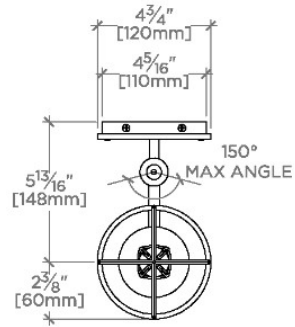

HENRY CHRONOS

CNLT00

Henry Chronos Wall Mounted Single Swing Arm Sconce with Linen Shade

SHOWN IN HENRY CHRONOS WALL MOUNTED SINGLE SWING ARM SCONCE WITH LINEN SHADE | CNLT00

TECHNICAL DETAILS

Ambient Task: Ambient
Bulb Base Size: E12
Bulb Type: Candelabra
Depth/Width: 8 1/4"
Height: 14 3/4"
Installation Type: Wall Mounted
Interior Exterior Application: Interior Only
Junction Box Orientation: Vertical
Length: 4 15/16"
Number Of Bulbs: One
Orientation: Vertical
Primary Material: Brass
Safety Warnings: Do not exceed max wattage.
Shade Finish: Off White
Shade Material: Linen
Shade Shape: Cylinder
Suggested Application: All Applications
Voltage: 120V
Wet/Dry: Damp

CODES & STANDARDS

UL

PRODUCT FEATURES

Proprietary design

Solid brass with linen shade

UL Rated

Sconce hangs with shade turned up only

Uses (1) 40W Max, Type Candelabra, E12 Base Bulb, not included

CERTIFICATIONS

PRODUCT (NOTES)

HENRY CHRONOS

CNLT00

Henry Chronos Wall Mounted Single Swing Arm Sconce with Linen Shade

TOP VIEW SCALE: $1\frac{1}{2}''=1'-0''$

MOUNTING SCALE: $1\frac{1}{2}''=1'-0''$

FRONT VIEW SCALE: $1\frac{1}{2}''=1'-0''$

SIDE VIEW SCALE: $1\frac{1}{2}''=1'-0''$