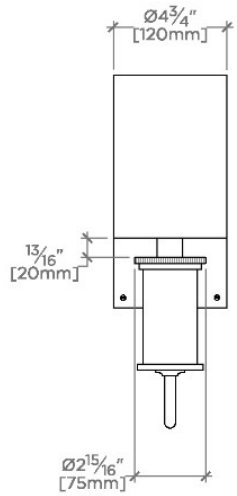

HENRY CHRONOS

CNLT00

Henry Chronos Wall Mounted Single Swing Arm Sconce with Linen Shade

SHOWN IN HENRY CHRONOS WALL MOUNTED SINGLE SWING ARM SCONCE WITH LINEN SHADE | CNLT00

TECHNICAL DETAILS

Ambient Task: Ambient
Bulb Base Size: E12
Bulb Type: Candelabra
Depth/Width: 8 1/4"
Height: 14 3/4"
Installation Type: Wall Mounted
Interior Exterior Application: Interior Only
Junction Box Orientation: Vertical
Length: 4 15/16"
Number Of Bulbs: One
Orientation: Vertical
Primary Material: Brass
Safety Warnings: Do not exceed max wattage.
Shade Finish: Off White
Shade Material: Linen
Shade Shape: Cylinder
Suggested Application: All Applications
Voltage: 120V
Wet/Dry: Damp

CERTIFICATIONS

PRODUCT (NOTES)

HENRY CHRONOS

CNLT00

Henry Chronos Wall Mounted Single Swing Arm Sconce with Linen Shade

TOP VIEW SCALE: $1\frac{1}{2}''=1'-0''$

MOUNTING SCALE: $1\frac{1}{2}''=1'-0''$

FRONT VIEW SCALE: $1\frac{1}{2}''=1'-0''$

SIDE VIEW SCALE: $1\frac{1}{2}''=1'-0''$