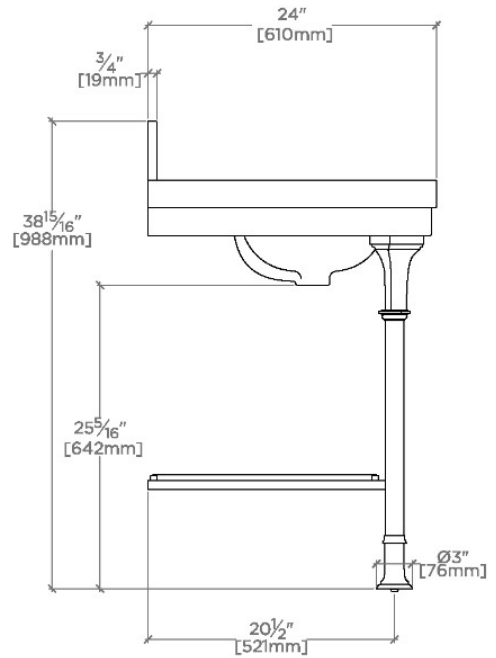

Lucerne

LCWS01

Lucerne Two Leg Single Washstand Packaged with Sink and Slab Top 39" x 24" x 38 7/8"

SHOWN IN LUCERNE TWO LEG SINGLE WASHSTAND PACKAGED WITH SINK AND SLAB TOP 39" X 24" X 38 7/8" | LCWS01

TECHNICAL DETAILS

CODES & STANDARDS

PRODUCT FEATURES

Solid Brass

Lower glass shelf for storage

Includes Manchester Sink (MRLVHU) and Carrara stone top

Custom sizes not available

Can be purchased singly (100518)

CERTIFICATIONS

PRODUCT (NOTES)

WATERWORKS

Lucerne

LCWS01

Lucerne Two Leg Single Washstand Packaged with Sink and Slab Top 39" x 24" x 38 7/8"

TOP VIEW

SCALE: 3/4"=1'-0"

FRONT VIEW

SCALE: 3/4"=1'-0"

SIDE VIEW

SCALE: 3/4"=1'-0"