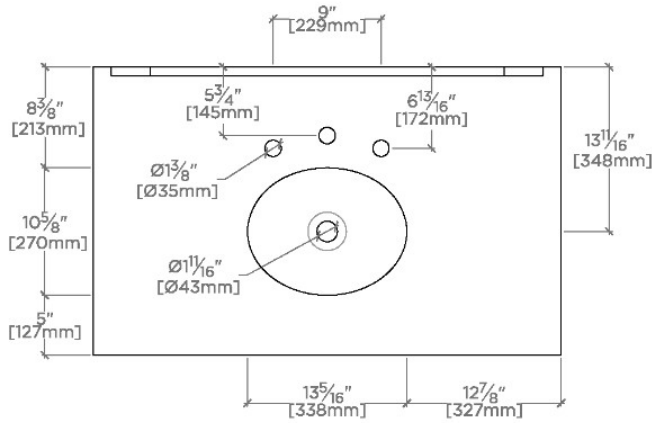

Lucerne

LCWS01

Lucerne Two Leg Single Washstand Packaged with Sink and Slab Top 39" x 24" x 38 7/8"

SHOWN IN LUCERNE TWO LEG SINGLE WASHSTAND PACKAGED WITH SINK AND SLAB TOP 39" X 24" X 38 7/8" | LCWS01

TECHNICAL DETAILS

CODES & STANDARDS

PRODUCT FEATURES

Solid Brass

Lower glass shelf for storage

Includes Manchester Sink (MRLVHU) and Carrara stone top

Custom sizes not available

Can be purchased singly (100518)

CERTIFICATIONS

PRODUCT (NOTES)

WATERWORKS

Lucerne

LCWS01

Lucerne Two Leg Single Washstand Packaged with Sink and Slab Top 39" x 24" x 38 7/8"

TOP VIEW

SCALE: 3/4"=1'-0"

FRONT VIEW

SCALE: 3/4"=1'-0"

SIDE VIEW

SCALE: 3/4"=1'-0"