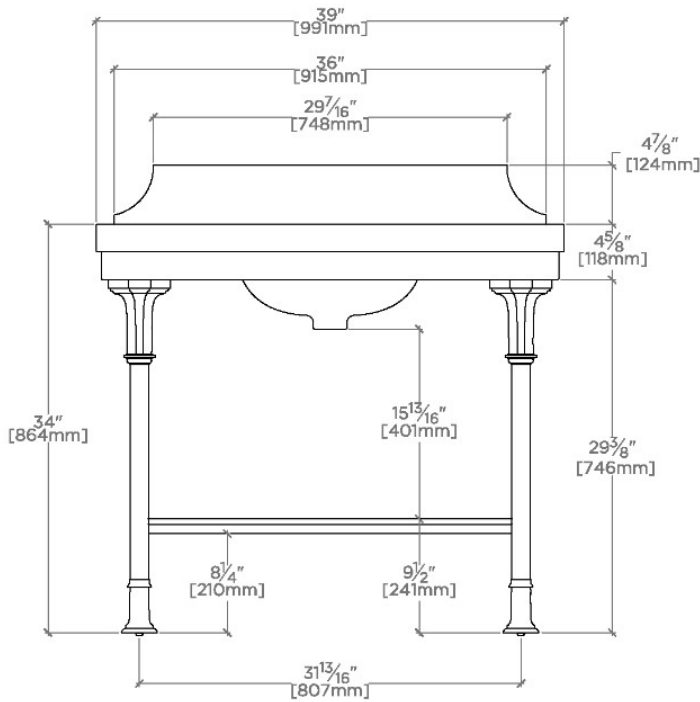

PRODUCT (NOTES)

WATERWORKS

Lucerne

LCWS01

Lucerne Two Leg Single Washstand Packaged with Sink and Slab Top 39" x 24" x 38 7/8"

TOP VIEW

SCALE: 3/4"=1'-0"

FRONT VIEW

SCALE: 3/4"=1'-0"

SIDE VIEW

SCALE: 3/4"=1'-0"