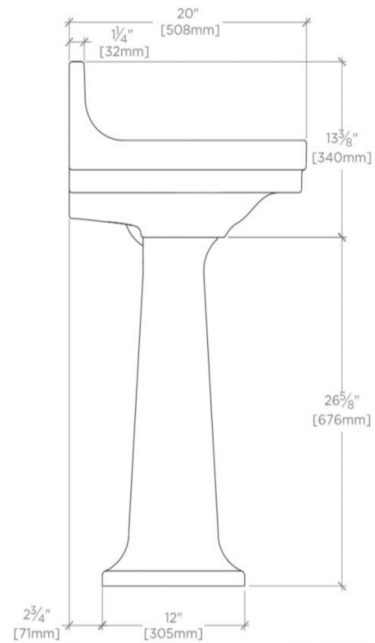

TECHNICAL DETAILS

Assembly / Configuration: Two Pieces
 Bowl Shape: Oval
 Depth to Overflow: 4 3/4"
 Drain Hole Depth: 2"
 Drain Hole Diameter: 1 3/4"
 Fitting Hole Configuration / Number: 3
 Fittings Hole Diameter: 1 3/8"
 Depth / Width: 20"
 Height: 40"
 Installation Type: Wall, deck, or freestanding mount
 Leg Material: Vitreous China
 Length: 26"
 Number of Holes: Three Hole
 Outer Rim Shape: Rectangular
 Overflow Opening: Yes
 Primary Material: Fine Fire Clay / Vitreous China
 Rough-in Supply Height Recommended: 21"
 Rough-in Waste Height Recommended: 19"
 Suggested Application: Bath

PRODUCT FEATURES

Designed exclusively for the Waterworks Studio.

Streamlined silhouettes.

26" x 20" x 34"

PRODUCT (NOTES)

Dimensions of sinks are nominal and are subject to slight variations.

ALDEN

ALPL02

Alden Fine Fire Clay / Vitreous China Single Pedestal Lavatory Sink with Backsplash 26" x 20" x 40"

TOP VIEW SCALE: 1"=1'-0"

FRONT VIEW SCALE: 1"=1'-0"

SIDE VIEW SCALE: 1"=1'-0"