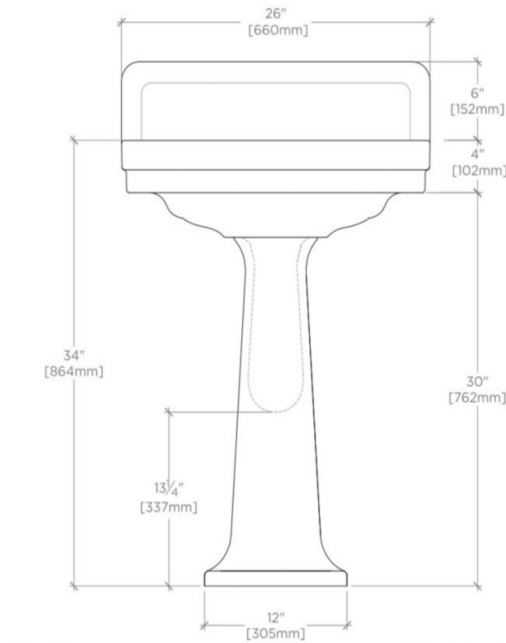

TECHNICAL DETAILS

Assembly / Configuration: Two Pieces
 Bowl Shape: Oval
 Depth to Overflow: 4 3/4"
 Drain Hole Depth: 2"
 Drain Hole Diameter: 1 3/4"
 Fitting Hole Configuration / Number: 3
 Fittings Hole Diameter: 1 3/8"
 Depth / Width: 20"
 Height: 40"
 Installation Type: Wall, deck, or freestanding mount
 Leg Material: Vitreous China
 Length: 26"
 Number of Holes: Three Hole
 Outer Rim Shape: Rectangular
 Overflow Opening: Yes
 Primary Material: Fine Fire Clay / Vitreous China
 Rough-in Supply Height Recommended: 21"
 Rough-in Waste Height Recommended: 19"
 Suggested Application: Bath

PRODUCT FEATURES

Designed exclusively for the Waterworks Studio.

Streamlined silhouettes.

26" x 20" x 34"

PRODUCT (NOTES)

Dimensions of sinks are nominal and are subject to slight variations.

ALDEN

ALPL02

Alden Fine Fire Clay / Vitreous China Single Pedestal Lavatory Sink with Backsplash 26" x 20" x 40"

TOP VIEW SCALE: 1"=1'-0"

FRONT VIEW SCALE: 1"=1'-0"

SIDE VIEW SCALE: 1"=1'-0"