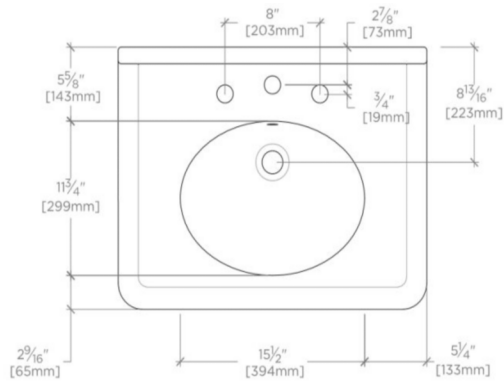

TECHNICAL DETAILS

Assembly / Configuration: Two Pieces
 Bowl Shape: Oval
 Depth to Overflow: 4 3/4"
 Drain Hole Depth: 2"
 Drain Hole Diameter: 1 3/4"
 Fitting Hole Configuration / Number: 3
 Fittings Hole Diameter: 1 3/8"
 Depth / Width: 20"
 Height: 40"
 Installation Type: Wall, deck, or freestanding mount
 Leg Material: Vitreous China
 Length: 26"
 Number of Holes: Three Hole
 Outer Rim Shape: Rectangular
 Overflow Opening: Yes
 Primary Material: Fine Fire Clay / Vitreous China
 Rough-in Supply Height Recommended: 21"
 Rough-in Waste Height Recommended: 19"
 Suggested Application: Bath

PRODUCT FEATURES

Designed exclusively for the Waterworks Studio.

Streamlined silhouettes.

26" x 20" x 34"

PRODUCT (NOTES)

Dimensions of sinks are nominal and are subject to slight variations.

ALDEN

ALPL02

Alden Fine Fire Clay / Vitreous China Single Pedestal Lavatory Sink with Backsplash 26" x 20" x 40"

TOP VIEW SCALE: 1"=1'-0"

FRONT VIEW SCALE: 1"=1'-0"

SIDE VIEW SCALE: 1"=1'-0"