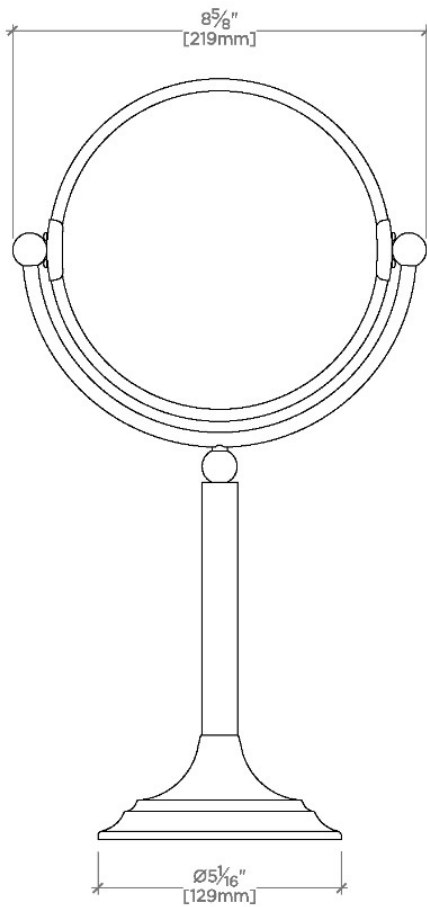

Essentials

EMR068

Essentials Freestanding Adjustable Tall 7 1/4" dia. Magnifying Mirror

TECHNICAL DETAILS

Depth/Width: 129 mm
Height: 495 mm
Length: 219 mm
Primary Material: Brass
Suggested Application: Bath

SHOWN IN ESSENTIALS FREESTANDING ADJUSTABLE TALL 7 1/4" DIA. MAGNIFYING MIRROR | EMR068

INSPIRATION

Choose with confidence: Well-crafted designs that work with any product in our overall assortment and elevate any setting. Explore a wide range of authentic elements, from freestanding, deck and wall-mounted accessories to furnishings.

CODES & STANDARDS

PRODUCT FEATURES

8.62"L x 5.06"W x 19.5"H

Adjustable Stand

Made from Brass

Chrome, Matte Nickel & Nickel Finishes

CERTIFICATIONS

Double sided mirror. 3x magnification on one side; 1x magnification on the other.

Essentials

EMR068

Essentials Freestanding Adjustable Tall 7 1/4" dia. Magnifying Mirror

TOP VIEW SCALE: 3"=1'-0"

FRONT VIEW SCALE: 3"=1'-0"

SIDE VIEW SCALE: 3"=1'-0"