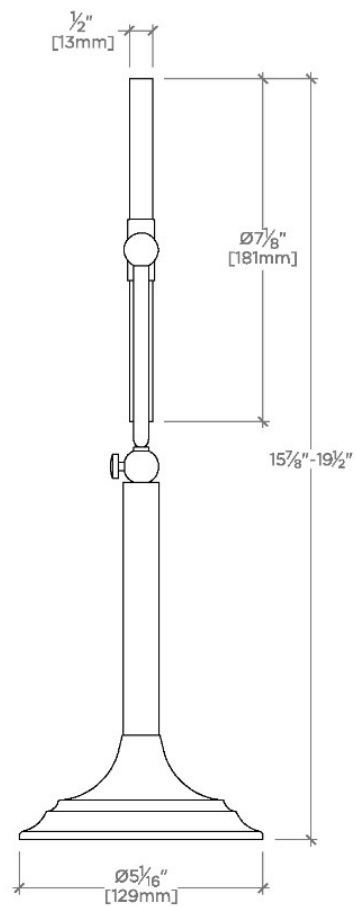

Essentials

EMR068

Essentials Freestanding Adjustable Tall 7 1/4" dia. Magnifying Mirror

TECHNICAL DETAILS

Depth/Width: 129 mm
Height: 495 mm
Length: 219 mm
Primary Material: Brass
Suggested Application: Bath

SHOWN IN ESSENTIALS FREESTANDING ADJUSTABLE TALL 7 1/4" DIA. MAGNIFYING MIRROR | EMR068

INSPIRATION

Choose with confidence: Well-crafted designs that work with any product in our overall assortment and elevate any setting. Explore a wide range of authentic elements, from freestanding, deck and wall-mounted accessories to furnishings.

CODES & STANDARDS

PRODUCT FEATURES

8.62"L x 5.06"W x 19.5"H

Adjustable Stand

Made from Brass

Chrome, Matte Nickel & Nickel Finishes

CERTIFICATIONS

Double sided mirror. 3x magnification on one side; 1x magnification on the other.

Essentials

EMR068

Essentials Freestanding Adjustable Tall 7 1/4" dia. Magnifying Mirror

TOP VIEW SCALE: 3"=1'-0"

FRONT VIEW SCALE: 3"=1'-0"

SIDE VIEW SCALE: 3"=1'-0"