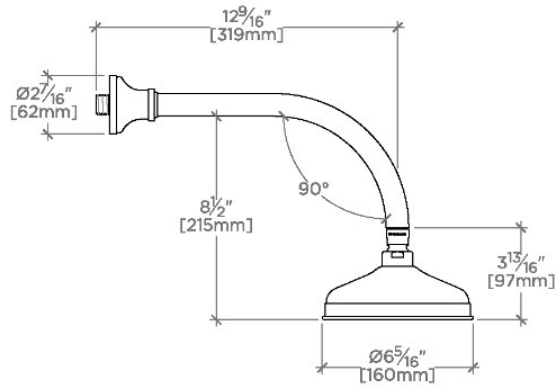

Foro

FRS167

Foro 6" Showerhead with 12" Wall Mounted 90 Degree Shower Arm

SHOWN IN FORO 6" SHOWERHEAD WITH 12" WALL MOUNTED 90 DEGREE SHOWER ARM | FRS167

TECHNICAL DETAILS

Adjustable Versus Fixed Spray: Fixed
Fittings Hole Diameter: 32 mm
Flow Restriction Options: 1.5, 1.75, 2.0
Inlet Connection Size: 1/2"
Inlet Connection Type: Male NPT
Pivot: Y
Primary Material: Brass
Restricted Maximum Flow Rate: 6.6 liters/min
Water Pressure Maximum: 6.0 bar
Water Pressure Minimum: 1.5 bar
Water Pressure Recommended: 3.0 bar

PRODUCT FEATURES

Made of Brass

Features a swivel 6" showerhead with easy clean rubber nozzles

Includes a 12" wall mounted 90 degree shower arm

Stocked in Brass, Chrome, Nickel and Matte Nickel

Showerhead available in 1.75gpm (6.6L/min) flow rate

CERTIFICATIONS

PRODUCT (NOTES)

Foro

FRS167

Foro 6" Showerhead with 12" Wall Mounted 90 Degree Shower Arm

TOP VIEW SCALE: 1 1/2"=1'-0"

FRONT VIEW SCALE: 1 1/2"=1'-0"

SIDE VIEW SCALE: 1 1/2"=1'-0"