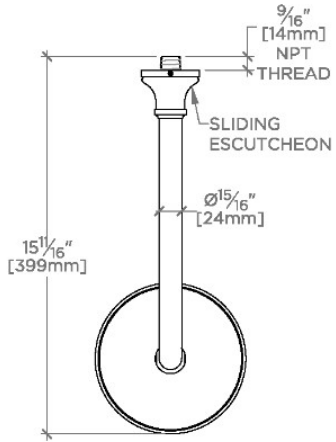

Foro

FRS167

Foro 6" Showerhead with 12" Wall Mounted 90 Degree Shower Arm

SHOWN IN FORO 6" SHOWERHEAD WITH 12" WALL MOUNTED 90 DEGREE SHOWER ARM | FRS167

TECHNICAL DETAILS

Adjustable Versus Fixed Spray: Fixed
Fittings Hole Diameter: 32 mm
Flow Restriction Options: 1.5, 1.75, 2.0
Inlet Connection Size: 1/2"
Inlet Connection Type: Male NPT
Pivot: Y
Primary Material: Brass
Restricted Maximum Flow Rate: 6.6 liters/min
Water Pressure Maximum: 6.0 bar
Water Pressure Minimum: 1.5 bar
Water Pressure Recommended: 3.0 bar

PRODUCT FEATURES

Made of Brass

Features a swivel 6" showerhead with easy clean rubber nozzles

Includes a 12" wall mounted 90 degree shower arm

Stocked in Brass, Chrome, Nickel and Matte Nickel

Showerhead available in 1.75gpm (6.6L/min) flow rate

CERTIFICATIONS

PRODUCT (NOTES)

Foro

FRS167

Foro 6" Showerhead with 12" Wall Mounted 90 Degree Shower Arm

TOP VIEW SCALE: 1 1/2"=1'-0"

FRONT VIEW SCALE: 1 1/2"=1'-0"

SIDE VIEW SCALE: 1 1/2"=1'-0"