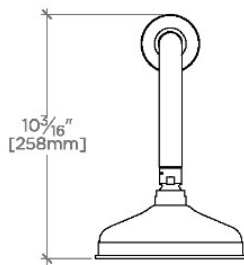

Foro

FRS167

Foro 6" Showerhead with 12" Wall Mounted 90 Degree Shower Arm

SHOWN IN FORO 6" SHOWERHEAD WITH 12" WALL MOUNTED 90 DEGREE SHOWER ARM | FRS167

TECHNICAL DETAILS

Adjustable Versus Fixed Spray: Fixed
Fittings Hole Diameter: 32 mm
Flow Restriction Options: 1.5, 1.75, 2.0
Inlet Connection Size: 1/2"
Inlet Connection Type: Male NPT
Pivot: Y
Primary Material: Brass
Restricted Maximum Flow Rate: 6.6 liters/min
Water Pressure Maximum: 6.0 bar
Water Pressure Minimum: 1.5 bar
Water Pressure Recommended: 3.0 bar

PRODUCT FEATURES

Made of Brass

Features a swivel 6" showerhead with easy clean rubber nozzles

Includes a 12" wall mounted 90 degree shower arm

Stocked in Brass, Chrome, Nickel and Matte Nickel

Showerhead available in 1.75gpm (6.6L/min) flow rate

CERTIFICATIONS

PRODUCT (NOTES)

Foro

FRS167

Foro 6" Showerhead with 12" Wall Mounted 90 Degree Shower Arm

TOP VIEW SCALE: 1 1/2"=1'-0"

FRONT VIEW SCALE: 1 1/2"=1'-0"

SIDE VIEW SCALE: 1 1/2"=1'-0"