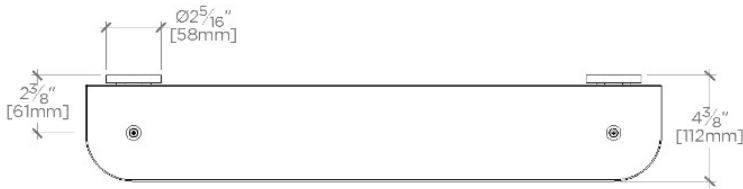

INSPIRATION

Influenced by the connection of industry and art Henry easily transitions between modern, traditional, utilitarian and classic settings.

CODES & STANDARDS

PRODUCT FEATURES

24" x 4 7/16" x 2 7/8"

Made of Brass

Wall Mounted

Glass Shelf

8 lb

CERTIFICATIONS

PRODUCT (NOTES)

Henry

Henry 24" Glass Shelf

HNSF24

SIDE VIEW

SCALE: 1 1/2"=1'-0"

TOP VIEW

SCALE: 1 1/2"=1'-0"

FRONT VIEW

SCALE: 1 1/2"=1'-0"

SIDE VIEW

SCALE: 1 1/2"=1'-0"