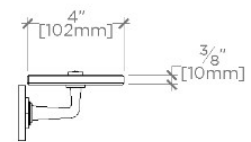

HNSF24

SIDE VIEW

SCALE: 1 1/2"=1'-0"

TOP VIEW

SCALE: 1 1/2"=1'-0"

FRONT VIEW

SCALE: 1 1/2"=1'-0"

SIDE VIEW

SCALE: 1 1/2"=1'-0"