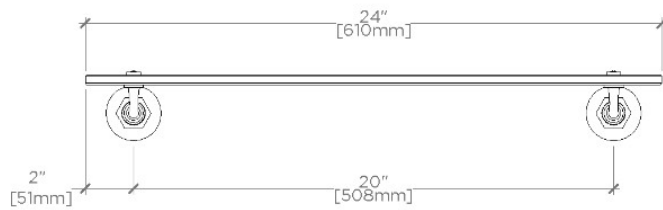

Henry

Henry 24" Glass Shelf

HNSF24

SHOWN IN HENRY 24" GLASS SHELF | HNSF24

TECHNICAL DETAILS

Adjustable Levelers Feet: N
Escutcheon Primary Material: Brass
Installation Type: Wall Mounted
Number Of Drawers Shelves: One
Primary Material: Brass
Suggested Application: Bath

HNSF24

SIDE VIEW

SCALE: 1 1/2"=1'-0"

TOP VIEW

SCALE: 1 1/2"=1'-0"

FRONT VIEW

SCALE: 1 1/2"=1'-0"

SIDE VIEW

SCALE: 1 1/2"=1'-0"