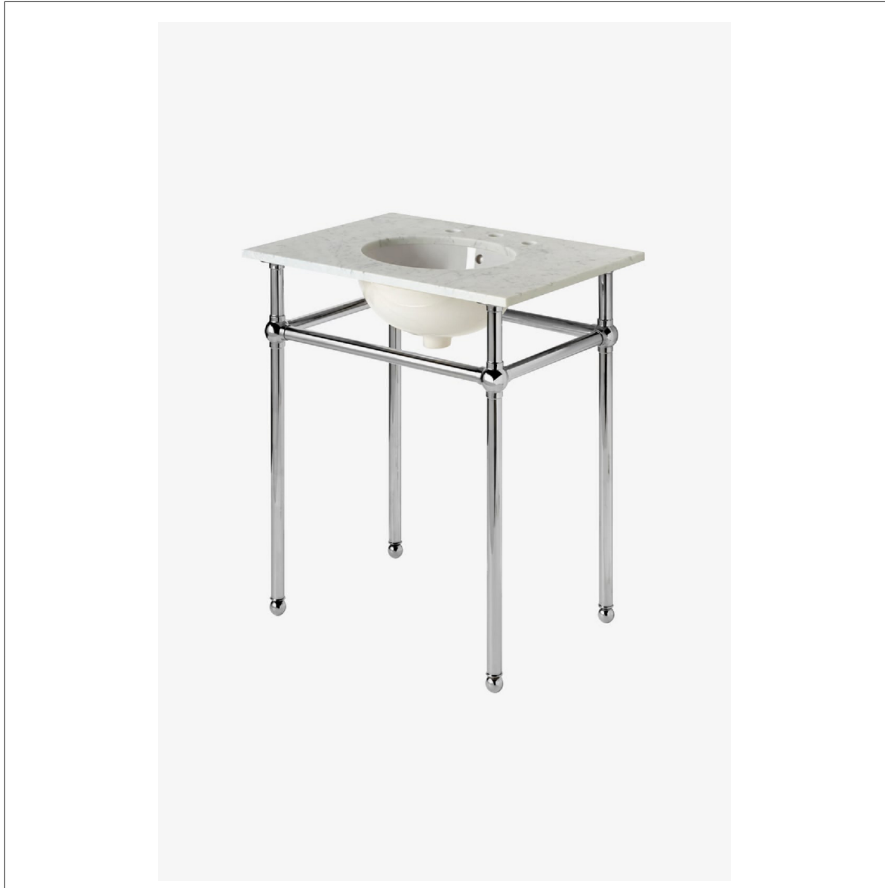

UNIVERSAL

UNWS28

Metal Round Two Leg Washstand 28" x 19 15/16" x 31 1/2"

SHOWN IN METAL ROUND TWO LEG WASHSTAND 28" X 19 15/16" X 31 1/2" | UNWS28

TECHNICAL DETAILS

Adjustable Levelers Feet: Y
 Depth/Width: 19.94"
 Diameter Of Legs Tubes: 1 1/4"
 Height: 31 1/2"
 Horizontal Rail Material: Metal
 Installation Type: Freestanding
 Leg Material: Metal
 Length: 28"
 Number Of Legs: Four
 Outer Rim Shape: Rectangular
 Primary Material: 20 SWG Brass
 Sink Visibility: Y
 Storage Capacity: 0.0 cubic_foot
 Suggested Application: Bath
 Top Attachment Method: The top is attached to the washstand by fastening 3 screws on the top flange of each leg, making sure to use the anchors provided.

Code # WWWS28:

PRODUCT FEATURES

Crafted in England this washstand draws on a historic form from the early 1900's and an updated aesthetic choice.

This item is stocked in a Chrome, Nickel and Matte Nickel finishes and additional made-to-order finish options are available in 12 weeks from purchase

Made of brass materials, dimensions can be adjusted as part of our made-to-order program.

A distinct category and unique to the bath, washstands and pedestals breathe a sense of openness and light into the room.