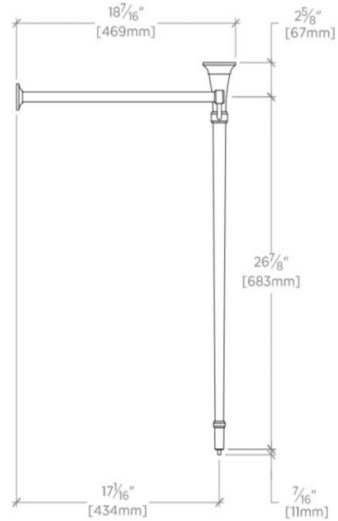

TECHNICAL DETAILS

Depth / Width: 18 7/16"
Height: 29 1/2"
Leg Material: Metal
Length: 5 13/16"
Primary Material: Metal
Suggested Application: Bath

INSPIRATION

Pure, simple, refined and timeless. The pedestal sinks and watercloset of this collection offer clean lines, crisp white ceramic surfaces and streamlined silhouettes. Classic designs ideal for smaller and transitional interiors.

PRODUCT FEATURES

Designed exclusively for the Waterworks Studio.
Sink top sold separately from washstand

PRODUCT (NOTES)

Sink sold separately.

ALDEN

ALWS02

Alden Metal Round Two Leg Single Washstand for Sink with Back-splash 5 13/16" x 18 7/16" x 29 1/2"

TOP VIEW

SCALE: 1"=1'-0"

FRONT VIEW

SCALE: 1"=1'-0"

SIDE VIEW

SCALE: 1"=1'-0"