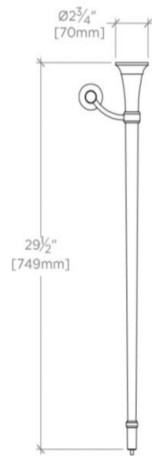

ALDEN

ALWS02

Alden Metal Round Two Leg Single Washstand for Sink with Backsplash 5 13/16" x 18 7/16" x 29 1/2"

SHOWN IN ALDEN METAL ROUND TWO LEG SINGLE WASHSTAND FOR SINK WITHOUT BACKSPLASH 5 13/16" X 20 9/16" X

TECHNICAL DETAILS

Depth / Width: 18 7/16"
Height: 29 1/2"
Leg Material: Metal
Length: 5 13/16"
Primary Material: Metal
Suggested Application: Bath

INSPIRATION

Pure, simple, refined and timeless. The pedestal sinks and watercloset of this collection offer clean lines, crisp white ceramic surfaces and streamlined silhouettes. Classic designs ideal for smaller and transitional interiors.

PRODUCT FEATURES

Designed exclusively for the Waterworks Studio.
Sink top sold separately from washstand

PRODUCT (NOTES)

Sink sold separately.

ALDEN

ALWS02

Alden Metal Round Two Leg Single Washstand for Sink with Back-splash 5 13/16" x 18 7/16" x 29 1/2"

TOP VIEW

SCALE: 1"=1'-0"

FRONT VIEW

SCALE: 1"=1'-0"

SIDE VIEW

SCALE: 1"=1'-0"