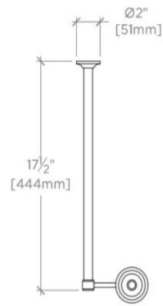

TECHNICAL DETAILS

Depth / Width: 18 7/16"
Height: 29 1/2"
Leg Material: Metal
Length: 5 13/16"
Primary Material: Metal
Suggested Application: Bath

INSPIRATION

Pure, simple, refined and timeless. The pedestal sinks and watercloset of this collection offer clean lines, crisp white ceramic surfaces and streamlined silhouettes. Classic designs ideal for smaller and transitional interiors.

PRODUCT FEATURES

Designed exclusively for the Waterworks Studio.
Sink top sold separately from washstand

PRODUCT (NOTES)

Sink sold separately.

ALDEN

ALWS02

Alden Metal Round Two Leg Single Washstand for Sink with Back-splash 5 13/16" x 18 7/16" x 29 1/2"

TOP VIEW

SCALE: 1"=1'-0"

FRONT VIEW

SCALE: 1"=1'-0"

SIDE VIEW

SCALE: 1"=1'-0"