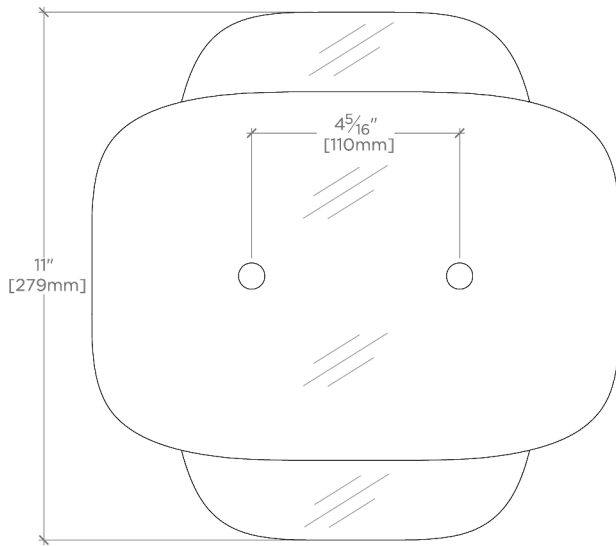

Simona

SA03LT

Simona Ceiling Flush Mount with Double Murano Glass Diffusers

SHOWN IN SIMONA CEILING FLUSH MOUNT WITH DOUBLE MURANO GLASS DIFFUSERS | SA03LT

TECHNICAL DETAILS

Ambient Task: Ambient
Depth/Width: 133 mm
Height: 279 mm
Installation Type: Ceiling Mounted
Interior Exterior Application: Interior Only
Length: 279 mm
Light Direction: Omnidirectional from wall surface
Orientation: Vertical or Horizontal
Primary Material: Brass/Murano Glass
Safety Warnings: Do not exceed max wattage.
Shade Finish: Clear
Shade Material: Glass
Shade Shape: Rectangular
Voltage: 240
Wet/Dry: Damp or Dry

CERTIFICATIONS

PRODUCT (NOTES)

Simona

SA03LT

Simona Ceiling Flush Mount with Double Murano Glass Diffusers

CEILING VIEW

SCALE: 3"=1'-0"

MOUNTING PLATE

SCALE: 3"=1'-0"

FRONT VIEW

SCALE: 3"=1'-0"

SIDE VIEW

SCALE: 3"=1'-0"