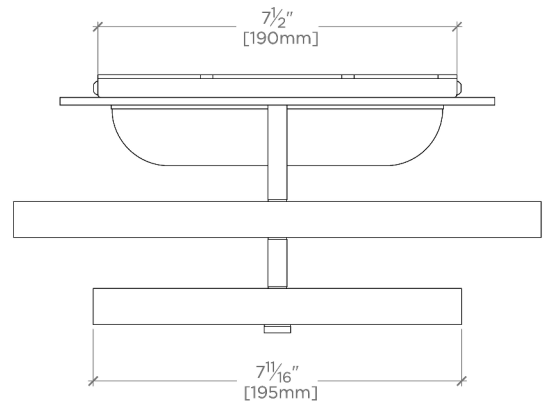

Simona

SA03LT

Simona Ceiling Flush Mount with Double Murano Glass Diffusers

SHOWN IN SIMONA CEILING FLUSH MOUNT WITH DOUBLE MURANO GLASS DIFFUSERS | SA03LT

TECHNICAL DETAILS

Ambient Task: Ambient
Depth/Width: 133 mm
Height: 279 mm
Installation Type: Ceiling Mounted
Interior Exterior Application: Interior Only
Length: 279 mm
Light Direction: Omnidirectional from wall surface
Orientation: Vertical or Horizontal
Primary Material: Brass/Murano Glass
Safety Warnings: Do not exceed max wattage.
Shade Finish: Clear
Shade Material: Glass
Shade Shape: Rectangular
Voltage: 240
Wet/Dry: Damp or Dry

CERTIFICATIONS

PRODUCT (NOTES)

Simona

SA03LT

Simona Ceiling Flush Mount with Double Murano Glass Diffusers

CEILING VIEW

SCALE: 3"=1'-0"

MOUNTING PLATE

SCALE: 3"=1'-0"

FRONT VIEW

SCALE: 3"=1'-0"

SIDE VIEW

SCALE: 3"=1'-0"