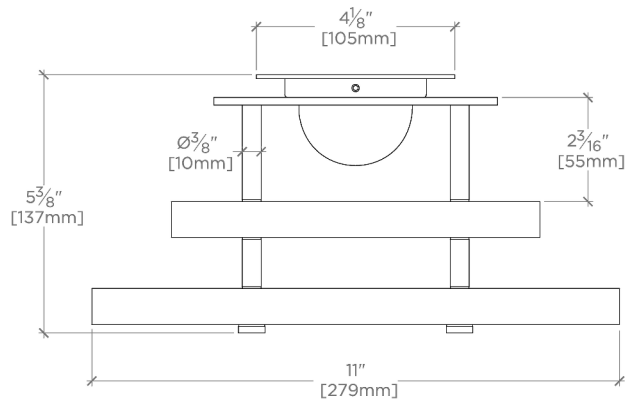

Simona

SA03LT

Simona Ceiling Flush Mount with Double Murano Glass Diffusers

SHOWN IN SIMONA CEILING FLUSH MOUNT WITH DOUBLE MURANO GLASS DIFFUSERS | SA03LT

TECHNICAL DETAILS

Ambient Task: Ambient
Depth/Width: 133 mm
Height: 279 mm
Installation Type: Ceiling Mounted
Interior Exterior Application: Interior Only
Length: 279 mm
Light Direction: Omnidirectional from wall surface
Orientation: Vertical or Horizontal
Primary Material: Brass/Murano Glass
Safety Warnings: Do not exceed max wattage.
Shade Finish: Clear
Shade Material: Glass
Shade Shape: Rectangular
Voltage: 240
Wet/Dry: Damp or Dry

CERTIFICATIONS

PRODUCT (NOTES)

Simona

SA03LT

Simona Ceiling Flush Mount with Double Murano Glass Diffusers

CEILING VIEW

SCALE: 3"=1'-0"

MOUNTING PLATE

SCALE: 3"=1'-0"

FRONT VIEW

SCALE: 3"=1'-0"

SIDE VIEW

SCALE: 3"=1'-0"