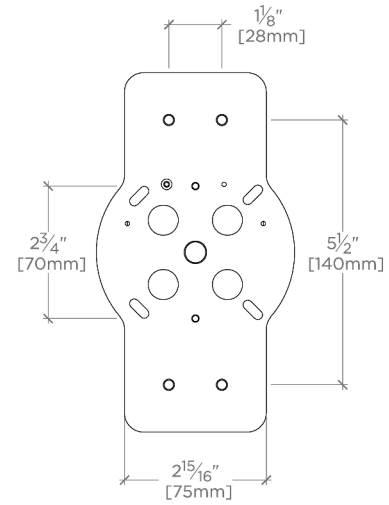

Simona

SA03LT

Simona Ceiling Flush Mount with Double Murano Glass Diffusers

SHOWN IN SIMONA CEILING FLUSH MOUNT WITH DOUBLE MURANO GLASS DIFFUSERS | SA03LT

TECHNICAL DETAILS

Ambient Task: Ambient
Depth/Width: 133 mm
Height: 279 mm
Installation Type: Ceiling Mounted
Interior Exterior Application: Interior Only
Length: 279 mm
Light Direction: Omnidirectional from wall surface
Orientation: Vertical or Horizontal
Primary Material: Brass/Murano Glass
Safety Warnings: Do not exceed max wattage.
Shade Finish: Clear
Shade Material: Glass
Shade Shape: Rectangular
Voltage: 240
Wet/Dry: Damp or Dry

CERTIFICATIONS

PRODUCT (NOTES)

Simona

SA03LT

Simona Ceiling Flush Mount with Double Murano Glass Diffusers

CEILING VIEW

SCALE: 3"=1'-0"

MOUNTING PLATE

SCALE: 3"=1'-0"

FRONT VIEW

SCALE: 3"=1'-0"

SIDE VIEW

SCALE: 3"=1'-0"