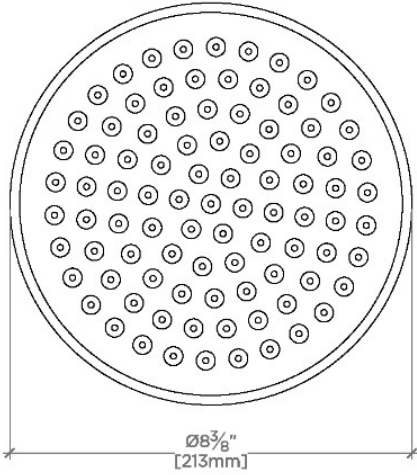

BOULEVARD

BDS181

Boulevard 8" Rain Showerhead with 12" Ceiling Mounted Shower Arm

SHOWN IN BOULEVARD 8" RAIN SHOWERHEAD WITH 12" CEILING MOUNTED SHOWER ARM | BDS181

TECHNICAL DETAILS

Adjustable Versus Fixed Spray: Fixed
 Fittings Hole Diameter: 1 1/4"
 Flow Restriction Options: 1.5, 1.75, 2.0
 Inlet Connection Size: 1/2"
 Inlet Connection Type: Male NPT
 Pivot: Y
 Primary Material: Brass
 Restricted Maximum Flow Rate: 1.75 gpm
 Water Pressure Maximum: 85.0 psi
 Water Pressure Minimum: 20.0 psi
 Water Pressure Recommended: 45.0 psi

PRODUCT FEATURES

Made of Brass

Features a swivel 8" rain showerhead with easy clean rubber nozzles

Includes a 12" ceiling mounted shower arm

Stocked in Brass, Chrome, Nickel and Matte Nickel

Rain showerhead available in 1.75gpm (6.6L/min) flow rate

CERTIFICATIONS

PRODUCT (NOTES)

BOULEVARD

BDS181

Boulevard 8" Rain Showerhead with 12" Ceiling Mounted Shower Arm

CEILING VIEW

SCALE: 3"=1'-0"

STYLE NO.	DIM "A"	DIM "B"
BDS180	11 ¹ / ₈ " [283mm]	6 ⁹ / ₁₆ " [167mm]
BDS181	17 ¹ / ₈ " [435mm]	12 ⁹ / ₁₆ " [319mm]

FRONT VIEW

SCALE: 3"=1'-0"

SIDE VIEW

SCALE: 3"=1'-0"