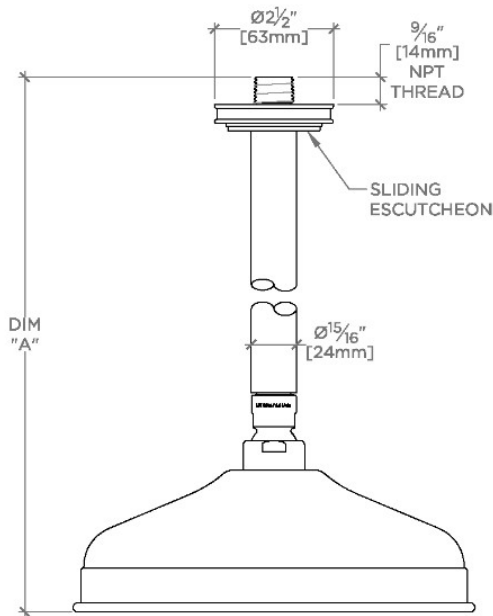

BOULEVARD

BDS181

Boulevard 8" Rain Showerhead with 12" Ceiling Mounted Shower Arm

SHOWN IN BOULEVARD 8" RAIN SHOWERHEAD WITH 12" CEILING MOUNTED SHOWER ARM | BDS181

TECHNICAL DETAILS

Adjustable Versus Fixed Spray: Fixed
 Fittings Hole Diameter: 1 1/4"
 Flow Restriction Options: 1.5, 1.75, 2.0
 Inlet Connection Size: 1/2"
 Inlet Connection Type: Male NPT
 Pivot: Y
 Primary Material: Brass
 Restricted Maximum Flow Rate: 1.75 gpm
 Water Pressure Maximum: 85.0 psi
 Water Pressure Minimum: 20.0 psi
 Water Pressure Recommended: 45.0 psi

PRODUCT FEATURES

Made of Brass

Features a swivel 8" rain showerhead with easy clean rubber nozzles

Includes a 12" ceiling mounted shower arm

Stocked in Brass, Chrome, Nickel and Matte Nickel

Rain showerhead available in 1.75gpm (6.6L/min) flow rate

CERTIFICATIONS

PRODUCT (NOTES)

BOULEVARD

BDS181

Boulevard 8" Rain Showerhead with 12" Ceiling Mounted Shower Arm

CEILING VIEW

SCALE: 3"=1'-0"

STYLE NO.	DIM "A"	DIM "B"
BDS180	11 ¹ / ₈ " [283mm]	6 ⁹ / ₁₆ " [167mm]
BDS181	17 ¹ / ₈ " [435mm]	12 ⁹ / ₁₆ " [319mm]

FRONT VIEW

SCALE: 3"=1'-0"

SIDE VIEW

SCALE: 3"=1'-0"