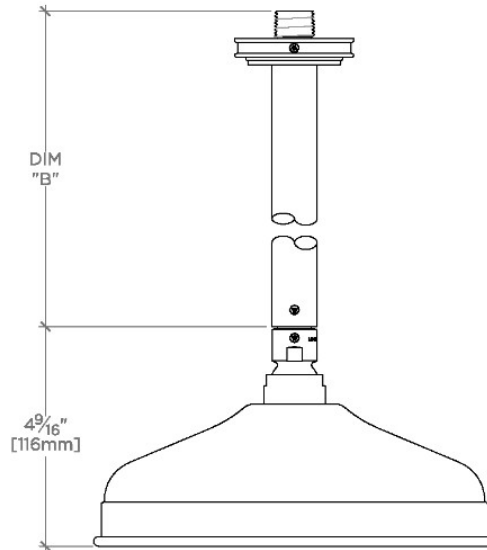

BOULEVARD

BDS181

Boulevard 8" Rain Showerhead with 12" Ceiling Mounted Shower Arm

SHOWN IN BOULEVARD 8" RAIN SHOWERHEAD WITH 12" CEILING MOUNTED SHOWER ARM | BDS181

TECHNICAL DETAILS

Adjustable Versus Fixed Spray: Fixed
 Fittings Hole Diameter: 1 1/4"
 Flow Restriction Options: 1.5, 1.75, 2.0
 Inlet Connection Size: 1/2"
 Inlet Connection Type: Male NPT
 Pivot: Y
 Primary Material: Brass
 Restricted Maximum Flow Rate: 1.75 gpm
 Water Pressure Maximum: 85.0 psi
 Water Pressure Minimum: 20.0 psi
 Water Pressure Recommended: 45.0 psi

PRODUCT FEATURES

Made of Brass

Features a swivel 8" rain showerhead with easy clean rubber nozzles

Includes a 12" ceiling mounted shower arm

Stocked in Brass, Chrome, Nickel and Matte Nickel

Rain showerhead available in 1.75gpm (6.6L/min) flow rate

CERTIFICATIONS

PRODUCT (NOTES)

BOULEVARD

BDS181

Boulevard 8" Rain Showerhead with 12" Ceiling Mounted Shower Arm

CEILING VIEW

SCALE: 3"=1'-0"

STYLE NO.	DIM "A"	DIM "B"
BDS180	11 ¹ / ₈ " [283mm]	6 ⁹ / ₁₆ " [167mm]
BDS181	17 ¹ / ₈ " [435mm]	12 ⁹ / ₁₆ " [319mm]

FRONT VIEW

SCALE: 3"=1'-0"

SIDE VIEW

SCALE: 3"=1'-0"